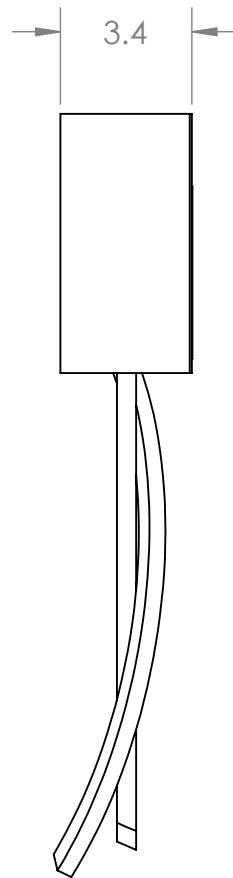

Collection: IRONWOOD

Product #: CSB0032-0C-SH

Electrical Option	Electrical Type	Bulb Type	Wattage	Socket Type
Product # CSB0032-0C-XX-SH-E2	Incandescent	A19	13	Medium E26
Product # CSB0032-0C-XX-SH-G2	Flourescent	CFL/LED RETRO	13	GU-24

Bulbs Not Included

Visit hammertonstudio.com for product options and specifications.

4/10/2018 (A)

Mounting Packet: U	Electrical Type: SEE TABLE
Approximate lbs.: 5	Bulb Qty: 1 Bulb Type: SEE TABLE
Finish: SEE WEB SITE FOR OPTIONS	Wattage: SEE TABLE Voltage: 120
Top Diffuser: OPEN	Socket Type: SEE TABLE
Bottom Diffuser: CLOSED METAL	UL Location: DRY

Mounting Detail

MOUNTS DIRECTLY TO J-BOX

All fixtures created by Hammerton are handcrafted by artisans. Dimensions may vary up to 7/8".

© Copyright 2016. All rights in design, detail or invention of this drawing are reserved as the property of Hammerton. Any imitation or adaptation without written consent is strictly prohibited.