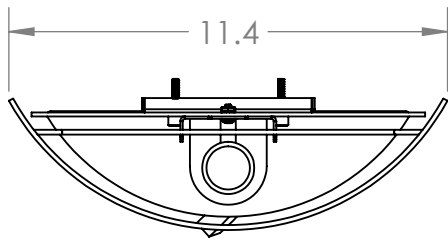

Collection: IRONWOOD

Product #: CSB0032-0C-SH

Electrical Option	Electrical Type	Bulb Type	Wattage	Socket Type
Product # CSB0032-0C-XX-SH-E2	Incandescent	A19	13	Medium E26
Product # CSB0032-0C-XX-SH-G2	Flourescent	CFL/LED RETRO	13	GU-24

Bulbs Not Included

Visit hammertonstudio.com for product options and specifications.

4/10/2018 (A)

Mounting Packet: U	Electrical Type: SEE TABLE
Approximate lbs.: 5	Bulb Qty: 1 Bulb Type: SEE TABLE
Finish: SEE WEB SITE FOR OPTIONS	Wattage: SEE TABLE Voltage: 120
Top Diffuser: OPEN	Socket Type: SEE TABLE
Bottom Diffuser: CLOSED METAL	UL Location: DRY

Mounting Detail

MOUNTS DIRECTLY TO J-BOX

All fixtures created by Hammerton are handcrafted by artisans. Dimensions may vary up to 7/8".

© Copyright 2016. All rights in design, detail or invention of this drawing are reserved as the property of Hammerton. Any imitation or adaptation without written consent is strictly prohibited.