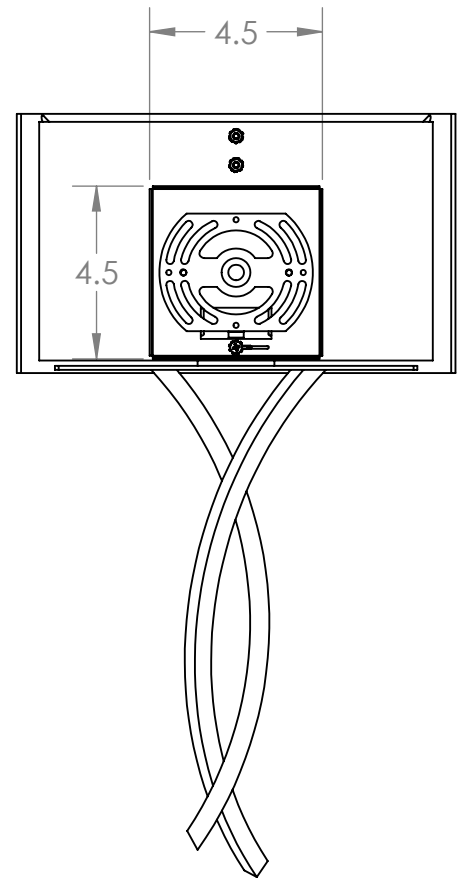

Collection: IRONWOOD

Product #: CSB0032-0C-SH

Electrical Option	Electrical Type	Bulb Type	Wattage	Socket Type
Product # CSB0032-0C-XX-SH-E2	Incandescent	A19	13	Medium E26
Product # CSB0032-0C-XX-SH-G2	Flourescent	CFL/LED RETRO	13	GU-24

Bulbs Not Included

Visit hammertonstudio.com for product options and specifications.

4/10/2018 (A)

Mounting Packet: U	Electrical Type: SEE TABLE
Approximate lbs.: 5	Bulb Qty: 1 Bulb Type: SEE TABLE
Finish: SEE WEB SITE FOR OPTIONS	Wattage: SEE TABLE Voltage: 120
Top Diffuser: OPEN	Socket Type: SEE TABLE
Bottom Diffuser: CLOSED METAL	UL Location: DRY

Mounting Detail

MOUNTS DIRECTLY TO J-BOX

All fixtures created by Hammerton are handcrafted by artisans. Dimensions may vary up to 7/8".

© Copyright 2016. All rights in design, detail or invention of this drawing are reserved as the property of Hammerton. Any imitation or adaptation without written consent is strictly prohibited.