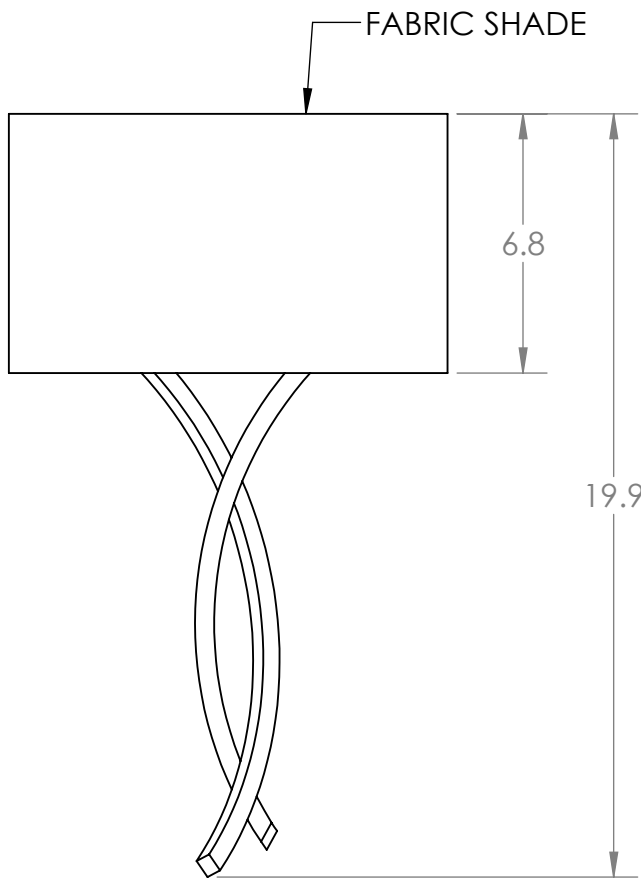

Collection: IRONWOOD

Product #: CSB0032-0C-SH

Electrical Option	Electrical Type	Bulb Type	Wattage	Socket Type
Product # CSB0032-0C-XX-SH-E2	Incandescent	A19	13	Medium E26
Product # CSB0032-0C-XX-SH-G2	Flourescent	CFL/LED RETRO	13	GU-24

Bulbs Not Included

Visit hammertonstudio.com for product options and specifications.

4/10/2018 (A)

Mounting Packet: U	Electrical Type: SEE TABLE
Approximate lbs.: 5	Bulb Qty: 1 Bulb Type: SEE TABLE
Finish: SEE WEB SITE FOR OPTIONS	Wattage: SEE TABLE Voltage: 120
Top Diffuser: OPEN	Socket Type: SEE TABLE
Bottom Diffuser: CLOSED METAL	UL Location: DRY

Mounting Detail

MOUNTS DIRECTLY TO J-BOX

All fixtures created by Hammerton are handcrafted by artisans. Dimensions may vary up to 7/8".

© Copyright 2016. All rights in design, detail or invention of this drawing are reserved as the property of Hammerton. Any imitation or adaptation without written consent is strictly prohibited.