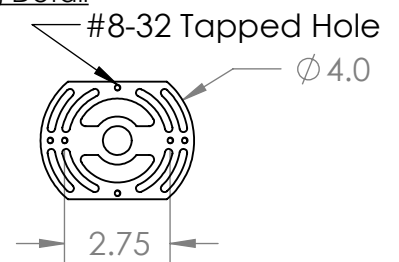

Collection: IRONWOOD

Product #: CSB0032-0C-SH

Electrical Option	Electrical Type	Bulb Type	Wattage	Socket Type
Product # CSB0032-0C-XX-SH-E2	Incandescent	A19	13	Medium E26
Product # CSB0032-0C-XX-SH-G2	Flourescent	CFL/LED RETRO	13	GU-24

Bulbs Not Included

Visit hammertonstudio.com for product options and specifications.

4/10/2018 (A)

Mounting Packet: U	Electrical Type: SEE TABLE
Approximate lbs.: 5	Bulb Qty: 1 Bulb Type: SEE TABLE
Finish: SEE WEB SITE FOR OPTIONS	Wattage: SEE TABLE Voltage: 120
Top Diffuser: OPEN	Socket Type: SEE TABLE
Bottom Diffuser: CLOSED METAL	UL Location: DRY

Mounting Detail

MOUNTS DIRECTLY TO J-BOX

All fixtures created by Hammerton are handcrafted by artisans. Dimensions may vary up to 7/8".

© Copyright 2016. All rights in design, detail or invention of this drawing are reserved as the property of Hammerton. Any imitation or adaptation without written consent is strictly prohibited.