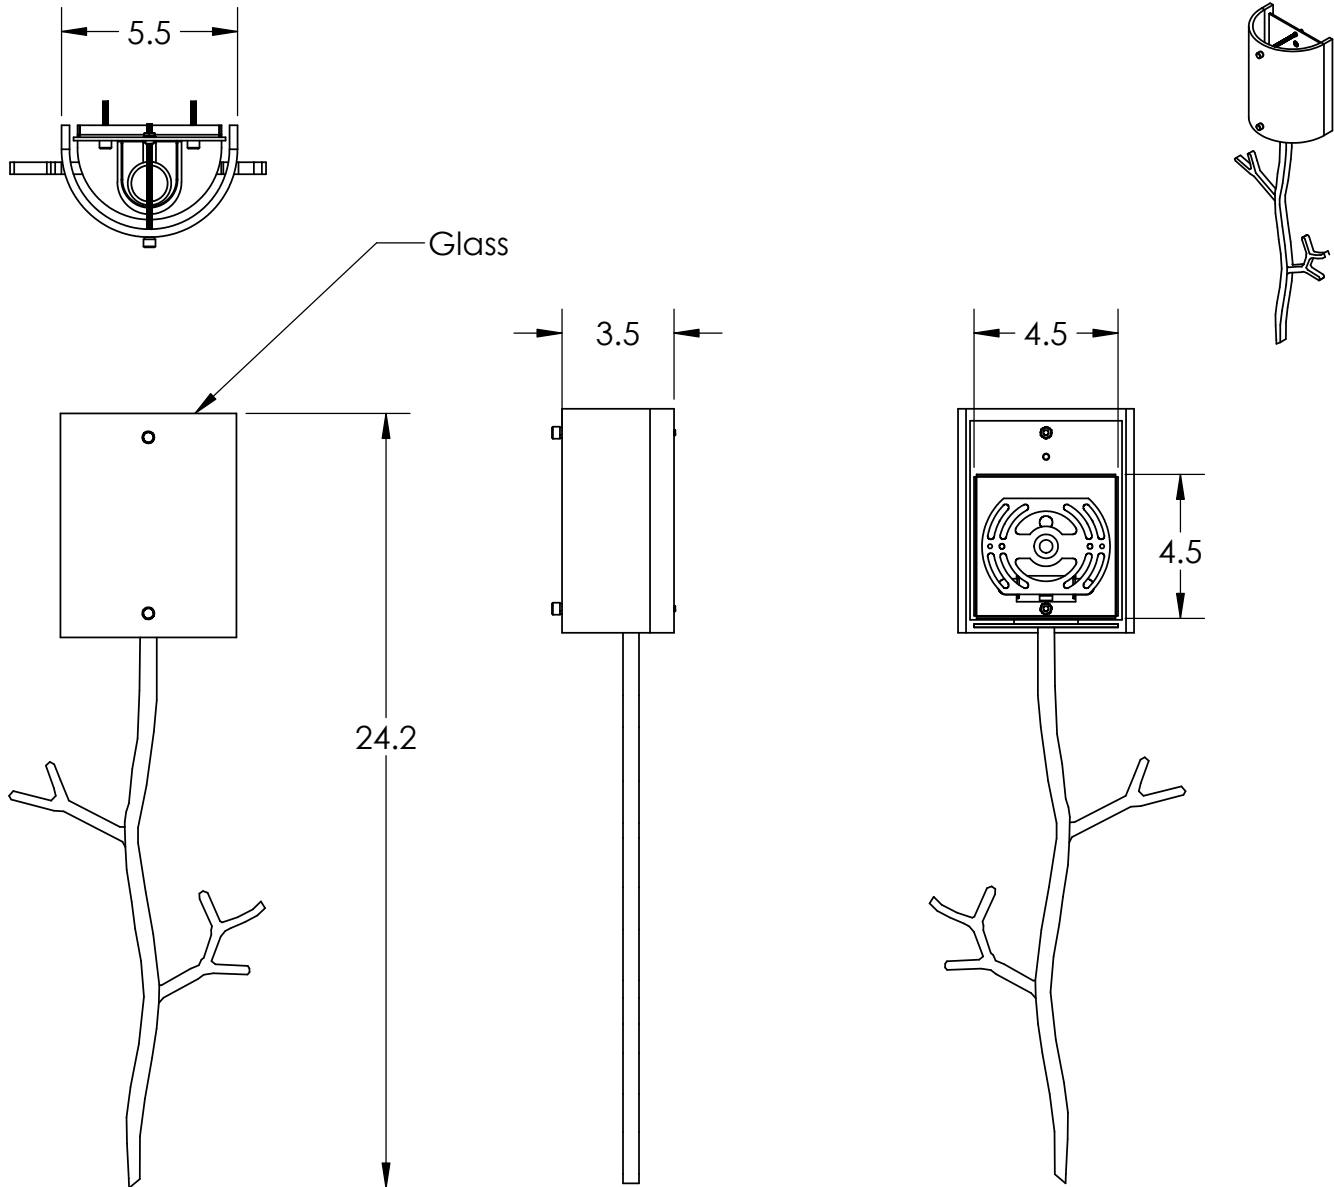

Collection: IRONWOOD

Product #: CSB0032-0A

ELECTRICAL OPTIONS				
Product #	Electrical Type	Bulb Type	Wattage	Socket Type
CSB0032-0A-XX-XX-E2	Incandescent	A19	60	Medium E26
CSB0032-0A-XX-XX-G2	Flourescent	CFL/LED RETRO	13	GU-24

Bulbs Not Included

Visit hammertonstudio.com for product options and specifications.

5/24/2016 (A)

Mounting Packet: U	Electrical Type: SEE TABLE
Approximate lbs.: 5	Bulb Qty: 1 Bulb Type: SEE TABLE
Finish: SEE WEB SITE FOR OPTIONS	Wattage: SEE TABLE Voltage: 120
Top Diffuser: OPEN	Socket Type: SEE TABLE
Bottom Diffuser: CLOSED METAL	UL Location: DRY

Mounting Detail

MOUNTS DIRECTLY TO J-BOX

All fixtures created by Hammerton are handcrafted by artisans. Dimensions may vary up to 7/8".

© Copyright 2016. All rights in design, detail or invention of this drawing are reserved as the property of Hammerton. Any imitation or adaptation without written consent is strictly prohibited.