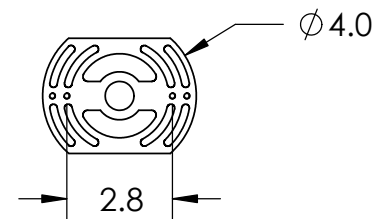

Collection: IRONWOOD

Product #: CSB0032-0A

ELECTRICAL OPTIONS				
Product #	Electrical Type	Bulb Type	Wattage	Socket Type
CSB0032-0A-XX-XX-E2	Incandescent	A19	60	Medium E26
CSB0032-0A-XX-XX-G2	Flourescent	CFL/LED RETRO	13	GU-24

Bulbs Not Included

Visit hammertonstudio.com for product options and specifications.

5/24/2016 (A)

Mounting Packet: U	Electrical Type: SEE TABLE
Approximate lbs.: 5	Bulb Qty: 1 Bulb Type: SEE TABLE
Finish: SEE WEB SITE FOR OPTIONS	Wattage: SEE TABLE Voltage: 120
Top Diffuser: OPEN	Socket Type: SEE TABLE
Bottom Diffuser: CLOSED METAL	UL Location: DRY

Mounting Detail

MOUNTS DIRECTLY TO J-BOX

All fixtures created by Hammerton are handcrafted by artisans. Dimensions may vary up to 7/8".

© Copyright 2016. All rights in design, detail or invention of this drawing are reserved as the property of Hammerton. Any imitation or adaptation without written consent is strictly prohibited.