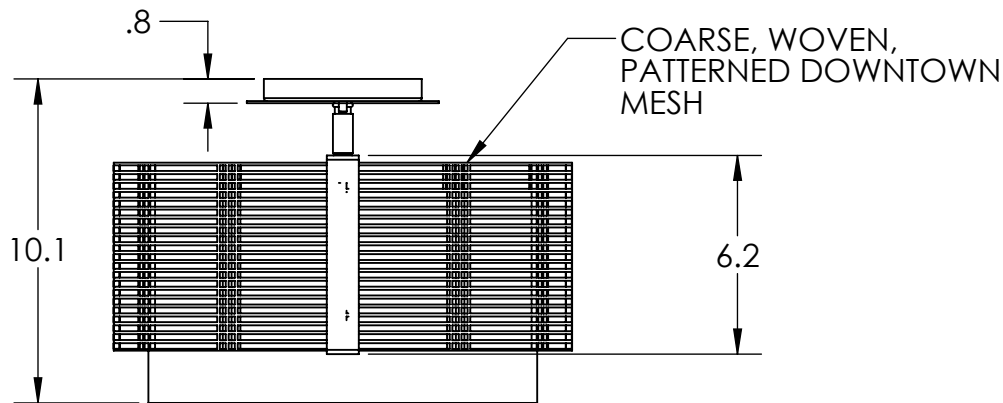

Collection: DOWNTOWN MESH

Product #: CLB0020-14

Product #	Electrical Type	Bulb Type	Wattage	Socket Type
CLB0020-14-XX-X-00X-E2	Incandescent	A19	60	Medium E26
CLB0020-14-XX-X-00X-G2	Flourescent	CFL/LED RETRO	13	GU-24

Bulbs Not Included

Visit hammertonstudio.com for product options and specifications.

3/17/2017 (A)

Mounting Packet: Y	Electrical Type: SEE TABLE
Approximate lbs.: 5	Bulb Qty: 2 Bulb Type: SEE TABLE
Finish: SEE WEB SITE FOR OPTIONS	Wattage: SEE TABLE Voltage: 120
Top Diffuser: OPEN	Socket Type: SEE TABLE
Bottom Diffuser: FABRIC	UL Location: DRY

Mounting Detail

All fixtures created by Hammerton are handcrafted by artisans. Dimensions may vary up to 7/8".

© Copyright 2016. All rights in design, detail or invention of this drawing are reserved as the property of Hammerton. Any imitation or adaptation without written consent is strictly prohibited.