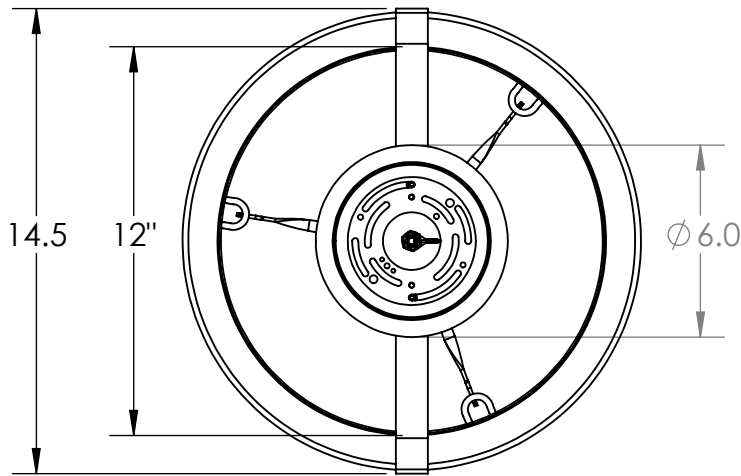

Collection: DOWNTOWN MESH

Product #: CLB0020-14

Product #	Electrical Type	Bulb Type	Wattage	Socket Type
CLB0020-14-XX-X-00X-E2	Incandescent	A19	60	Medium E26
CLB0020-14-XX-X-00X-G2	Flourescent	CFL/LED RETRO	13	GU-24

Bulbs Not Included

Visit hammertonstudio.com for product options and specifications.

3/17/2017 (A)

Mounting Packet: Y	Electrical Type: SEE TABLE
Approximate lbs.: 5	Bulb Qty: 2 Bulb Type: SEE TABLE
Finish: SEE WEB SITE FOR OPTIONS	Wattage: SEE TABLE Voltage: 120
Top Diffuser: OPEN	Socket Type: SEE TABLE
Bottom Diffuser: FABRIC	UL Location: DRY

Mounting Detail

All fixtures created by Hammerton are handcrafted by artisans. Dimensions may vary up to 7/8".

© Copyright 2016. All rights in design, detail or invention of this drawing are reserved as the property of Hammerton. Any imitation or adaptation without written consent is strictly prohibited.