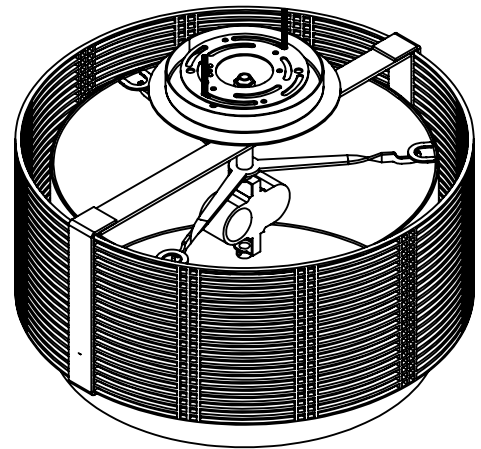

Collection: DOWNTOWN MESH

Product #: CLB0020-14

Product #	Electrical Type	Bulb Type	Wattage	Socket Type
CLB0020-14-XX-X-00X-E2	Incandescent	A19	60	Medium E26
CLB0020-14-XX-X-00X-G2	Flourescent	CFL/LED RETRO	13	GU-24

Bulbs Not Included

Visit hammertonstudio.com for product options and specifications.

3/17/2017 (A)

Mounting Packet: Y	Electrical Type: SEE TABLE
Approximate lbs.: 5	Bulb Qty: 2 Bulb Type: SEE TABLE
Finish: SEE WEB SITE FOR OPTIONS	Wattage: SEE TABLE Voltage: 120
Top Diffuser: OPEN	Socket Type: SEE TABLE
Bottom Diffuser: FABRIC	UL Location: DRY

Mounting Detail

All fixtures created by Hammerton are handcrafted by artisans. Dimensions may vary up to 7/8".

© Copyright 2016. All rights in design, detail or invention of this drawing are reserved as the property of Hammerton. Any imitation or adaptation without written consent is strictly prohibited.