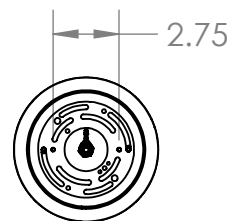

Collection: DOWNTOWN MESH

Product #: CLB0020-14

Product #	Electrical Type	Bulb Type	Wattage	Socket Type
CLB0020-14-XX-X-00X-E2	Incandescent	A19	60	Medium E26
CLB0020-14-XX-X-00X-G2	Flourescent	CFL/LED RETRO	13	GU-24

Bulbs Not Included

Visit hammertonstudio.com for product options and specifications.

3/17/2017 (A)

Mounting Packet: Y	Electrical Type: SEE TABLE
Approximate lbs.: 5	Bulb Qty: 2 Bulb Type: SEE TABLE
Finish: SEE WEB SITE FOR OPTIONS	Wattage: SEE TABLE Voltage: 120
Top Diffuser: OPEN	Socket Type: SEE TABLE
Bottom Diffuser: FABRIC	UL Location: DRY

Mounting Detail

All fixtures created by Hammerton are handcrafted by artisans. Dimensions may vary up to 7/8".

© Copyright 2016. All rights in design, detail or invention of this drawing are reserved as the property of Hammerton. Any imitation or adaptation without written consent is strictly prohibited.