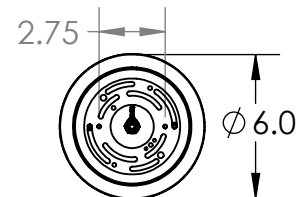

Collection: TEMPEST

Product #: CLB0013-14-SH

FABRIC SHADE WITH BUILT ON DIFFUSER OF SAME MATERIAL

ELECTRICAL OPTIONS				
Product #	Electrical Type	Bulb Type	Wattage	Socket Type
CLB0013-14-XX-SH-E2	Incandescent	A19	60	Medium E26
CLB0013-14-XX-SH-G2	Flourescent	CFL/LED RETRO	13	GU-24

Bulbs Not Included

Visit hammertonstudio.com for product options and specifications.

3/22/2016 (A)

Mounting Packet: Y	Electrical Type: SEE TABLE
Approximate lbs.: 8	Bulb Qty: 2 Bulb Type: SEE TABLE
Finish: SEE WEB SITE FOR OPTIONS	Wattage: SEE TABLE Voltage: 120
Top Diffuser: OPEN	Socket Type: SEE TABLE
Bottom Diffuser: FABRIC	UL Location: DRY

Mounting Detail

All fixtures created by Hammerton are handcrafted by artisans. Dimensions may vary up to 7/8".

© Copyright 2016. All rights in design, detail or invention of this drawing are reserved as the property of Hammerton. Any imitation or adaptation without written consent is strictly prohibited.