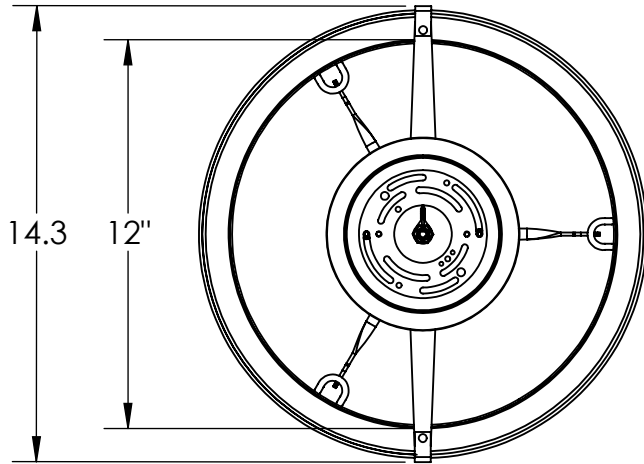

Collection: TEMPEST

Product #: CLB0013-14-SH

FABRIC SHADE WITH BUILT ON DIFFUSER OF SAME MATERIAL

ELECTRICAL OPTIONS				
Product #	Electrical Type	Bulb Type	Wattage	Socket Type
CLB0013-14-XX-SH-E2	Incandescent	A19	60	Medium E26
CLB0013-14-XX-SH-G2	Flourescent	CFL/LED RETRO	13	GU-24

Bulbs Not Included

Visit hammertonstudio.com for product options and specifications.

3/22/2016 (A)

Mounting Packet: Y	Electrical Type: SEE TABLE
Approximate lbs.: 8	Bulb Qty: 2 Bulb Type: SEE TABLE
Finish: SEE WEB SITE FOR OPTIONS	Wattage: SEE TABLE Voltage: 120
Top Diffuser: OPEN	Socket Type: SEE TABLE
Bottom Diffuser: FABRIC	UL Location: DRY

Mounting Detail

All fixtures created by Hammerton are handcrafted by artisans. Dimensions may vary up to 7/8".

© Copyright 2016. All rights in design, detail or invention of this drawing are reserved as the property of Hammerton. Any imitation or adaptation without written consent is strictly prohibited.