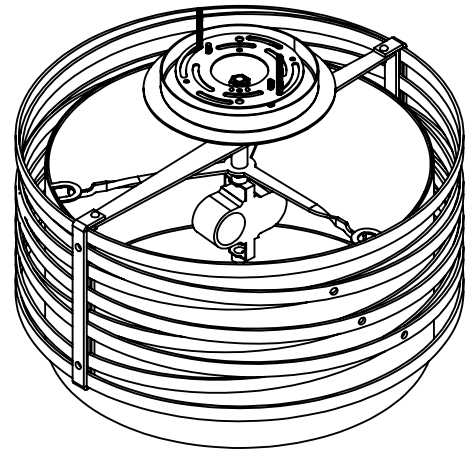

Collection: TEMPEST

Product #: CLB0013-14-SH

FABRIC SHADE WITH BUILT ON DIFFUSER OF SAME MATERIAL

ELECTRICAL OPTIONS				
Product #	Electrical Type	Bulb Type	Wattage	Socket Type
CLB0013-14-XX-SH-E2	Incandescent	A19	60	Medium E26
CLB0013-14-XX-SH-G2	Flourescent	CFL/LED RETRO	13	GU-24

Bulbs Not Included

Visit hammertonstudio.com for product options and specifications.

3/22/2016 (A)

Mounting Packet: Y	Electrical Type: SEE TABLE
Approximate lbs.: 8	Bulb Qty: 2 Bulb Type: SEE TABLE
Finish: SEE WEB SITE FOR OPTIONS	Wattage: SEE TABLE Voltage: 120
Top Diffuser: OPEN	Socket Type: SEE TABLE
Bottom Diffuser: FABRIC	UL Location: DRY

Mounting Detail

All fixtures created by Hammerton are handcrafted by artisans. Dimensions may vary up to 7/8".

© Copyright 2016. All rights in design, detail or invention of this drawing are reserved as the property of Hammerton. Any imitation or adaptation without written consent is strictly prohibited.