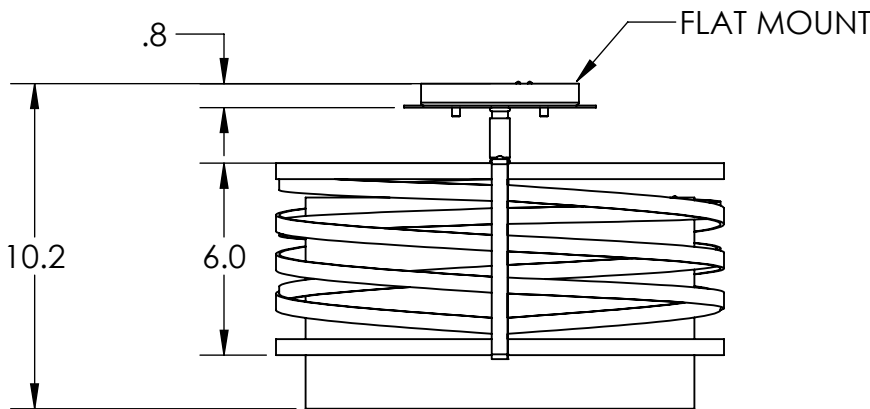

Collection: TEMPEST

Product #: CLB0013-14-SH

FABRIC SHADE WITH BUILT ON DIFFUSER OF SAME MATERIAL

ELECTRICAL OPTIONS				
Product #	Electrical Type	Bulb Type	Wattage	Socket Type
CLB0013-14-XX-SH-E2	Incandescent	A19	60	Medium E26
CLB0013-14-XX-SH-G2	Flourescent	CFL/LED RETRO	13	GU-24

Bulbs Not Included

Visit hammertonstudio.com for product options and specifications.

3/22/2016 (A)

Mounting Packet: Y	Electrical Type: SEE TABLE
Approximate lbs.: 8	Bulb Qty: 2 Bulb Type: SEE TABLE
Finish: SEE WEB SITE FOR OPTIONS	Wattage: SEE TABLE Voltage: 120
Top Diffuser: OPEN	Socket Type: SEE TABLE
Bottom Diffuser: FABRIC	UL Location: DRY

Mounting Detail

All fixtures created by Hammerton are handcrafted by artisans. Dimensions may vary up to 7/8".

© Copyright 2016. All rights in design, detail or invention of this drawing are reserved as the property of Hammerton. Any imitation or adaptation without written consent is strictly prohibited.