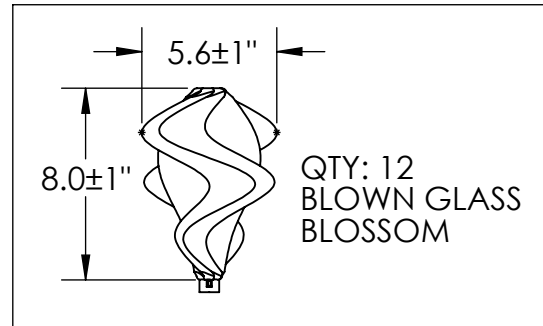

Collection: BLOSSOM

Product #: CHB0059-0A

All dimensions are in inches, unless otherwise stated.
 Visit hammertonstudio.com for product options and specifications.

3/16/2020 (B)

Mounting Packet: Y	Weight(lbs.): 46	Electrical Type: LED	CCT: 2700 K
UL Location: DRY		Elec. Qty: 12	Wattage: 21 Voltage: 120
Finish: SEE WEB SITE FOR OPTIONS		Source Lumens:	Ambient: 1565
Top Diffuser: CLOSED GLASS		Dimmable: Forward/Reverse Phase To 1%	
Bottom Diffuser: CLOSED GLASS		CRI: 93+	Power Factor: >0.9

All fixtures created by Hammerton are handcrafted by artisans. Dimensions may vary up to 7/8".

© Copyright 2020. All rights in design, detail or invention of this drawing are reserved as the property of Hammerton. Any imitation or adaptation without written consent is strictly prohibited.