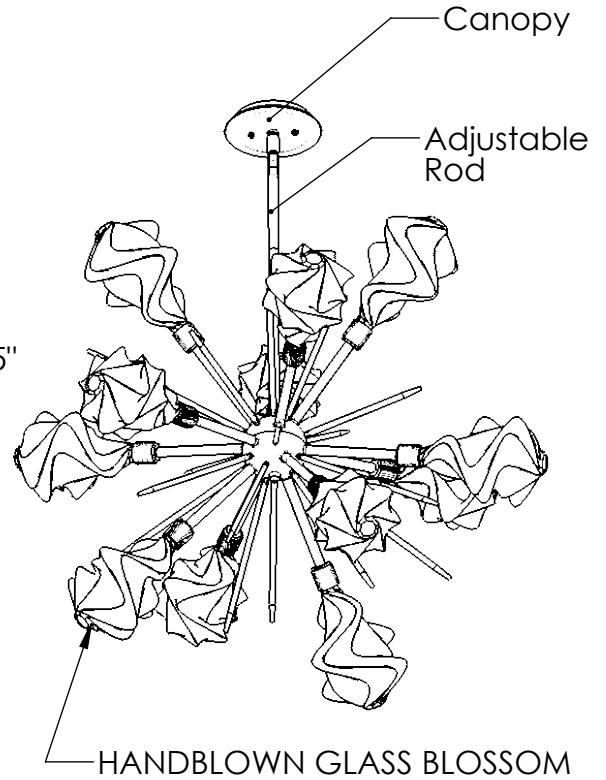

Collection: BLOSSOM

Product #: CHB0059-0A

All dimensions are in inches, unless otherwise stated.
 Visit hammertonstudio.com for product options and specifications.

3/16/2020 (B)

Mounting Packet: Y	Weight(lbs.): 46	Electrical Type: LED	CCT: 2700 K
UL Location: DRY		Elec. Qty: 12	Wattage: 21 Voltage: 120
Finish: SEE WEB SITE FOR OPTIONS		Source Lumens:	Ambient: 1565
Top Diffuser: CLOSED GLASS		Dimmable: Forward/Reverse Phase To 1%	
Bottom Diffuser: CLOSED GLASS		CRI: 93+	Power Factor: >0.9

All fixtures created by Hammerton are handcrafted by artisans. Dimensions may vary up to 7/8".

© Copyright 2020. All rights in design, detail or invention of this drawing are reserved as the property of Hammerton. Any imitation or adaptation without written consent is strictly prohibited.