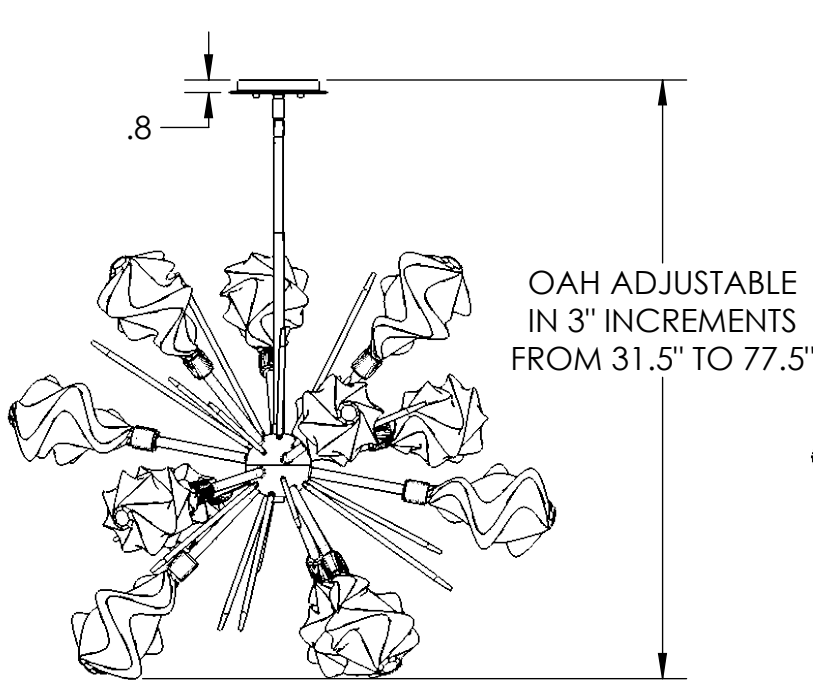

Collection: BLOSSOM

Product #: CHB0059-0A

All dimensions are in inches, unless otherwise stated.
 Visit hammertonstudio.com for product options and specifications.

3/16/2020 (B)

Mounting Packet: Y	Weight(lbs.): 46	Electrical Type: LED	CCT: 2700 K
UL Location: DRY		Elec. Qty: 12	Wattage: 21 Voltage: 120
Finish: SEE WEB SITE FOR OPTIONS		Source Lumens:	Ambient: 1565
Top Diffuser: CLOSED GLASS		Dimmable: Forward/Reverse Phase To 1%	
Bottom Diffuser: CLOSED GLASS		CRI: 93+	Power Factor: >0.9

All fixtures created by Hammerton are handcrafted by artisans. Dimensions may vary up to 7/8".

© Copyright 2020. All rights in design, detail or invention of this drawing are reserved as the property of Hammerton. Any imitation or adaptation without written consent is strictly prohibited.