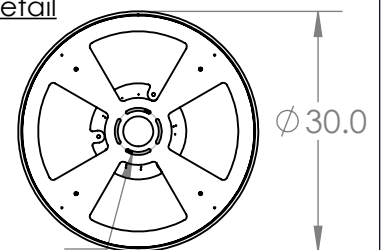

Bulbs Not Included

Visit hammertonstudio.com for product options and specifications.

9/12/2018 (A)

Mounting Packet: R	Electrical Type: SEE TABLE
Approximate lbs.: 102	Bulb Qty: 1 Bulb Type: SEE TABLE
Finish: SEE WEB SITE FOR OPTIONS	Wattage: SEE TABLE Voltage: 120
Top Diffuser: OPEN	Socket Type: SEE TABLE
Bottom Diffuser: OPEN	UL Location: DRY

Mounting Detail

Ø 5.5
BOLT CIRCLE

MOUNTS TO BUILDING STRUCTURE

All fixtures created by Hammerton are handcrafted by artisans. Dimensions may vary up to 7/8".

© Copyright 2017. All rights in design, detail or invention of this drawing are reserved as the property of Hammerton. Any imitation or adaptation without written consent is strictly prohibited.