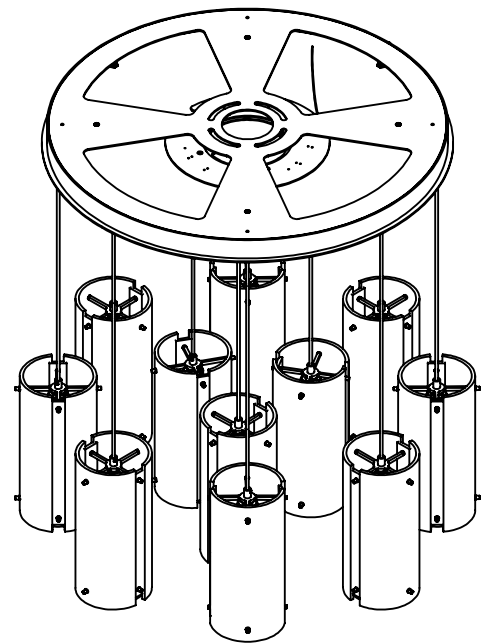

Collection: TEXTURED GLASS

Product #: CHB0044-11

ELECTRICAL OPTIONS				
Product #	Electrical Type	Bulb Type	Wattage	Socket Type
CHB0044-1-XX-XX-C01-E2	Incandescent	A19	60	Medium E26
CHB0044-11-XX-XX-C01-G2	Flourescent	CFL/LED RETRO	13	GU-24

Bulbs Not Included

Visit hammertonstudio.com for product options and specifications.

9/12/2018 (A)

Mounting Packet: R	Electrical Type: SEE TABLE
Approximate lbs.: 102	Bulb Qty: 1 Bulb Type: SEE TABLE
Finish: SEE WEB SITE FOR OPTIONS	Wattage: SEE TABLE Voltage: 120
Top Diffuser: OPEN	Socket Type: SEE TABLE
Bottom Diffuser: OPEN	UL Location: DRY

Mounting Detail

Ø 5.5
BOLT CIRCLE

MOUNTS TO BUILDING STRUCTURE

All fixtures created by Hammerton are handcrafted by artisans. Dimensions may vary up to 7/8".

© Copyright 2017. All rights in design, detail or invention of this drawing are reserved as the property of Hammerton. Any imitation or adaptation without written consent is strictly prohibited.