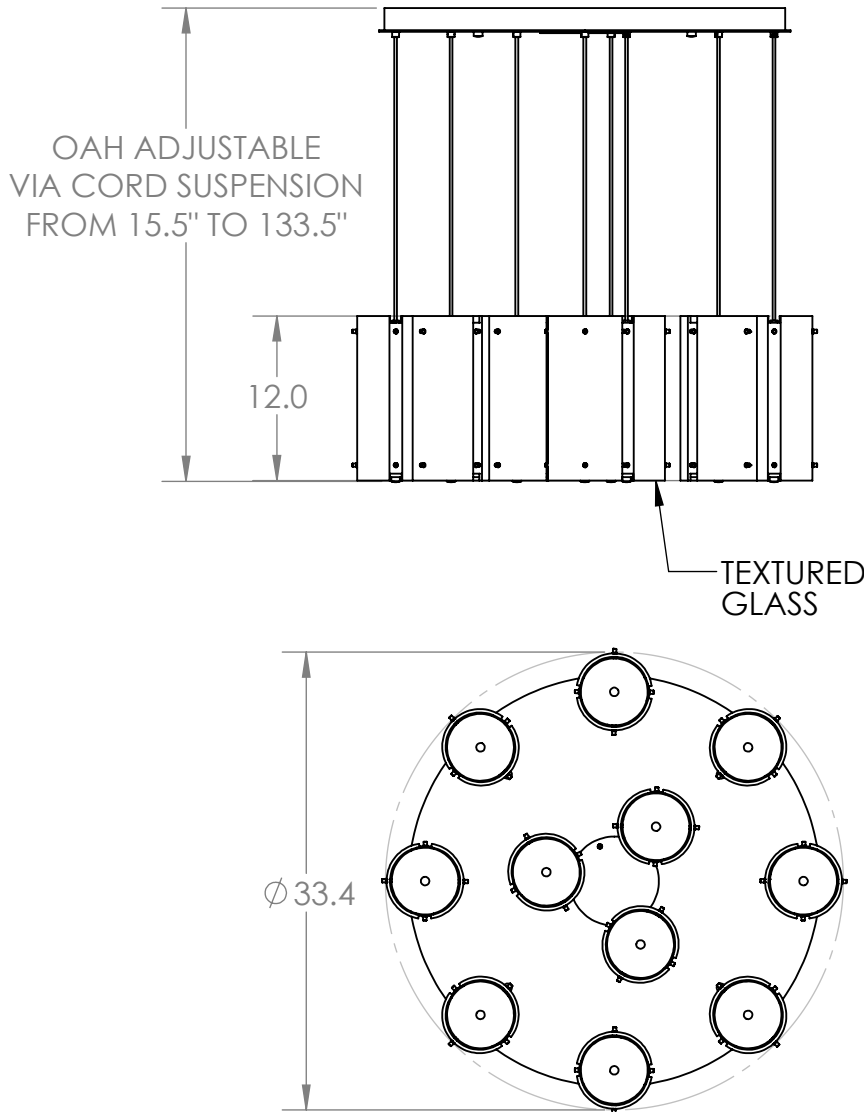

Collection: TEXTURED GLASS

Product #: CHB0044-11

ELECTRICAL OPTIONS				
Product #	Electrical Type	Bulb Type	Wattage	Socket Type
CHB0044-1-XX-XX-C01-E2	Incandescent	A19	60	Medium E26
CHB0044-11-XX-XX-C01-G2	Flourescent	CFL/LED RETRO	13	GU-24

Bulbs Not Included

Visit hammertonstudio.com for product options and specifications.

9/12/2018 (A)

Mounting Packet: R	Electrical Type: SEE TABLE
Approximate lbs.: 102	Bulb Qty: 1 Bulb Type: SEE TABLE
Finish: SEE WEB SITE FOR OPTIONS	Wattage: SEE TABLE Voltage: 120
Top Diffuser: OPEN	Socket Type: SEE TABLE
Bottom Diffuser: OPEN	UL Location: DRY

Mounting Detail

Ø 5.5
BOLT CIRCLE

MOUNTS TO BUILDING STRUCTURE

All fixtures created by Hammerton are handcrafted by artisans. Dimensions may vary up to 7/8".

© Copyright 2017. All rights in design, detail or invention of this drawing are reserved as the property of Hammerton. Any imitation or adaptation without written consent is strictly prohibited.