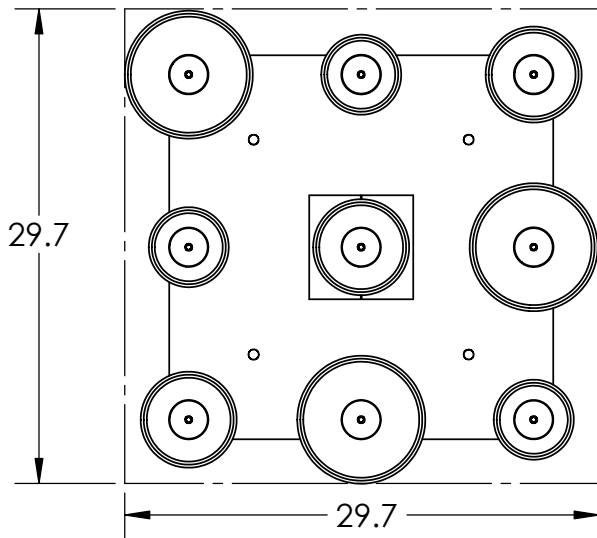

Collection: APOTHECARY

Product #: CHB0041-09

CHANDELIER INCLUDES:

Bulbs Not Included

Visit [hammertonstudio.com](http://hammertonstudio.com) for product options and specifications.

6/7/2016 (A)

Mounting Packet: R	Electrical Type: INCANDESCENT
Approximate lbs.: 60	Bulb Qty: 9 Bulb Type: A19
Finish: SEE WEB SITE FOR OPTIONS	Wattage: 40 Voltage: 120
Top Diffuser: CLOSED	Socket Type: MEDIUM, E26 BASE
Bottom Diffuser: OPEN	UL Location: DRY

Mounting Detail

$\phi$  5.5" BOLT CIRCLE

MOUNTS TO BUILDING STRUCTURE

All fixtures created by Hammerton are handcrafted by artisans. Dimensions may vary up to 7/8".

© Copyright 2016. All rights in design, detail or invention of this drawing are reserved as the property of Hammerton. Any imitation or adaptation without written consent is strictly prohibited.