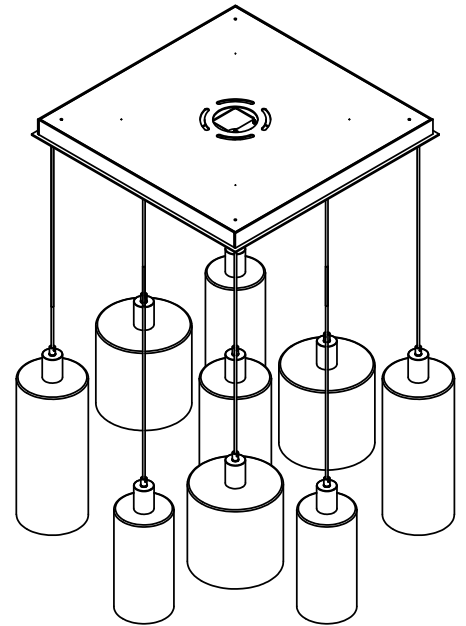

Collection: APOTHECARY

Product #: CHB0041-09

CHANDELIER INCLUDES:

Bulbs Not Included

Visit [hammertonstudio.com](http://hammertonstudio.com) for product options and specifications.

6/7/2016 (A)

Mounting Packet: R	Electrical Type: INCANDESCENT
Approximate lbs.: 60	Bulb Qty: 9 Bulb Type: A19
Finish: SEE WEB SITE FOR OPTIONS	Wattage: 40 Voltage: 120
Top Diffuser: CLOSED	Socket Type: MEDIUM, E26 BASE
Bottom Diffuser: OPEN	UL Location: DRY

Mounting Detail

$\phi$  5.5" BOLT CIRCLE

MOUNTS TO BUILDING STRUCTURE

All fixtures created by Hammerton are handcrafted by artisans. Dimensions may vary up to 7/8".

© Copyright 2016. All rights in design, detail or invention of this drawing are reserved as the property of Hammerton. Any imitation or adaptation without written consent is strictly prohibited.