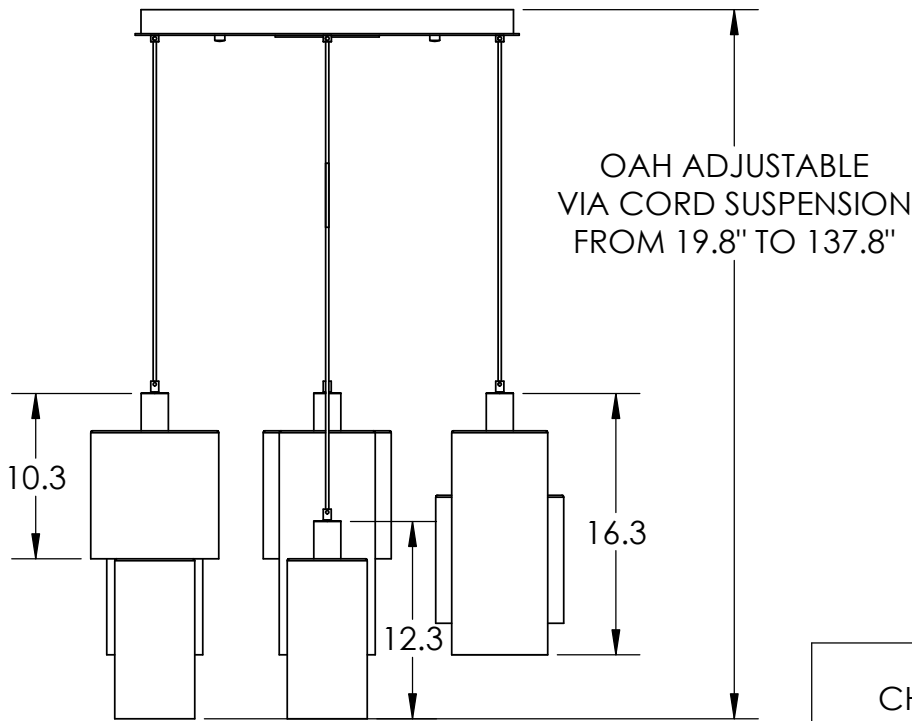

Collection: APOTHECARY

Product #: CHB0041-09

CHANDELIER INCLUDES:

Bulbs Not Included

Visit [hammertonstudio.com](http://hammertonstudio.com) for product options and specifications.

6/7/2016 (A)

Mounting Packet: R	Electrical Type: INCANDESCENT
Approximate lbs.: 60	Bulb Qty: 9 Bulb Type: A19
Finish: SEE WEB SITE FOR OPTIONS	Wattage: 40 Voltage: 120
Top Diffuser: CLOSED	Socket Type: MEDIUM, E26 BASE
Bottom Diffuser: OPEN	UL Location: DRY

Mounting Detail

$\phi$  5.5" BOLT CIRCLE

MOUNTS TO BUILDING STRUCTURE

All fixtures created by Hammerton are handcrafted by artisans. Dimensions may vary up to 7/8".

© Copyright 2016. All rights in design, detail or invention of this drawing are reserved as the property of Hammerton. Any imitation or adaptation without written consent is strictly prohibited.