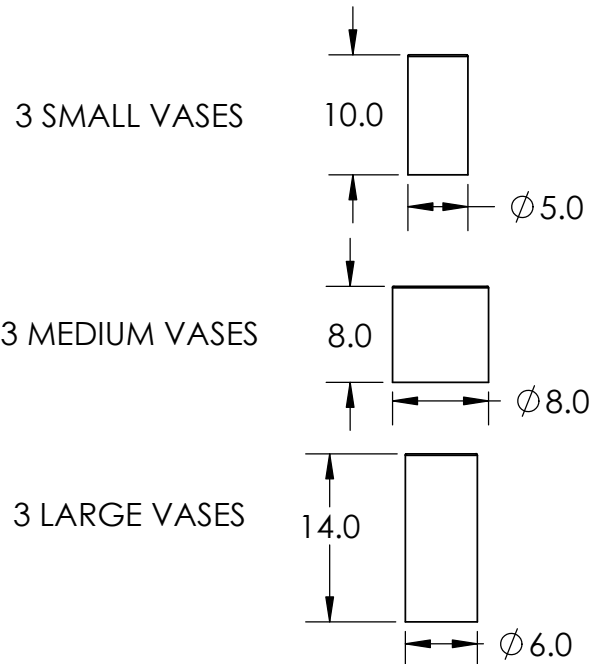

Collection: APOTHECARY

Product #: CHB0041-09

CHANDELIER INCLUDES:

Bulbs Not Included

Visit [hammertonstudio.com](http://hammertonstudio.com) for product options and specifications.

6/7/2016 (A)

Mounting Packet: R	Electrical Type: INCANDESCENT
Approximate lbs.: 60	Bulb Qty: 9 Bulb Type: A19
Finish: SEE WEB SITE FOR OPTIONS	Wattage: 40 Voltage: 120
Top Diffuser: CLOSED	Socket Type: MEDIUM, E26 BASE
Bottom Diffuser: OPEN	UL Location: DRY

Mounting Detail

$\phi$  5.5" BOLT CIRCLE

MOUNTS TO BUILDING STRUCTURE

All fixtures created by Hammerton are handcrafted by artisans. Dimensions may vary up to 7/8".

© Copyright 2016. All rights in design, detail or invention of this drawing are reserved as the property of Hammerton. Any imitation or adaptation without written consent is strictly prohibited.