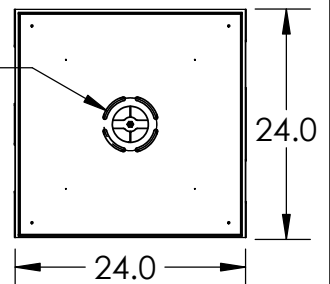

Collection: APOTHECARY

Product #: CHB0041-09

CHANDELIER INCLUDES:

Bulbs Not Included

Visit [hammertonstudio.com](http://hammertonstudio.com) for product options and specifications.

6/7/2016 (A)

Mounting Packet: R	Electrical Type: INCANDESCENT
Approximate lbs.: 60	Bulb Qty: 9 Bulb Type: A19
Finish: SEE WEB SITE FOR OPTIONS	Wattage: 40 Voltage: 120
Top Diffuser: CLOSED	Socket Type: MEDIUM, E26 BASE
Bottom Diffuser: OPEN	UL Location: DRY

Mounting Detail

$\phi$  5.5" BOLT CIRCLE

MOUNTS TO BUILDING STRUCTURE

All fixtures created by Hammerton are handcrafted by artisans. Dimensions may vary up to 7/8".

© Copyright 2016. All rights in design, detail or invention of this drawing are reserved as the property of Hammerton. Any imitation or adaptation without written consent is strictly prohibited.