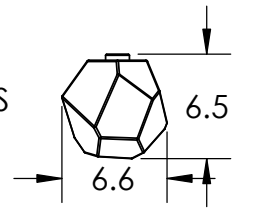

Collection: GEM

Product #: CHB0039-12

BLOWN GLASS GEMS

CHANDELIER INCLUDES:

4 SMALL GEMS

4 MEDIUM GEMS

4 LARGE GEMS

Visit hammertonstudio.com for product options and specifications.

5/25/2016 A

Mounting Packet: R	Electrical Type: LED	CCT: 2700 K
Approximate lbs.: 85	Bulb Qty: 12	Wattage: 62
Finish: SEE WEB SITE FOR OPTIONS	Source Output: 4105lm	Voltage: 120
Diffusers Top:Closed / Bottom:Glass	Forward/Reverse Phase Dimmable To 1%	
UL Location: DRY	CRI: 90+	Power Factor: >0.9

All fixtures created by Hammerton are handcrafted by artisans. Dimensions may vary up to 7/8".

© Copyright 2015. All rights in design, detail or invention of this drawing are reserved as the property of Hammerton. Any imitation or adaptation without written consent is strictly prohibited.