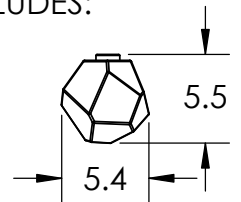

Collection: GEM

Product #: CHB0039-12

BLOWN GLASS GEMS

CHANDELIER INCLUDES:

4 SMALL GEMS

4 MEDIUM GEMS

4 LARGE GEMS

Visit hammertonstudio.com for product options and specifications.

5/25/2016 A

Mounting Packet: R	Electrical Type: LED	CCT: 2700 K
Approximate lbs.: 85	Bulb Qty: 12	Wattage: 62
Finish: SEE WEB SITE FOR OPTIONS	Source Output: 4105lm	Voltage: 120
Diffusers Top:Closed / Bottom:Glass	Forward/Reverse Phase Dimmable To 1%	
UL Location: DRY	CRI: 90+	Power Factor: >0.9

All fixtures created by Hammerton are handcrafted by artisans. Dimensions may vary up to 7/8".

© Copyright 2015. All rights in design, detail or invention of this drawing are reserved as the property of Hammerton. Any imitation or adaptation without written consent is strictly prohibited.