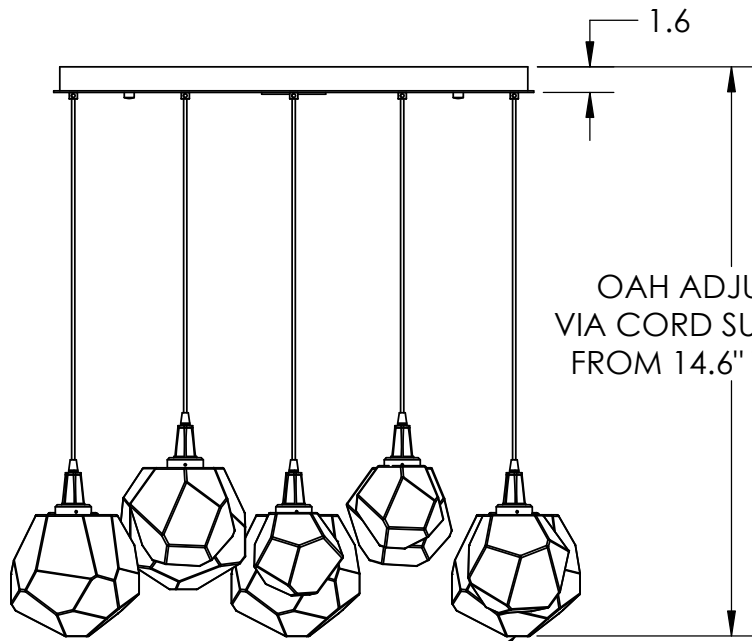

Collection: GEM

Product #: CHB0039-12

BLOWN GLASS GEMS

CHANDELIER INCLUDES:

4 SMALL GEMS

4 MEDIUM GEMS

4 LARGE GEMS

Visit hammertonstudio.com for product options and specifications.

5/25/2016 A

Mounting Packet: R	Electrical Type: LED	CCT: 2700 K
Approximate lbs.: 85	Bulb Qty: 12	Wattage: 62
Finish: SEE WEB SITE FOR OPTIONS	Source Output: 4105lm	Voltage: 120
Diffusers Top:Closed / Bottom:Glass	Forward/Reverse Phase Dimmable To 1%	
UL Location: DRY	CRI: 90+	Power Factor: >0.9

All fixtures created by Hammerton are handcrafted by artisans. Dimensions may vary up to 7/8".

© Copyright 2015. All rights in design, detail or invention of this drawing are reserved as the property of Hammerton. Any imitation or adaptation without written consent is strictly prohibited.