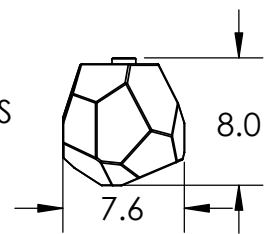

Collection: GEM

Product #: CHB0039-12

BLOWN GLASS GEMS

CHANDELIER INCLUDES:

4 SMALL GEMS

4 MEDIUM GEMS

4 LARGE GEMS

Visit hammertonstudio.com for product options and specifications.

5/25/2016 A

Mounting Packet: R	Electrical Type: LED	CCT: 2700 K
Approximate lbs.: 85	Bulb Qty: 12	Wattage: 62
Finish: SEE WEB SITE FOR OPTIONS	Source Output: 4105lm	Voltage: 120
Diffusers Top:Closed / Bottom:Glass	Forward/Reverse Phase Dimmable To 1%	
UL Location: DRY	CRI: 90+	Power Factor: >0.9

All fixtures created by Hammerton are handcrafted by artisans. Dimensions may vary up to 7/8".

© Copyright 2015. All rights in design, detail or invention of this drawing are reserved as the property of Hammerton. Any imitation or adaptation without written consent is strictly prohibited.