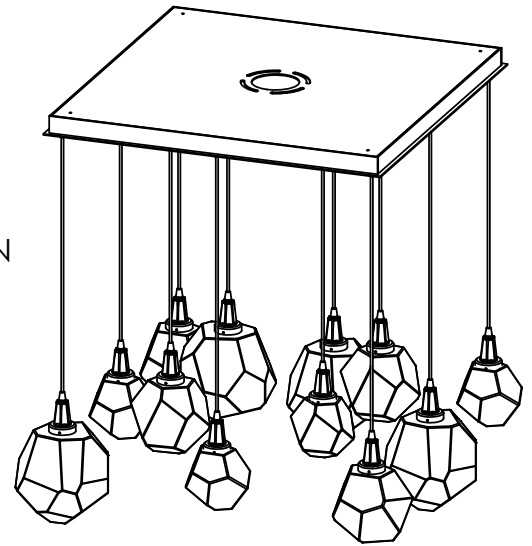

Collection: GEM

Product #: CHB0039-12

BLOWN GLASS GEMS

CHANDELIER INCLUDES:

4 SMALL GEMS

4 MEDIUM GEMS

4 LARGE GEMS

Visit hammertonstudio.com for product options and specifications.

5/25/2016 A

Mounting Packet: R	Electrical Type: LED	CCT: 2700 K
Approximate lbs.: 85	Bulb Qty: 12	Wattage: 62
Finish: SEE WEB SITE FOR OPTIONS	Source Output: 4105lm	Voltage: 120
Diffusers Top:Closed / Bottom:Glass	Forward/Reverse Phase Dimmable To 1%	
UL Location: DRY	CRI: 90+	Power Factor: >0.9

All fixtures created by Hammerton are handcrafted by artisans. Dimensions may vary up to 7/8".

© Copyright 2015. All rights in design, detail or invention of this drawing are reserved as the property of Hammerton. Any imitation or adaptation without written consent is strictly prohibited.