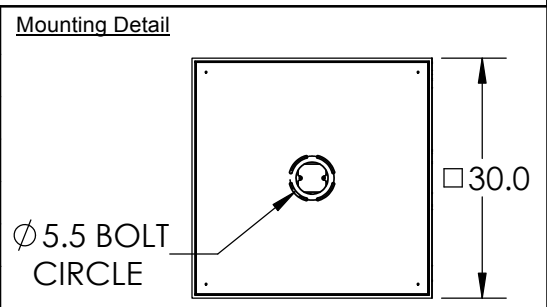

5/25/2016 A

Mounting Packet: R	Electrical Type: LED	CCT: 2700 K
Approximate lbs.: 85	Bulb Qty: 12	Wattage: 62
Finish: SEE WEB SITE FOR OPTIONS	Source Output: 4105lm	Voltage: 120
Diffusers Top:Closed / Bottom:Glass	Forward/Reverse Phase Dimmable To 1%	
UL Location: DRY	CRI: 90+	Power Factor: >0.9

All fixtures created by Hammerton are handcrafted by artisans. Dimensions may vary up to 7/8".

© Copyright 2015. All rights in design, detail or invention of this drawing are reserved as the property of Hammerton. Any imitation or adaptation without written consent is strictly prohibited.