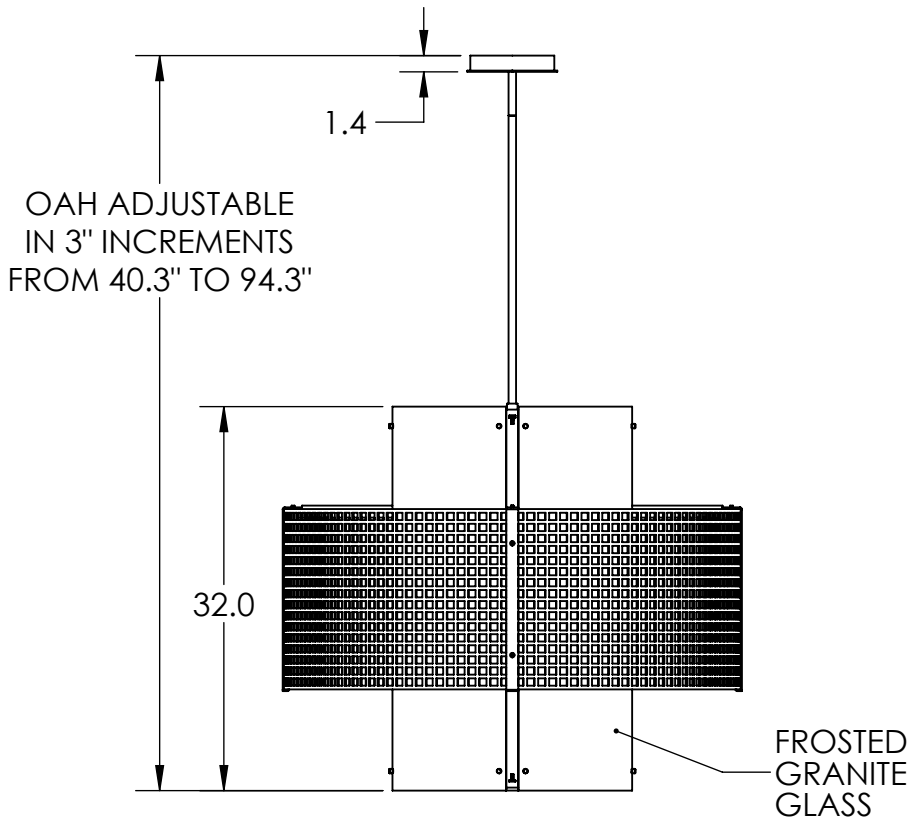

Collection: TWEED

Product #: CHB0037-2B

ELECTRICAL OPTIONS				
Product #	Electrical Type	Bulb Type	Wattage	Socket Type
CHB0037-2B-XX-XX-XXX-E2	Incandescent	A19	60	Medium E26
CHB0037-2B-XX-XX-XXX-G2	Flourescent	CFL/LED RETRO	13	GU-24

Bulbs Not Included

Visit hammertonstudio.com for product options and specifications.

5/15/2017 (A)

Mounting Packet: S	Electrical Type: SEE TABLE
Approximate lbs.: 115	Bulb Qty: 8 Bulb Type: SEE TABLE
Finish: SEE WEB SITE FOR OPTIONS	Wattage: SEE TABLE Voltage: 120
Top Diffuser: OPEN	Socket Type: SEE TABLE
Bottom Diffuser: FROSTED ACRYLIC	UL Location: DRY

Mounting Detail

MOUNTS TO BUILDING STRUCTURE

All fixtures created by Hammerton are handcrafted by artisans. Dimensions may vary up to 7/8".

© Copyright 2016. All rights in design, detail or invention of this drawing are reserved as the property of Hammerton. Any imitation or adaptation without written consent is strictly prohibited.