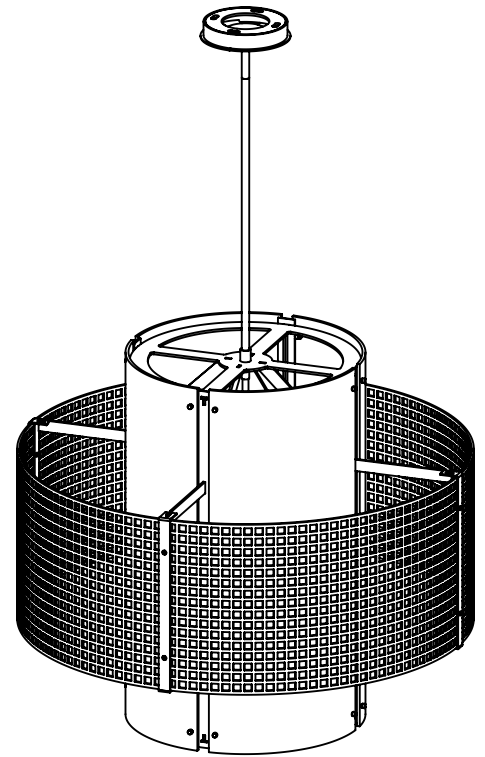

Collection: TWEED

Product #: CHB0037-2B

ELECTRICAL OPTIONS				
Product #	Electrical Type	Bulb Type	Wattage	Socket Type
CHB0037-2B-XX-XX-XXX-E2	Incandescent	A19	60	Medium E26
CHB0037-2B-XX-XX-XXX-G2	Flourescent	CFL/LED RETRO	13	GU-24

Bulbs Not Included

Visit hammertonstudio.com for product options and specifications.

5/15/2017 (A)

Mounting Packet: S	Electrical Type: SEE TABLE
Approximate lbs.: 115	Bulb Qty: 8 Bulb Type: SEE TABLE
Finish: SEE WEB SITE FOR OPTIONS	Wattage: SEE TABLE Voltage: 120
Top Diffuser: OPEN	Socket Type: SEE TABLE
Bottom Diffuser: FROSTED ACRYLIC	UL Location: DRY

Mounting Detail

MOUNTS TO BUILDING STRUCTURE

All fixtures created by Hammerton are handcrafted by artisans. Dimensions may vary up to 7/8".

© Copyright 2016. All rights in design, detail or invention of this drawing are reserved as the property of Hammerton. Any imitation or adaptation without written consent is strictly prohibited.