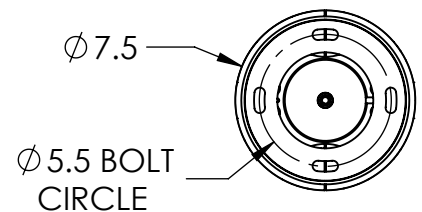

Collection: TWEED

Product #: CHB0037-2B

ELECTRICAL OPTIONS				
Product #	Electrical Type	Bulb Type	Wattage	Socket Type
CHB0037-2B-XX-XX-XXX-E2	Incandescent	A19	60	Medium E26
CHB0037-2B-XX-XX-XXX-G2	Flourescent	CFL/LED RETRO	13	GU-24

Bulbs Not Included

Visit hammertonstudio.com for product options and specifications.

5/15/2017 (A)

Mounting Packet: S	Electrical Type: SEE TABLE
Approximate lbs.: 115	Bulb Qty: 8 Bulb Type: SEE TABLE
Finish: SEE WEB SITE FOR OPTIONS	Wattage: SEE TABLE Voltage: 120
Top Diffuser: OPEN	Socket Type: SEE TABLE
Bottom Diffuser: FROSTED ACRYLIC	UL Location: DRY

Mounting Detail

MOUNTS TO BUILDING STRUCTURE

All fixtures created by Hammerton are handcrafted by artisans. Dimensions may vary up to 7/8".

© Copyright 2016. All rights in design, detail or invention of this drawing are reserved as the property of Hammerton. Any imitation or adaptation without written consent is strictly prohibited.