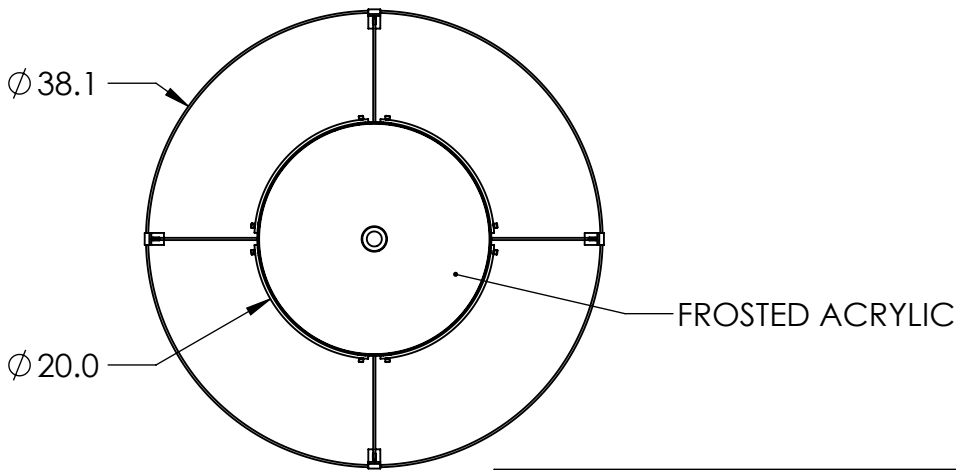

Collection: TWEED

Product #: CHB0037-2B

ELECTRICAL OPTIONS				
Product #	Electrical Type	Bulb Type	Wattage	Socket Type
CHB0037-2B-XX-XX-XXX-E2	Incandescent	A19	60	Medium E26
CHB0037-2B-XX-XX-XXX-G2	Flourescent	CFL/LED RETRO	13	GU-24

Bulbs Not Included

Visit hammertonstudio.com for product options and specifications.

5/15/2017 (A)

Mounting Packet: S	Electrical Type: SEE TABLE
Approximate lbs.: 115	Bulb Qty: 8 Bulb Type: SEE TABLE
Finish: SEE WEB SITE FOR OPTIONS	Wattage: SEE TABLE Voltage: 120
Top Diffuser: OPEN	Socket Type: SEE TABLE
Bottom Diffuser: FROSTED ACRYLIC	UL Location: DRY

Mounting Detail

MOUNTS TO BUILDING STRUCTURE

All fixtures created by Hammerton are handcrafted by artisans. Dimensions may vary up to 7/8".

© Copyright 2016. All rights in design, detail or invention of this drawing are reserved as the property of Hammerton. Any imitation or adaptation without written consent is strictly prohibited.