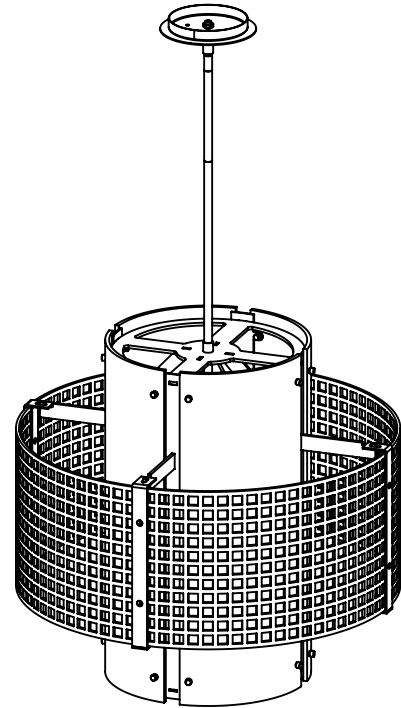

Collection: TWEED

Product #: CHB0037-2A

FROSTED GRANITE GLASS

ELECTRICAL OPTIONS

Product #	Electrical Type	Bulb Type	Wattage	Socket Type
CHB0037-2A-XX-XX-XXX-E2	Incandescent	A19	60	Medium E26
CHB0037-2A-XX-XX-XXX-G2	Flourescent	CFL/LED RETRO	13	GU-24

Bulbs Not Included

Visit hammertonstudio.com for product options and specifications.

5/15/2017 (A)

Mounting Packet: Y	Electrical Type: SEE TABLE
Approximate lbs.: 45	Bulb Qty: 4 Bulb Type: SEE TABLE
Finish: SEE WEB SITE FOR OPTIONS	Wattage: SEE TABLE Voltage: 120
Top Diffuser: OPEN	Socket Type: SEE TABLE
Bottom Diffuser: FROSTED ACRYLIC	UL Location: DRY

Mounting Detail

MOUNTS DIRECTLY TO J-BOX

All fixtures created by Hammerton are handcrafted by artisans. Dimensions may vary up to 7/8".

© Copyright 2016. All rights in design, detail or invention of this drawing are reserved as the property of Hammerton. Any imitation or adaptation without written consent is strictly prohibited.