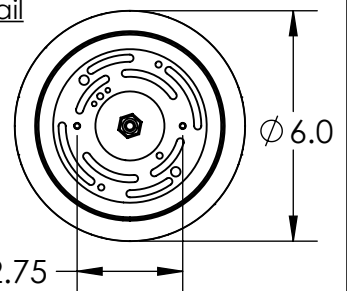

Collection: TWEED

Product #: CHB0037-2A

FROSTED GRANITE GLASS

ELECTRICAL OPTIONS

Product #	Electrical Type	Bulb Type	Wattage	Socket Type
CHB0037-2A-XX-XX-XXX-E2	Incandescent	A19	60	Medium E26
CHB0037-2A-XX-XX-XXX-G2	Flourescent	CFL/LED RETRO	13	GU-24

Bulbs Not Included

Visit hammertonstudio.com for product options and specifications.

5/15/2017 (A)

Mounting Packet: Y	Electrical Type: SEE TABLE
Approximate lbs.: 45	Bulb Qty: 4 Bulb Type: SEE TABLE
Finish: SEE WEB SITE FOR OPTIONS	Wattage: SEE TABLE Voltage: 120
Top Diffuser: OPEN	Socket Type: SEE TABLE
Bottom Diffuser: FROSTED ACRYLIC	UL Location: DRY

Mounting Detail

MOUNTS DIRECTLY TO J-BOX

All fixtures created by Hammerton are handcrafted by artisans. Dimensions may vary up to 7/8".

© Copyright 2016. All rights in design, detail or invention of this drawing are reserved as the property of Hammerton. Any imitation or adaptation without written consent is strictly prohibited.