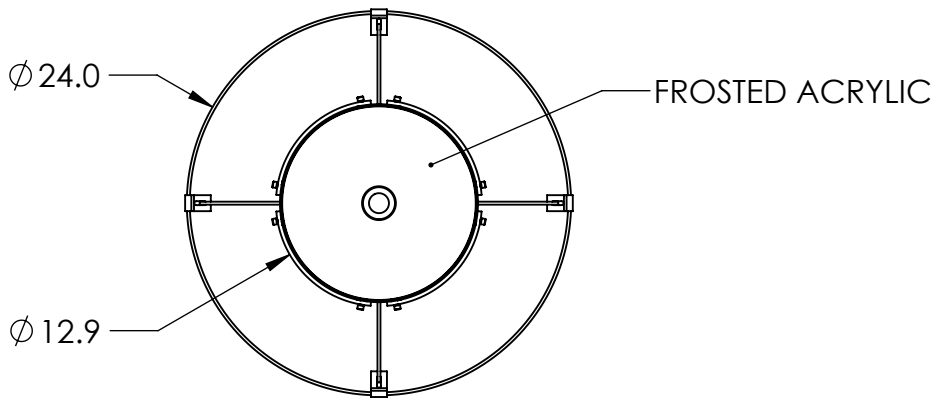

Collection: TWEED

Product #: CHB0037-2A

FROSTED GRANITE GLASS

ELECTRICAL OPTIONS

Product #	Electrical Type	Bulb Type	Wattage	Socket Type
CHB0037-2A-XX-XX-XXX-E2	Incandescent	A19	60	Medium E26
CHB0037-2A-XX-XX-XXX-G2	Flourescent	CFL/LED RETRO	13	GU-24

Bulbs Not Included

Visit hammertonstudio.com for product options and specifications.

5/15/2017 (A)

Mounting Packet: Y	Electrical Type: SEE TABLE
Approximate lbs.: 45	Bulb Qty: 4 Bulb Type: SEE TABLE
Finish: SEE WEB SITE FOR OPTIONS	Wattage: SEE TABLE Voltage: 120
Top Diffuser: OPEN	Socket Type: SEE TABLE
Bottom Diffuser: FROSTED ACRYLIC	UL Location: DRY

Mounting Detail

MOUNTS DIRECTLY TO J-BOX

All fixtures created by Hammerton are handcrafted by artisans. Dimensions may vary up to 7/8".

© Copyright 2016. All rights in design, detail or invention of this drawing are reserved as the property of Hammerton. Any imitation or adaptation without written consent is strictly prohibited.