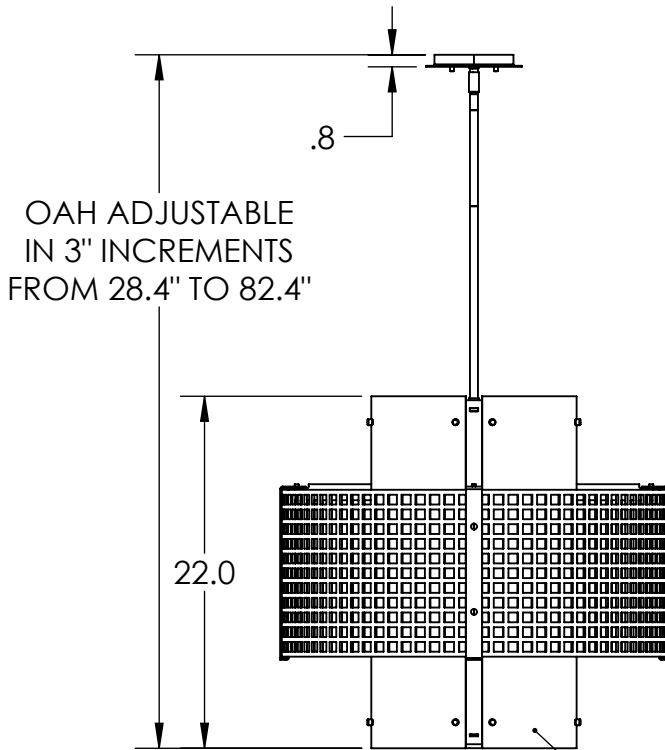

Collection: TWEED

Product #: CHB0037-2A

FROSTED GRANITE GLASS

ELECTRICAL OPTIONS

Product #	Electrical Type	Bulb Type	Wattage	Socket Type
CHB0037-2A-XX-XX-XXX-E2	Incandescent	A19	60	Medium E26
CHB0037-2A-XX-XX-XXX-G2	Flourescent	CFL/LED RETRO	13	GU-24

Bulbs Not Included

Visit hammertonstudio.com for product options and specifications.

5/15/2017 (A)

Mounting Packet: Y	Electrical Type: SEE TABLE
Approximate lbs.: 45	Bulb Qty: 4 Bulb Type: SEE TABLE
Finish: SEE WEB SITE FOR OPTIONS	Wattage: SEE TABLE Voltage: 120
Top Diffuser: OPEN	Socket Type: SEE TABLE
Bottom Diffuser: FROSTED ACRYLIC	UL Location: DRY

Mounting Detail

MOUNTS DIRECTLY TO J-BOX

All fixtures created by Hammerton are handcrafted by artisans. Dimensions may vary up to 7/8".

© Copyright 2016. All rights in design, detail or invention of this drawing are reserved as the property of Hammerton. Any imitation or adaptation without written consent is strictly prohibited.