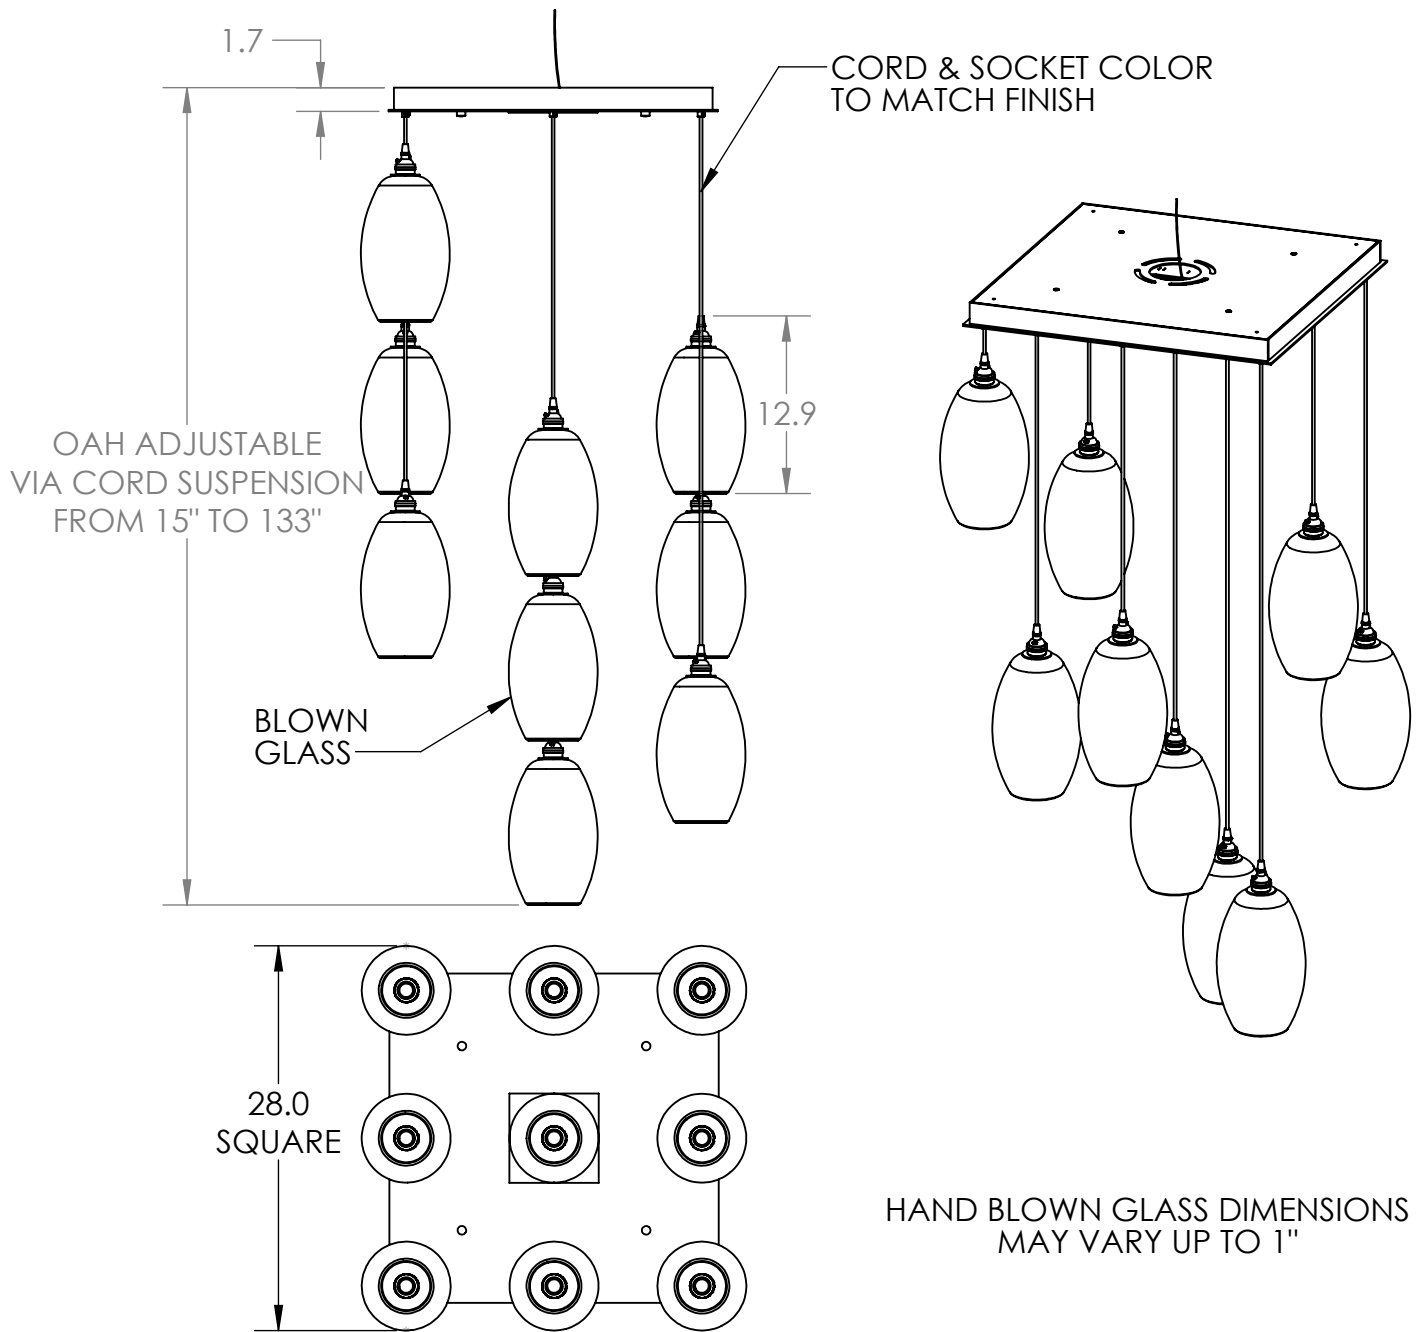

Collection: ELLISSE

Product #: CHB0035-09

Bulbs Not Included

Visit hammertonstudio.com for product options and specifications.

1/5/2018 (A)

Mounting Packet: R	Electrical Type: INCANDESCENT
Approximate lbs.: 79	Bulb Qty: 9 Bulb Type: A
Finish: SEE WEB SITE FOR OPTIONS	Wattage: 41 Voltage: 120
Top Diffuser: CLOSED	Socket Type: MEDIUM, E26 BASE
Bottom Diffuser: OPEN	UL Location: DRY

Mounting Detail

MOUNTS DIRECTLY TO J-BOX

All fixtures created by Hammerton are handcrafted by artisans. Dimensions may vary up to 7/8".

© Copyright 2017. All rights in design, detail or invention of this drawing are reserved as the property of Hammerton. Any imitation or adaptation without written consent is strictly prohibited.