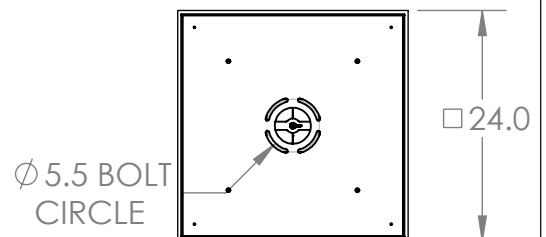

Collection: ELLISSE

Product #: CHB0035-09

Bulbs Not Included

Visit hammertonstudio.com for product options and specifications.

1/5/2018 (A)

Mounting Packet: R	Electrical Type: INCANDESCENT
Approximate lbs.: 79	Bulb Qty: 9 Bulb Type: A
Finish: SEE WEB SITE FOR OPTIONS	Wattage: 41 Voltage: 120
Top Diffuser: CLOSED	Socket Type: MEDIUM, E26 BASE
Bottom Diffuser: OPEN	UL Location: DRY

Mounting Detail

MOUNTS DIRECTLY TO J-BOX

All fixtures created by Hammerton are handcrafted by artisans. Dimensions may vary up to 7/8".

© Copyright 2017. All rights in design, detail or invention of this drawing are reserved as the property of Hammerton. Any imitation or adaptation without written consent is strictly prohibited.