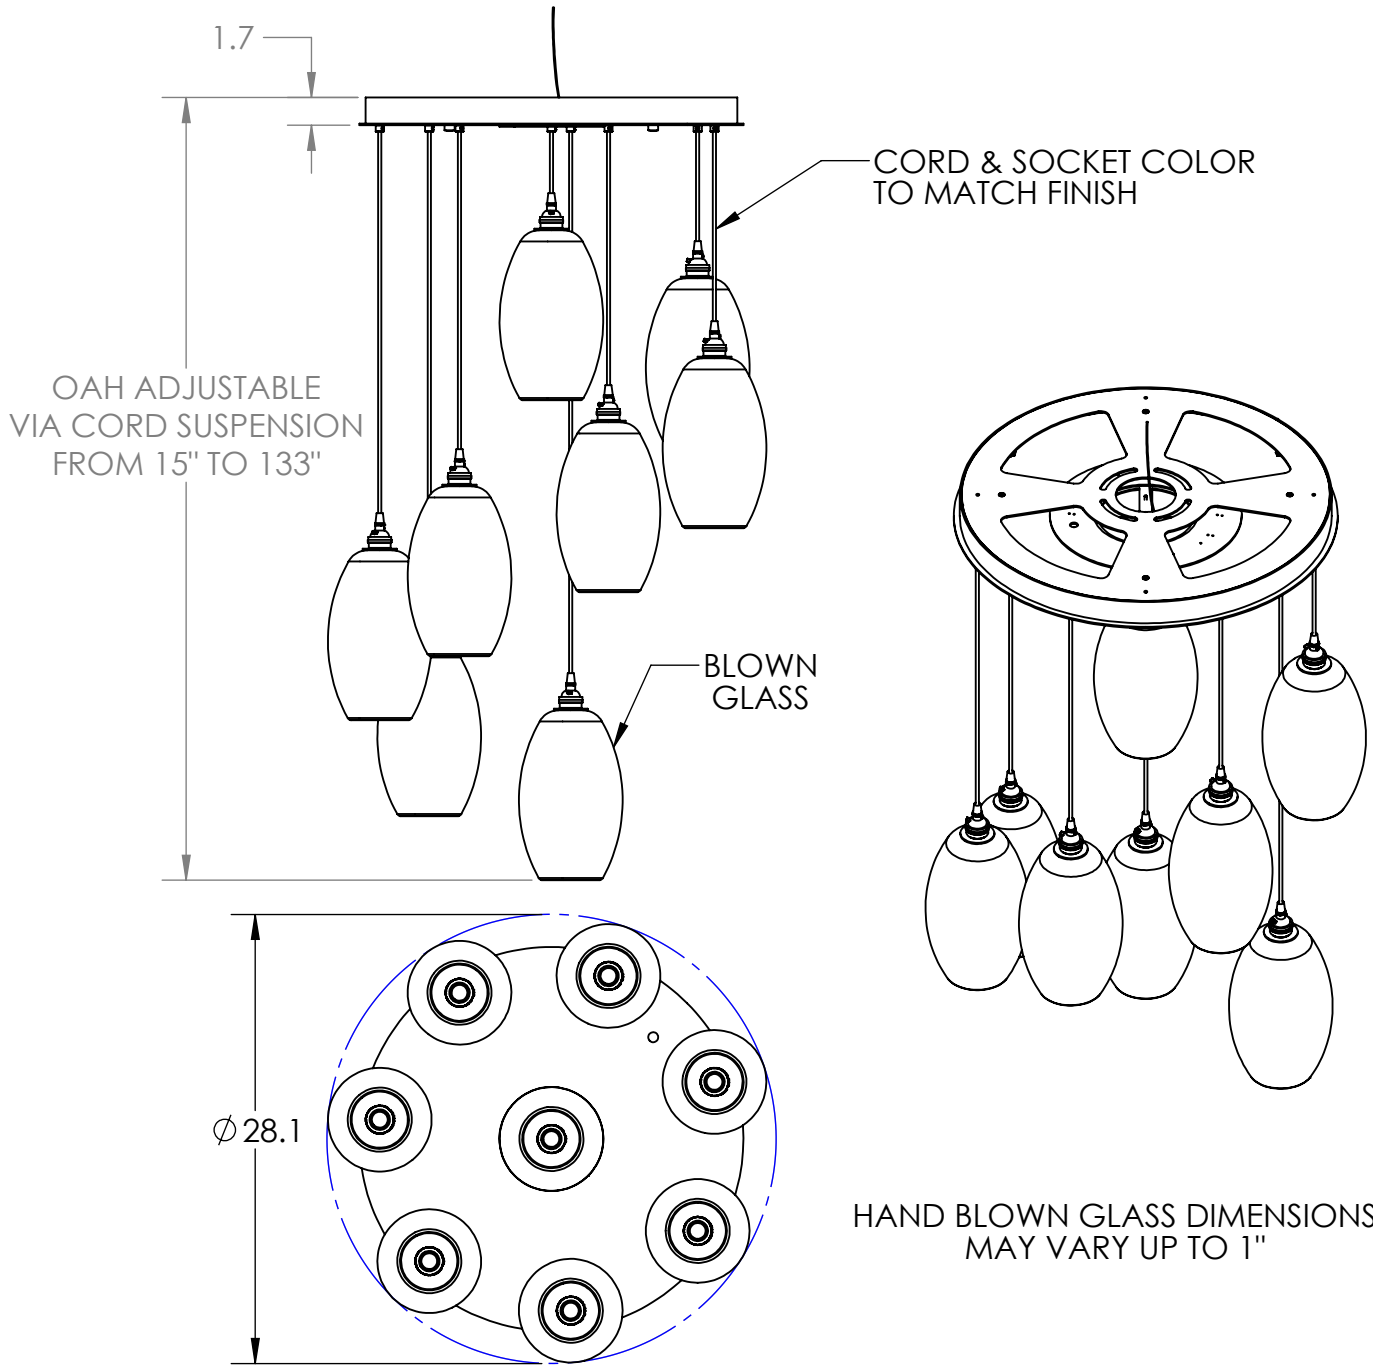

Collection: ELLISSE

Product #: CHB0035-08

Bulbs Not Included

Visit hammertonstudio.com for product options and specifications.

1/5/2018 (A)

Mounting Packet: R	Electrical Type: INCANDESCENT
Approximate lbs.: 55	Bulb Qty: 8 Bulb Type: A
Finish: SEE WEB SITE FOR OPTIONS	Wattage: 40 Voltage: 120
Top Diffuser: CLOSED	Socket Type: MEDIUM, E26 BASE
Bottom Diffuser: OPEN	UL Location: DRY

Mounting Detail

MOUNTS DIRECTLY TO J-BOX

All fixtures created by Hammerton are handcrafted by artisans. Dimensions may vary up to 7/8".

© Copyright 2017. All rights in design, detail or invention of this drawing are reserved as the property of Hammerton. Any imitation or adaptation without written consent is strictly prohibited.