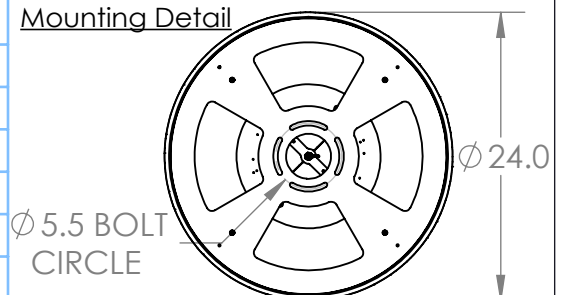

Collection: ELLISSE

Product #: CHB0035-08

Bulbs Not Included

Visit hammertonstudio.com for product options and specifications.

1/5/2018 (A)

Mounting Packet: R	Electrical Type: INCANDESCENT
Approximate lbs.: 55	Bulb Qty: 8 Bulb Type: A
Finish: SEE WEB SITE FOR OPTIONS	Wattage: 40 Voltage: 120
Top Diffuser: CLOSED	Socket Type: MEDIUM, E26 BASE
Bottom Diffuser: OPEN	UL Location: DRY

Mounting Detail

MOUNTS DIRECTLY TO J-BOX

All fixtures created by Hammerton are handcrafted by artisans. Dimensions may vary up to 7/8".

© Copyright 2017. All rights in design, detail or invention of this drawing are reserved as the property of Hammerton. Any imitation or adaptation without written consent is strictly prohibited.