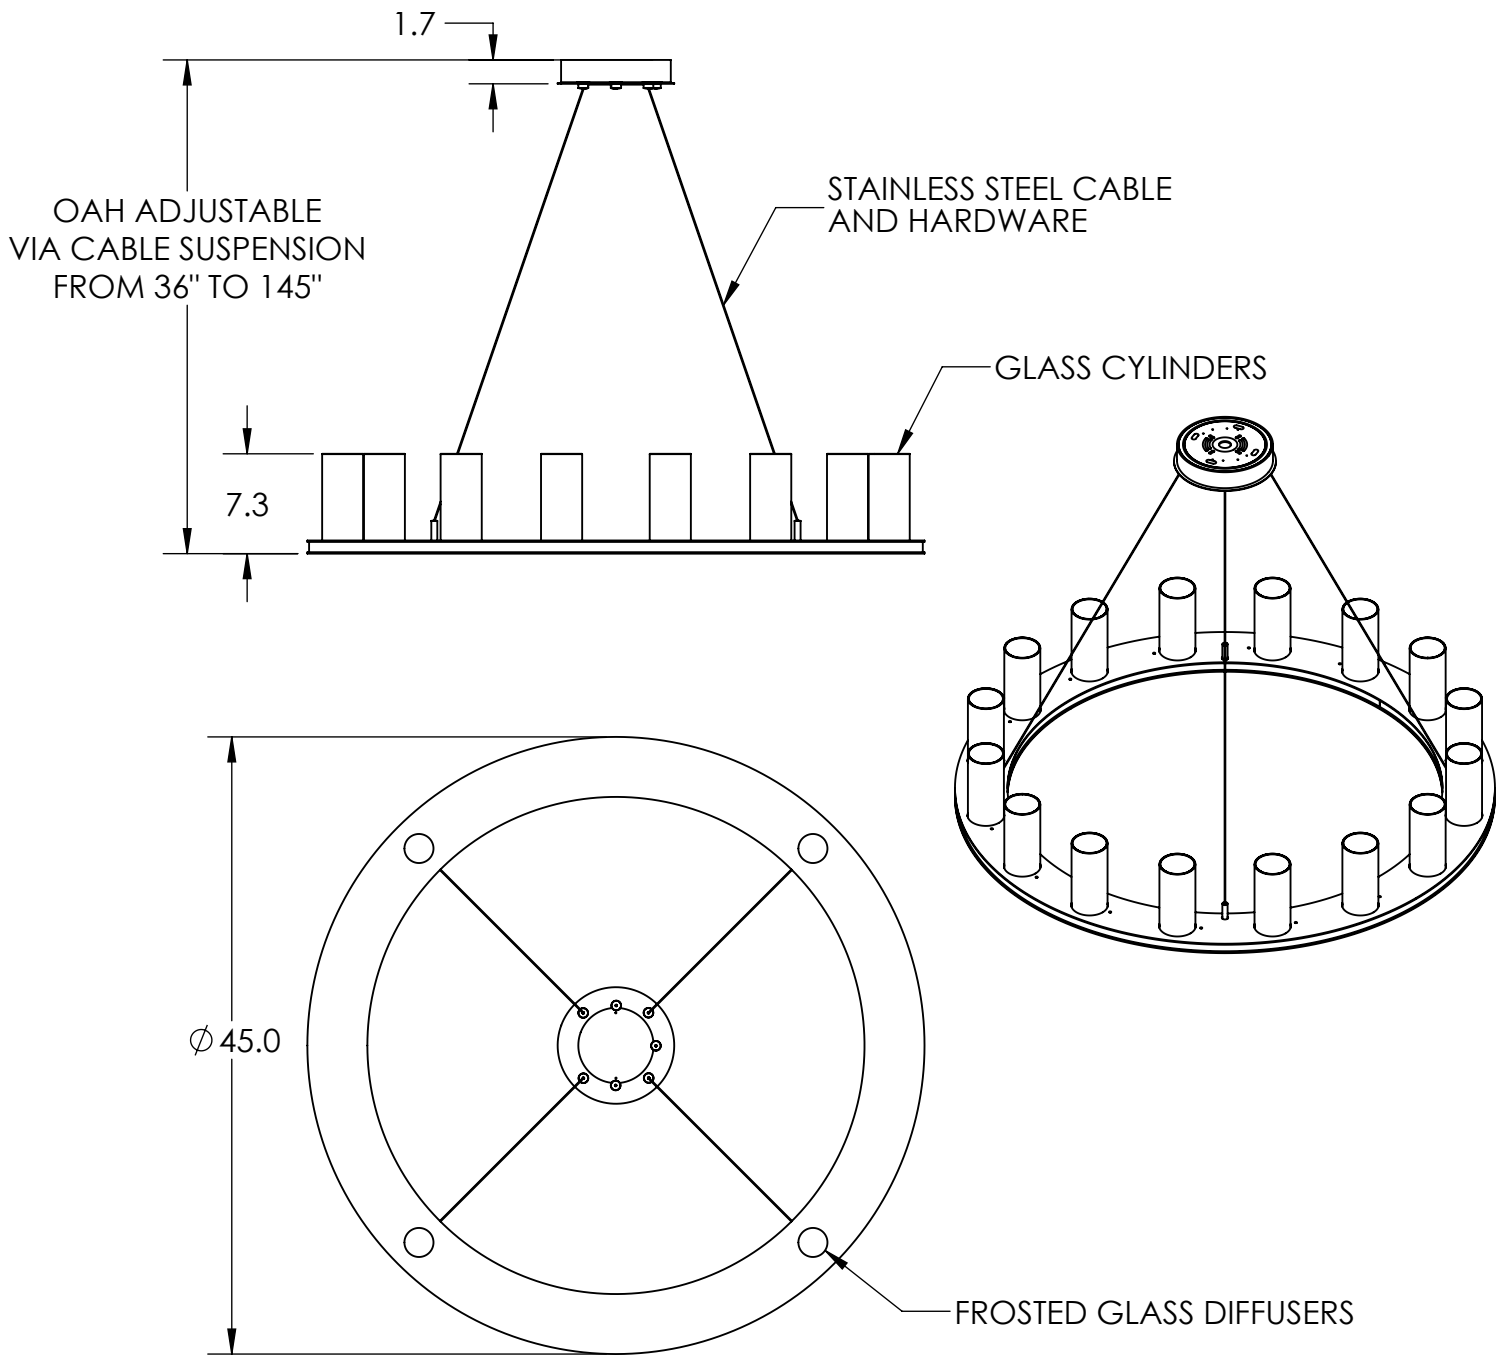

Collection: CARLYLE

Product #: CHB0033-0E

Visit hammertonstudio.com for product options and specifications.

1/14/2016 A

Mounting Packet: Z	Electrical Type: LED	CCT: 2700 K
Approximate lbs.: 65	Bulb Qty: 20	Wattage: 41
Finish: SEE WEB SITE FOR OPTIONS	Source Output: Down: 1370lm	Up: 1945lm
Diffusers Top: Open / Bottom: Glass	Forward/Reverse Phase Dimmable To 1%	
UL Location: DRY	CRI: 90+	Power Factor: >0.9

Mounting Detail

MOUNTS TO BUILDING STRUCTURE

All fixtures created by Hammerton are handcrafted by artisans. Dimensions may vary up to 7/8".

© Copyright 2015. All rights in design, detail or invention of this drawing are reserved as the property of Hammerton. Any imitation or adaptation without written consent is strictly prohibited.