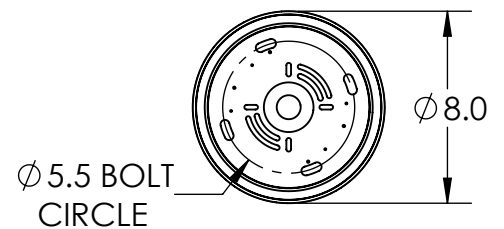

Collection: CARLYLE

Product #: CHB0033-0E

Visit hammertonstudio.com for product options and specifications.

1/14/2016 A

Mounting Packet: Z	Electrical Type: LED	CCT: 2700 K
Approximate lbs.: 65	Bulb Qty: 20	Wattage: 41
Finish: SEE WEB SITE FOR OPTIONS	Source Output: Down: 1370lm	Up: 1945lm
Diffusers Top: Open / Bottom: Glass	Forward/Reverse Phase Dimmable To 1%	
UL Location: DRY	CRI: 90+	Power Factor: >0.9

Mounting Detail

MOUNTS TO BUILDING STRUCTURE

All fixtures created by Hammerton are handcrafted by artisans. Dimensions may vary up to 7/8".

© Copyright 2015. All rights in design, detail or invention of this drawing are reserved as the property of Hammerton. Any imitation or adaptation without written consent is strictly prohibited.