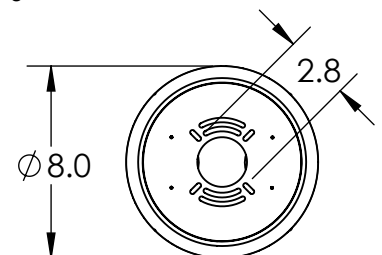

Collection: CARLYLE

Product #: CHB0033-0C

Visit hammertonstudio.com for product options and specifications.

5/3/2016 (B)

Mounting Packet: T	Weight(lbs.): 30	Electrical Type: LED	CCT: 2700 K
UL Location: DRY		Elec. Qty: 12	Wattage: 31
Finish: SEE WEB SITE FOR OPTIONS		Source Lumens: Up: 970	Down: 1370
Top Diffuser: OPEN		Forward/Reverse Phase Dimmable To 1%	
Bottom Diffuser: FROSTED GLASS		CRI: 90+	Power Factor: >0.9
All fixtures created by Hammerton are handcrafted by artisans. Dimensions may vary up to 7/8".			
© Copyright 2016. All rights in design, detail or invention of this drawing are reserved as the property of Hammerton. Any imitation or adaptation without written consent is strictly prohibited.			
Hammerton Inc. 217 Wright Brothers Dr. Salt Lake City, UT 84116 (801)973-8095			

Mounting Detail

MOUNTS DIRECTLY TO J-BOX