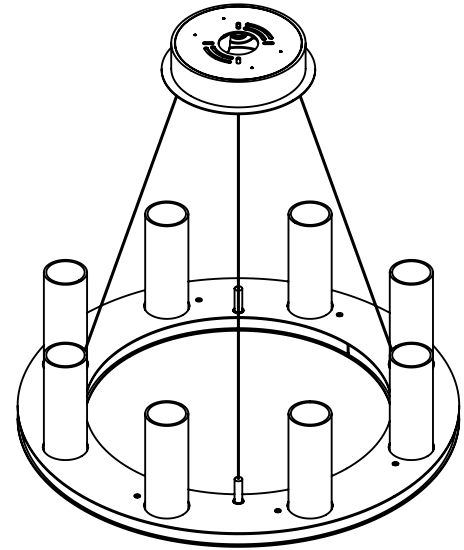

Collection: CARLYLE

Product #: CHB0033-0C

Visit hammertonstudio.com for product options and specifications.

5/3/2016 (B)

Mounting Packet: T	Weight(lbs.): 30	Electrical Type: LED	CCT: 2700 K
UL Location: DRY		Elec. Qty: 12	Wattage: 31
Finish: SEE WEB SITE FOR OPTIONS		Source Lumens: Up: 970	Down: 1370
Top Diffuser: OPEN		Forward/Reverse Phase Dimmable To 1%	
Bottom Diffuser: FROSTED GLASS		CRI: 90+	Power Factor: >0.9
All fixtures created by Hammerton are handcrafted by artisans. Dimensions may vary up to 7/8".			
© Copyright 2016. All rights in design, detail or invention of this drawing are reserved as the property of Hammerton. Any imitation or adaptation without written consent is strictly prohibited.			
Hammerton Inc. 217 Wright Brothers Dr. Salt Lake City, UT 84116 (801)973-8095			

Mounting Detail

MOUNTS DIRECTLY TO J-BOX