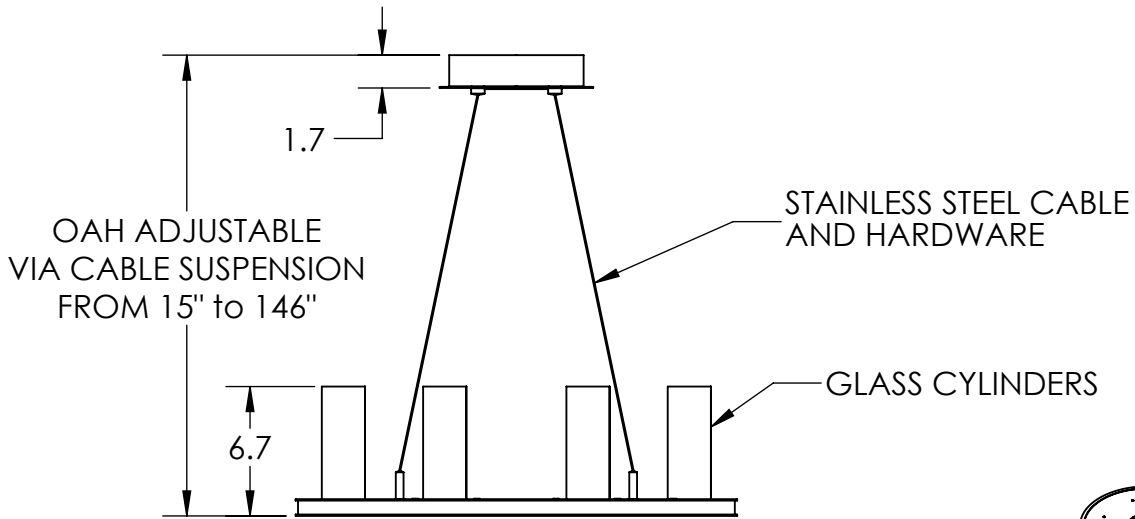

Collection: CARLYLE

Product #: CHB0033-0C

Visit hammertonstudio.com for product options and specifications.

5/3/2016 (B)

Mounting Packet: T	Weight(lbs.): 30	Electrical Type: LED	CCT: 2700 K
UL Location: DRY		Elec. Qty: 12	Wattage: 31
Finish: SEE WEB SITE FOR OPTIONS		Source Lumens: Up: 970	Down: 1370
Top Diffuser: OPEN		Forward/Reverse Phase Dimmable To 1%	
Bottom Diffuser: FROSTED GLASS		CRI: 90+	Power Factor: >0.9
All fixtures created by Hammerton are handcrafted by artisans. Dimensions may vary up to 7/8".			
© Copyright 2016. All rights in design, detail or invention of this drawing are reserved as the property of Hammerton. Any imitation or adaptation without written consent is strictly prohibited.			
Hammerton Inc. 217 Wright Brothers Dr. Salt Lake City, UT 84116 (801)973-8095			

Mounting Detail

MOUNTS DIRECTLY TO J-BOX