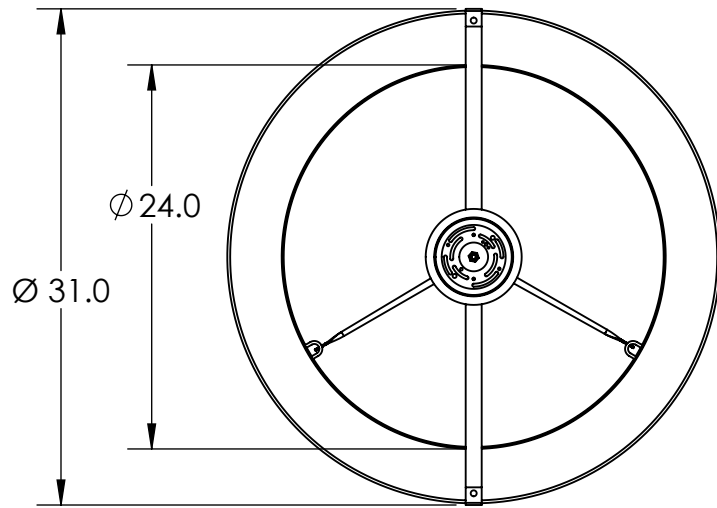

Collection: DOWNTOWN

Product #: CHB0020-31-SH

ELECTRICAL OPTIONS				
Product #	Electrical Type	Bulb Type	Wattage	Socket Type
CHB0020-31-XX-SH-XXX-E2	Incandescent	A19	60	Medium E26
CHB0020-31-XX-SH-XXX-G2	Flourescent	CFL/LED RETRO	13	GU-24

Bulbs Not Included

Visit [hammertonstudio.com](http://hammertonstudio.com) for product options and specifications.

5/6/2016 (B)

Mounting Packet: Y	Electrical Type: SEE TABLE
Approximate lbs.: 18	Bulb Qty: 4 Bulb Type: SEE TABLE
Finish: SEE WEB SITE FOR OPTIONS	Wattage: SEE TABLE Voltage: 120
Top Diffuser: OPEN	Socket Type: SEE TABLE
Bottom Diffuser: FABRIC	UL Location: DRY

### Mounting Detail

MOUNTS DIRECTLY TO J-BOX

All fixtures created by Hammerton are handcrafted by artisans. Dimensions may vary up to 7/8".

© Copyright 2016. All rights in design, detail or invention of this drawing are reserved as the property of Hammerton. Any imitation or adaptation without written consent is strictly prohibited.