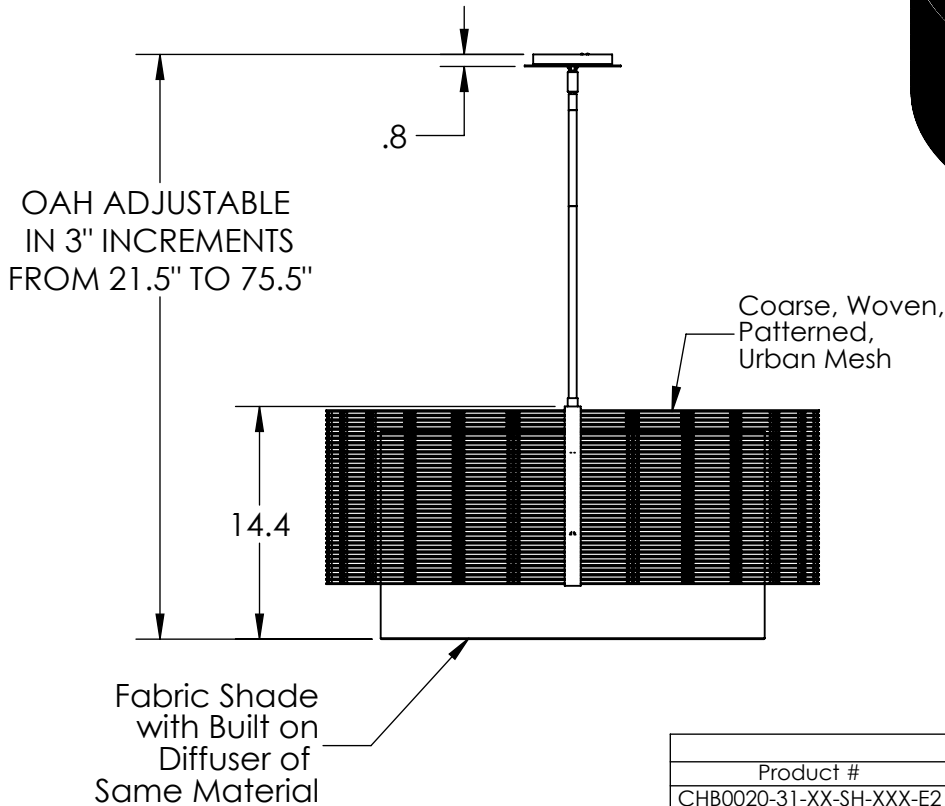

Collection: DOWNTOWN

Product #: CHB0020-31-SH

ELECTRICAL OPTIONS				
Product #	Electrical Type	Bulb Type	Wattage	Socket Type
CHB0020-31-XX-SH-XXX-E2	Incandescent	A19	60	Medium E26
CHB0020-31-XX-SH-XXX-G2	Flourescent	CFL/LED RETRO	13	GU-24

Bulbs Not Included

Visit [hammertonstudio.com](http://hammertonstudio.com) for product options and specifications.

5/6/2016 (B)

Mounting Packet: Y	Electrical Type: SEE TABLE
Approximate lbs.: 18	Bulb Qty: 4 Bulb Type: SEE TABLE
Finish: SEE WEB SITE FOR OPTIONS	Wattage: SEE TABLE Voltage: 120
Top Diffuser: OPEN	Socket Type: SEE TABLE
Bottom Diffuser: FABRIC	UL Location: DRY

### Mounting Detail

MOUNTS DIRECTLY TO J-BOX

All fixtures created by Hammerton are handcrafted by artisans. Dimensions may vary up to 7/8".

© Copyright 2016. All rights in design, detail or invention of this drawing are reserved as the property of Hammerton. Any imitation or adaptation without written consent is strictly prohibited.