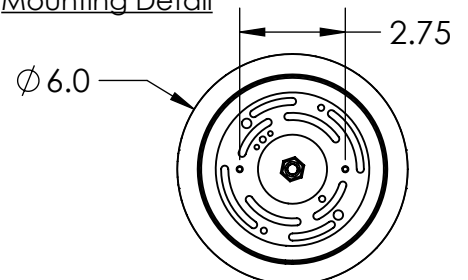

Collection: DOWNTOWN

Product #: CHB0020-31-SH

ELECTRICAL OPTIONS				
Product #	Electrical Type	Bulb Type	Wattage	Socket Type
CHB0020-31-XX-SH-XXX-E2	Incandescent	A19	60	Medium E26
CHB0020-31-XX-SH-XXX-G2	Flourescent	CFL/LED RETRO	13	GU-24

Bulbs Not Included

Visit [hammertonstudio.com](http://hammertonstudio.com) for product options and specifications.

5/6/2016 (B)

Mounting Packet: Y	Electrical Type: SEE TABLE
Approximate lbs.: 18	Bulb Qty: 4 Bulb Type: SEE TABLE
Finish: SEE WEB SITE FOR OPTIONS	Wattage: SEE TABLE Voltage: 120
Top Diffuser: OPEN	Socket Type: SEE TABLE
Bottom Diffuser: FABRIC	UL Location: DRY

### Mounting Detail

MOUNTS DIRECTLY TO J-BOX

All fixtures created by Hammerton are handcrafted by artisans. Dimensions may vary up to 7/8".

© Copyright 2016. All rights in design, detail or invention of this drawing are reserved as the property of Hammerton. Any imitation or adaptation without written consent is strictly prohibited.