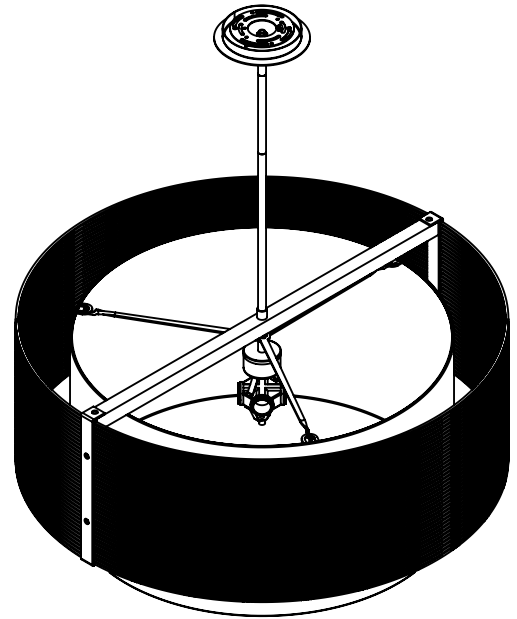

Collection: DOWNTOWN

Product #: CHB0020-31-SH

ELECTRICAL OPTIONS				
Product #	Electrical Type	Bulb Type	Wattage	Socket Type
CHB0020-31-XX-SH-XXX-E2	Incandescent	A19	60	Medium E26
CHB0020-31-XX-SH-XXX-G2	Flourescent	CFL/LED RETRO	13	GU-24

Bulbs Not Included

Visit [hammertonstudio.com](http://hammertonstudio.com) for product options and specifications.

5/6/2016 (B)

Mounting Packet: Y	Electrical Type: SEE TABLE
Approximate lbs.: 18	Bulb Qty: 4 Bulb Type: SEE TABLE
Finish: SEE WEB SITE FOR OPTIONS	Wattage: SEE TABLE Voltage: 120
Top Diffuser: OPEN	Socket Type: SEE TABLE
Bottom Diffuser: FABRIC	UL Location: DRY

### Mounting Detail

MOUNTS DIRECTLY TO J-BOX

All fixtures created by Hammerton are handcrafted by artisans. Dimensions may vary up to 7/8".

© Copyright 2016. All rights in design, detail or invention of this drawing are reserved as the property of Hammerton. Any imitation or adaptation without written consent is strictly prohibited.