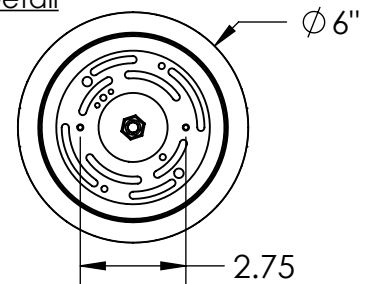

Collection: DOWNTOWN

Product #: CHB0020-24

NO LENS, EXPOSED LAMPING

FROSTED GLASS CYLINDER

Product #	Electrical Type	Bulb Type	Wattage	Socket Type
CHB0020-24-XX-X-XXX-E2	Incandescent	A19	100	Medium E26
CHB0020-24-XX-X-XXX-G2	Flourescent	CFL/LED RETRO	13	GU-24

*Bulbs Not Included*

Visit [hammertonstudio.com](http://hammertonstudio.com) for product options and specifications.

5/6/2016 ©

Mounting Packet: Y	Electrical Type: SEE TABLE
Approximate lbs.: 15	Bulb Qty: 1 Bulb Type: SEE TABLE
Finish: SEE WEB SITE FOR OPTIONS	Wattage: SEE TABLE Voltage: 120
Top Diffuser: OPEN	Socket Type: SEE TABLE
Bottom Diffuser: OPEN	UL Location: DRY

Mounting Detail

MOUNTS DIRECTLY TO J-BOX

All fixtures created by Hammerton are handcrafted by artisans. Dimensions may vary up to 7/8".

© Copyright 2016. All rights in design, detail or invention of this drawing are reserved as the property of Hammerton. Any imitation or adaptation without written consent is strictly prohibited.