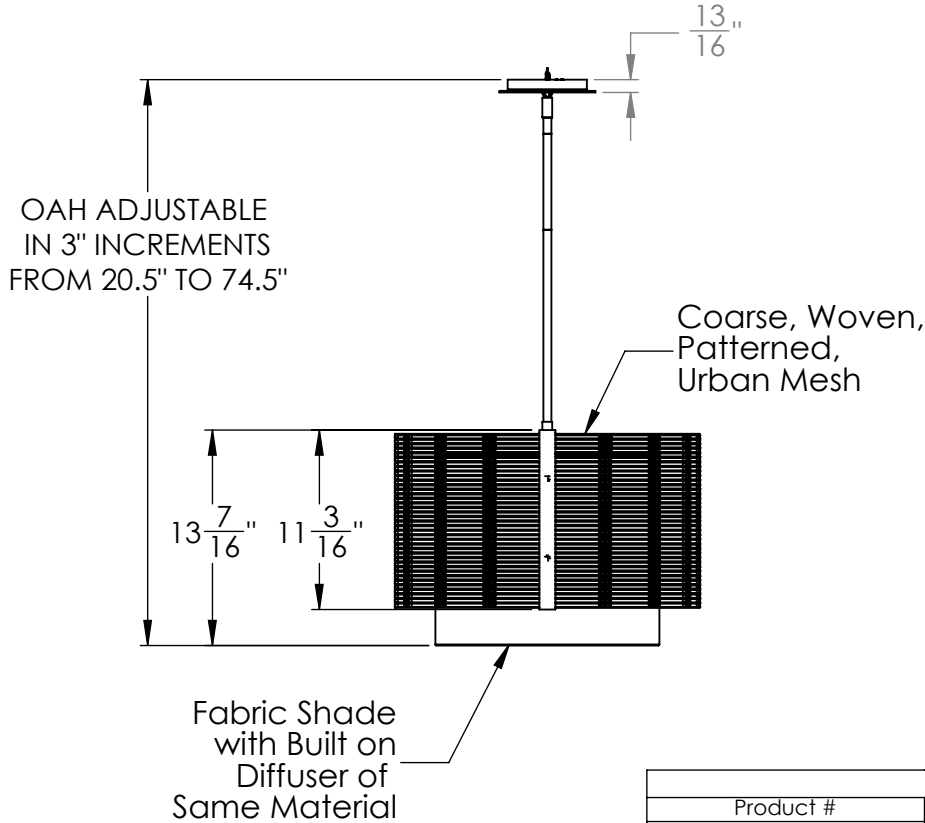

Collection: DOWNTOWN MESH

Product #: CHB0020-19-SH

ELECTRICAL OPTIONS				
Product #	Electrical Type	Bulb Type	Wattage	Socket Type
CHB0020-19-XX-SH-00X-E2	Incandescent	A19	60	Medium E26
CHB0020-19-XX-SH-00X-G2	Flourescent	CFL/LED RETRO	13	GU-24

Bulbs Not Included

Visit hammertonstudio.com for product options and specifications.

7/26/2021 (B)

Mounting Packet: Y	Electrical Type: SEE TABLE
Approximate lbs.: 15	Bulb Qty: 4 Bulb Type: SEE TABLE
Finish: SEE WEB SITE FOR OPTIONS	Wattage: SEE TABLE Voltage: 120
Top Diffuser: OPEN	Socket Type: SEE TABLE
Bottom Diffuser: FABRIC	UL Location: DRY

Mounting Detail

MOUNTS DIRECTLY TO J-BOX

All fixtures created by Hammerton are handcrafted by artisans. Dimensions may vary up to 7/8".

© Copyright 2020. All rights in design, detail or invention of this drawing are reserved as the property of Hammerton. Any imitation or adaptation without written consent is strictly prohibited.