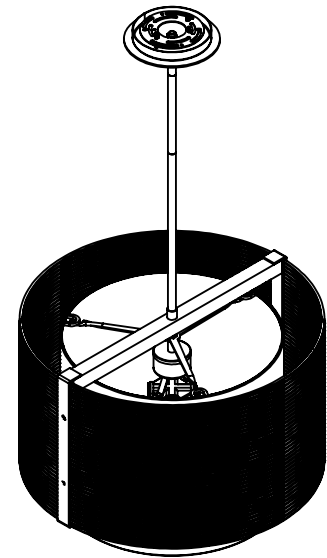

Collection: DOWNTOWN MESH

Product #: CHB0020-19-SH

ELECTRICAL OPTIONS				
Product #	Electrical Type	Bulb Type	Wattage	Socket Type
CHB0020-19-XX-SH-00X-E2	Incandescent	A19	60	Medium E26
CHB0020-19-XX-SH-00X-G2	Flourescent	CFL/LED RETRO	13	GU-24

Bulbs Not Included

Visit hammertonstudio.com for product options and specifications.

7/26/2021 (B)

Mounting Packet: Y	Electrical Type: SEE TABLE
Approximate lbs.: 15	Bulb Qty: 4 Bulb Type: SEE TABLE
Finish: SEE WEB SITE FOR OPTIONS	Wattage: SEE TABLE Voltage: 120
Top Diffuser: OPEN	Socket Type: SEE TABLE
Bottom Diffuser: FABRIC	UL Location: DRY

Mounting Detail

MOUNTS DIRECTLY TO J-BOX

All fixtures created by Hammerton are handcrafted by artisans. Dimensions may vary up to 7/8".

© Copyright 2020. All rights in design, detail or invention of this drawing are reserved as the property of Hammerton. Any imitation or adaptation without written consent is strictly prohibited.