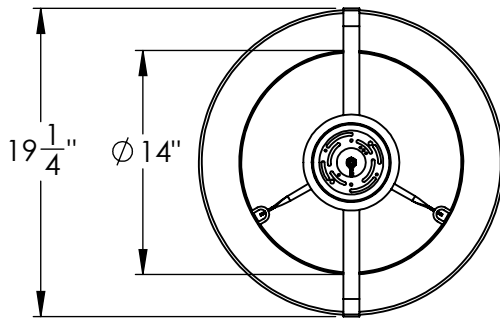

Collection: DOWNTOWN MESH

Product #: CHB0020-19-SH

ELECTRICAL OPTIONS				
Product #	Electrical Type	Bulb Type	Wattage	Socket Type
CHB0020-19-XX-SH-00X-E2	Incandescent	A19	60	Medium E26
CHB0020-19-XX-SH-00X-G2	Flourescent	CFL/LED RETRO	13	GU-24

Bulbs Not Included

Visit hammertonstudio.com for product options and specifications.

7/26/2021 (B)

Mounting Packet: Y	Electrical Type: SEE TABLE
Approximate lbs.: 15	Bulb Qty: 4 Bulb Type: SEE TABLE
Finish: SEE WEB SITE FOR OPTIONS	Wattage: SEE TABLE Voltage: 120
Top Diffuser: OPEN	Socket Type: SEE TABLE
Bottom Diffuser: FABRIC	UL Location: DRY

Mounting Detail

MOUNTS DIRECTLY TO J-BOX

All fixtures created by Hammerton are handcrafted by artisans. Dimensions may vary up to 7/8".

© Copyright 2020. All rights in design, detail or invention of this drawing are reserved as the property of Hammerton. Any imitation or adaptation without written consent is strictly prohibited.