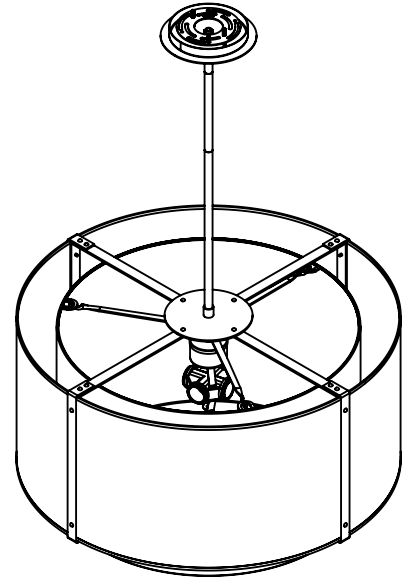

Collection: UPTOWN MESH

Product #: CHB0019-24-SH

Electrical Options				
Product #	Electrical Type	Bulb Type	Wattage	Socket Type
CHB0019-24-XX-SH-00X-E2	Incandescent	A19	60	Medium E26
CHB0019-24-XX-SH-00X-G2	Flourescent	CFL/LED RETRO	13	GU-24

Bulbs Not Included

Visit [hammertonstudio.com](http://hammertonstudio.com) for product options and specifications.

3/23/2016 (B)

Mounting Packet: Y	Electrical Type: SEE TABLE
Approximate lbs.: 13	Bulb Qty: 4 Bulb Type: SEE TABLE
Finish: SEE WEB SITE FOR OPTIONS	Wattage: SEE TABLE Voltage: 120
Top Diffuser: OPEN	Socket Type: SEE TABLE
Bottom Diffuser: FABRIC	UL Location: DRY

### Mounting Detail

MOUNTS DIRECTLY TO J-BOX

All fixtures created by Hammerton are handcrafted by artisans. Dimensions may vary up to 7/8".

© Copyright 2016. All rights in design, detail or invention of this drawing are reserved as the property of Hammerton. Any imitation or adaptation without written consent is strictly prohibited.