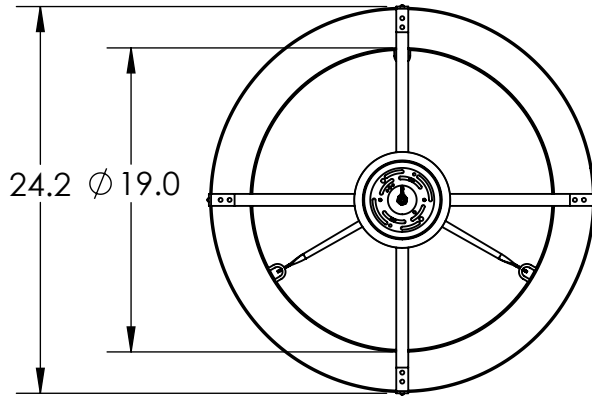

Collection: UPTOWN MESH

Product #: CHB0019-24-SH

Electrical Options				
Product #	Electrical Type	Bulb Type	Wattage	Socket Type
CHB0019-24-XX-SH-00X-E2	Incandescent	A19	60	Medium E26
CHB0019-24-XX-SH-00X-G2	Flourescent	CFL/LED RETRO	13	GU-24

Bulbs Not Included

Visit [hammertonstudio.com](http://hammertonstudio.com) for product options and specifications.

3/23/2016 (B)

Mounting Packet: Y	Electrical Type: SEE TABLE
Approximate lbs.: 13	Bulb Qty: 4 Bulb Type: SEE TABLE
Finish: SEE WEB SITE FOR OPTIONS	Wattage: SEE TABLE Voltage: 120
Top Diffuser: OPEN	Socket Type: SEE TABLE
Bottom Diffuser: FABRIC	UL Location: DRY

### Mounting Detail

MOUNTS DIRECTLY TO J-BOX

All fixtures created by Hammerton are handcrafted by artisans. Dimensions may vary up to 7/8".

© Copyright 2016. All rights in design, detail or invention of this drawing are reserved as the property of Hammerton. Any imitation or adaptation without written consent is strictly prohibited.