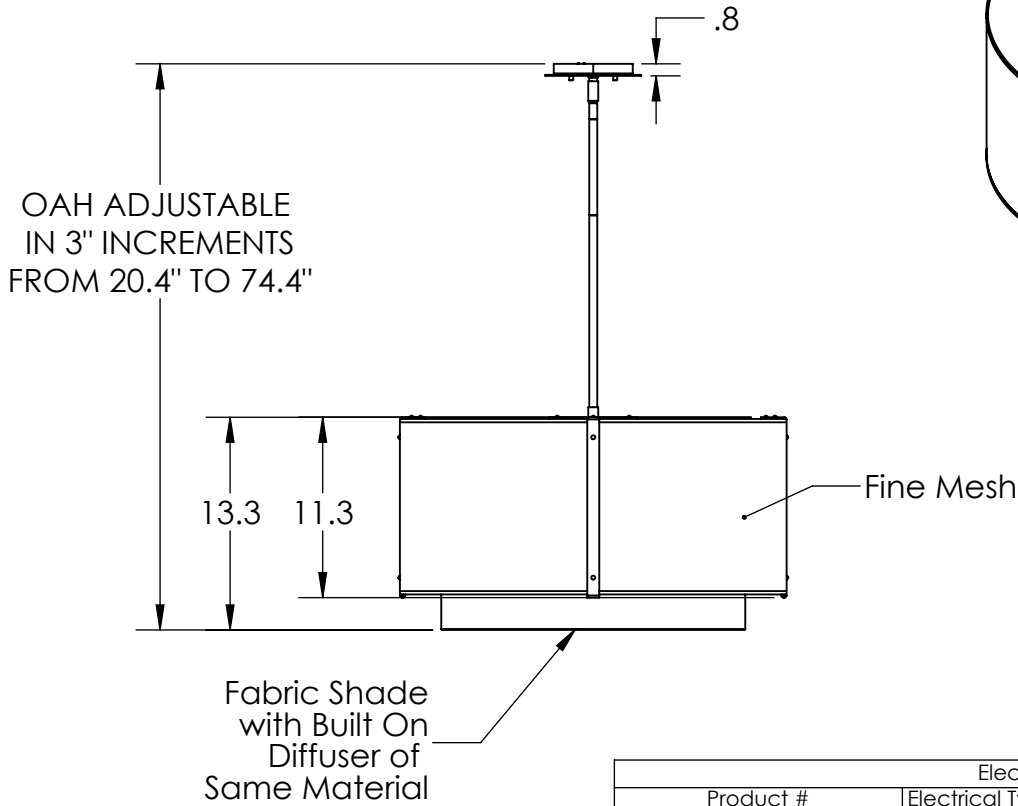

Collection: UPTOWN MESH

Product #: CHB0019-24-SH

Electrical Options				
Product #	Electrical Type	Bulb Type	Wattage	Socket Type
CHB0019-24-XX-SH-00X-E2	Incandescent	A19	60	Medium E26
CHB0019-24-XX-SH-00X-G2	Flourescent	CFL/LED RETRO	13	GU-24

Bulbs Not Included

Visit hammertonstudio.com for product options and specifications.

3/23/2016 (B)

Mounting Packet: Y	Electrical Type: SEE TABLE
Approximate lbs.: 13	Bulb Qty: 4 Bulb Type: SEE TABLE
Finish: SEE WEB SITE FOR OPTIONS	Wattage: SEE TABLE Voltage: 120
Top Diffuser: OPEN	Socket Type: SEE TABLE
Bottom Diffuser: FABRIC	UL Location: DRY