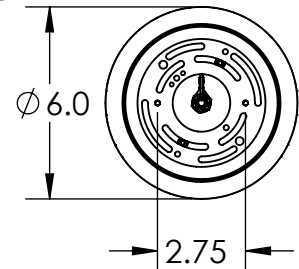

Collection: UPTOWN MESH

Product #: CHB0019-24-SH

Electrical Options				
Product #	Electrical Type	Bulb Type	Wattage	Socket Type
CHB0019-24-XX-SH-00X-E2	Incandescent	A19	60	Medium E26
CHB0019-24-XX-SH-00X-G2	Flourescent	CFL/LED RETRO	13	GU-24

Bulbs Not Included

Visit [hammertonstudio.com](http://hammertonstudio.com) for product options and specifications.

3/23/2016 (B)

Mounting Packet: Y	Electrical Type: SEE TABLE
Approximate lbs.: 13	Bulb Qty: 4 Bulb Type: SEE TABLE
Finish: SEE WEB SITE FOR OPTIONS	Wattage: SEE TABLE Voltage: 120
Top Diffuser: OPEN	Socket Type: SEE TABLE
Bottom Diffuser: FABRIC	UL Location: DRY

### Mounting Detail

MOUNTS DIRECTLY TO J-BOX

All fixtures created by Hammerton are handcrafted by artisans. Dimensions may vary up to 7/8".

© Copyright 2016. All rights in design, detail or invention of this drawing are reserved as the property of Hammerton. Any imitation or adaptation without written consent is strictly prohibited.