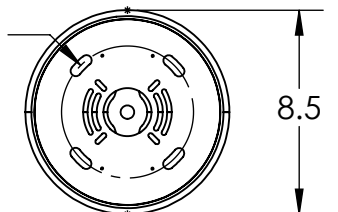

Collection: TEMPEST

Product #: CHB0013-60

Bulbs Not Included

Visit hammertonstudio.com for product options and specifications.

4/26/2018 (A)

Mounting Packet: Z	Electrical Type: INCANDESCENT
Approximate lbs.: 110	Bulb Qty: 8 Bulb Type: T8
Finish: SEE WEB SITE FOR OPTIONS	Wattage: 60 Voltage: 120
Top Diffuser: OPEN	Socket Type: MEDIUM E26
Bottom Diffuser: OPEN	UL Location: DRY

Mounting Detail

Ø 5.5 BOLT
CIRCLE

All fixtures created by Hammerton are handcrafted by artisans. Dimensions may vary up to 7/8".

© Copyright 2016. All rights in design, detail or invention of this drawing are reserved as the property of Hammerton. Any imitation or adaptation without written consent is strictly prohibited.