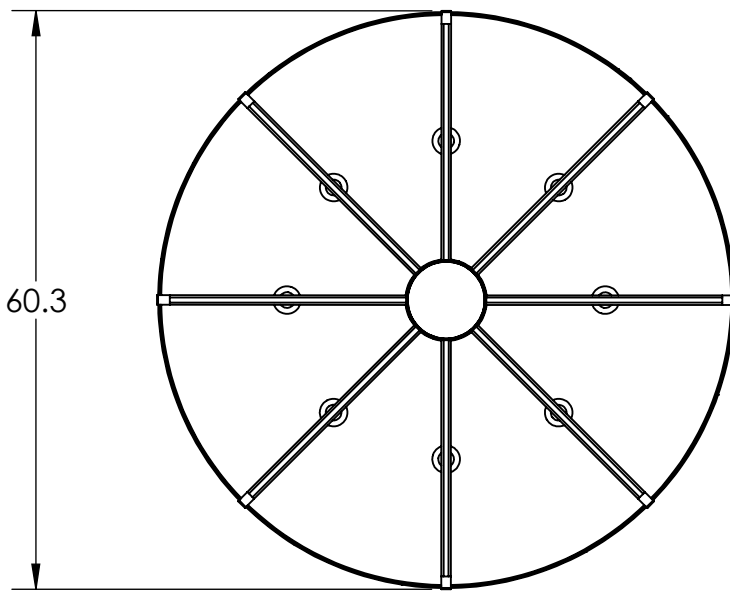

Collection: TEMPEST

Product #: CHB0013-60

Bulbs Not Included

Visit hammertonstudio.com for product options and specifications.

4/26/2018 (A)

Mounting Packet: Z	Electrical Type: INCANDESCENT
Approximate lbs.: 110	Bulb Qty: 8 Bulb Type: T8
Finish: SEE WEB SITE FOR OPTIONS	Wattage: 60 Voltage: 120
Top Diffuser: OPEN	Socket Type: MEDIUM E26
Bottom Diffuser: OPEN	UL Location: DRY

Mounting Detail

Ø 5.5 BOLT
CIRCLE

All fixtures created by Hammerton are handcrafted by artisans. Dimensions may vary up to 7/8".

© Copyright 2016. All rights in design, detail or invention of this drawing are reserved as the property of Hammerton. Any imitation or adaptation without written consent is strictly prohibited.