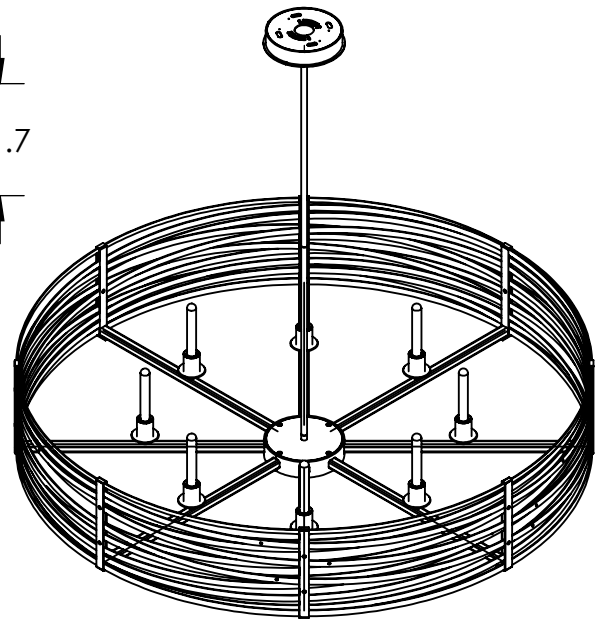

Collection: TEMPEST

Product #: CHB0013-60

Bulbs Not Included

Visit hammertonstudio.com for product options and specifications.

4/26/2018 (A)

Mounting Packet: Z	Electrical Type: INCANDESCENT
Approximate lbs.: 110	Bulb Qty: 8 Bulb Type: T8
Finish: SEE WEB SITE FOR OPTIONS	Wattage: 60 Voltage: 120
Top Diffuser: OPEN	Socket Type: MEDIUM E26
Bottom Diffuser: OPEN	UL Location: DRY

Mounting Detail

Ø 5.5 BOLT
CIRCLE

All fixtures created by Hammerton are handcrafted by artisans. Dimensions may vary up to 7/8".

© Copyright 2016. All rights in design, detail or invention of this drawing are reserved as the property of Hammerton. Any imitation or adaptation without written consent is strictly prohibited.