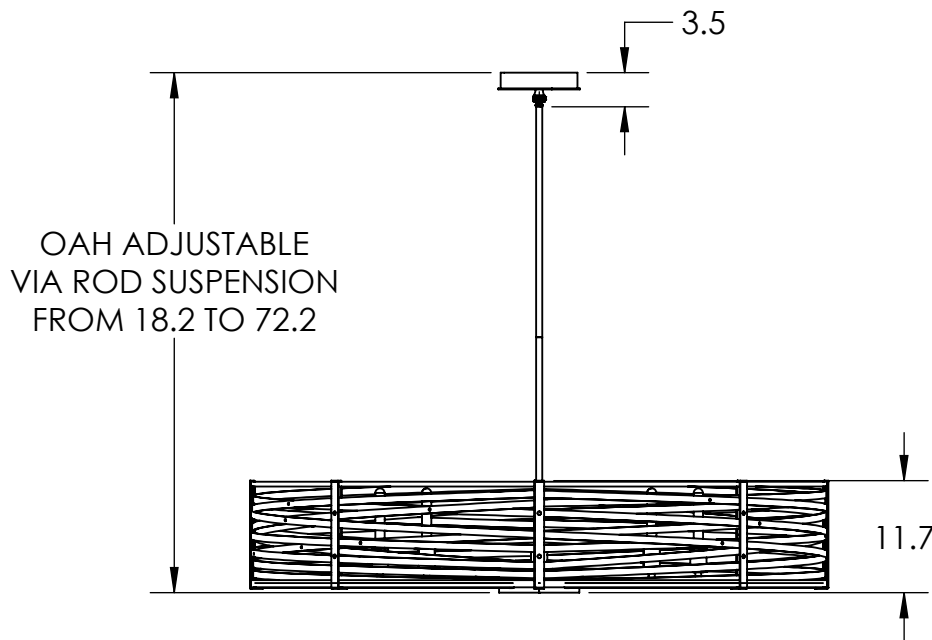

Collection: TEMPEST

Product #: CHB0013-60

Bulbs Not Included

Visit hammertonstudio.com for product options and specifications.

4/26/2018 (A)

Mounting Packet: Z	Electrical Type: INCANDESCENT
Approximate lbs.: 110	Bulb Qty: 8 Bulb Type: T8
Finish: SEE WEB SITE FOR OPTIONS	Wattage: 60 Voltage: 120
Top Diffuser: OPEN	Socket Type: MEDIUM E26
Bottom Diffuser: OPEN	UL Location: DRY

Mounting Detail

Ø 5.5 BOLT
CIRCLE

All fixtures created by Hammerton are handcrafted by artisans. Dimensions may vary up to 7/8".

© Copyright 2016. All rights in design, detail or invention of this drawing are reserved as the property of Hammerton. Any imitation or adaptation without written consent is strictly prohibited.