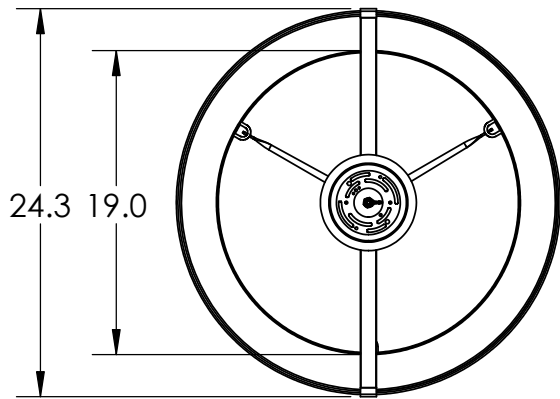

Collection: TEMPEST

Product #: CHB0013-24-SH

OAH ADJUSTABLE
IN 3" INCREMENTS
FROM 21" TO 75"

Fabric Shade
with Built On
Diffuser of Same
Material

ELECTRICAL OPTIONS				
Product #	Electrical Type	Bulb Type	Wattage	Socket Type
CHB0013-24-XX-SH-XXX-E2	Incandescent	A19	60	Medium E26
CHB0013-24-XX-SH-XXX-G2	Flourescent	CFL/LED RETRO	13	GU-24

Bulbs Not Included

Visit hammertonstudio.com for product options and specifications.

11/21/2016 (D)

Mounting Packet: Y	Electrical Type: SEE TABLE
Approximate lbs.: 28	Bulb Qty: 4 Bulb Type: SEE TABLE
Finish: SEE WEB SITE FOR OPTIONS	Wattage: SEE TABLE Voltage: 120
Top Diffuser: OPEN	Socket Type: SEE TABLE
Bottom Diffuser: FABRIC	UL Location: DRY

Mounting Detail

MOUNTS DIRECTLY TO J-BOX

All fixtures created by Hammerton are handcrafted by artisans. Dimensions may vary up to 7/8".

© Copyright 2016. All rights in design, detail or invention of this drawing are reserved as the property of Hammerton. Any imitation or adaptation without written consent is strictly prohibited.