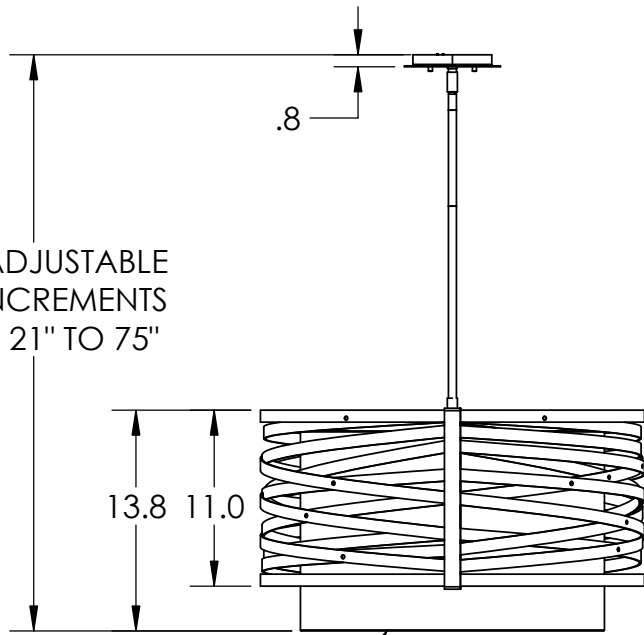

Collection: TEMPEST

Product #: CHB0013-24-SH

OAH ADJUSTABLE
IN 3" INCREMENTS
FROM 21" TO 75"

Fabric Shade
with Built On
Diffuser of Same
Material

ELECTRICAL OPTIONS				
Product #	Electrical Type	Bulb Type	Wattage	Socket Type
CHB0013-24-XX-SH-XXX-E2	Incandescent	A19	60	Medium E26
CHB0013-24-XX-SH-XXX-G2	Flourescent	CFL/LED RETRO	13	GU-24

Bulbs Not Included

Visit hammertonstudio.com for product options and specifications.

11/21/2016 (D)

Mounting Packet: Y	Electrical Type: SEE TABLE
Approximate lbs.: 28	Bulb Qty: 4 Bulb Type: SEE TABLE
Finish: SEE WEB SITE FOR OPTIONS	Wattage: SEE TABLE Voltage: 120
Top Diffuser: OPEN	Socket Type: SEE TABLE
Bottom Diffuser: FABRIC	UL Location: DRY

Mounting Detail

MOUNTS DIRECTLY TO J-BOX

All fixtures created by Hammerton are handcrafted by artisans. Dimensions may vary up to 7/8".

© Copyright 2016. All rights in design, detail or invention of this drawing are reserved as the property of Hammerton. Any imitation or adaptation without written consent is strictly prohibited.