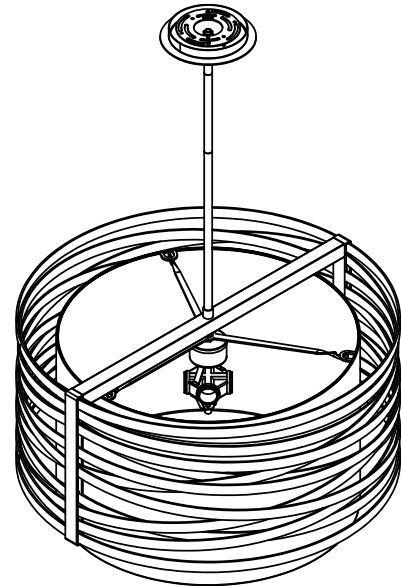

Collection: TEMPEST

Product #: CHB0013-24-SH

OAH ADJUSTABLE
IN 3" INCREMENTS
FROM 21" TO 75"

Fabric Shade
with Built On
Diffuser of Same
Material

ELECTRICAL OPTIONS				
Product #	Electrical Type	Bulb Type	Wattage	Socket Type
CHB0013-24-XX-SH-XXX-E2	Incandescent	A19	60	Medium E26
CHB0013-24-XX-SH-XXX-G2	Flourescent	CFL/LED RETRO	13	GU-24

Bulbs Not Included

Visit hammertonstudio.com for product options and specifications.

11/21/2016 (D)

Mounting Packet: Y	Electrical Type: SEE TABLE
Approximate lbs.: 28	Bulb Qty: 4 Bulb Type: SEE TABLE
Finish: SEE WEB SITE FOR OPTIONS	Wattage: SEE TABLE Voltage: 120
Top Diffuser: OPEN	Socket Type: SEE TABLE
Bottom Diffuser: FABRIC	UL Location: DRY

Mounting Detail

MOUNTS DIRECTLY TO J-BOX

All fixtures created by Hammerton are handcrafted by artisans. Dimensions may vary up to 7/8".

© Copyright 2016. All rights in design, detail or invention of this drawing are reserved as the property of Hammerton. Any imitation or adaptation without written consent is strictly prohibited.