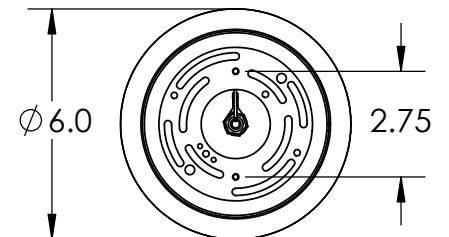

Collection: TEMPEST

Product #: CHB0013-24-SH

OAH ADJUSTABLE
IN 3" INCREMENTS
FROM 21" TO 75"

Fabric Shade
with Built On
Diffuser of Same
Material

ELECTRICAL OPTIONS				
Product #	Electrical Type	Bulb Type	Wattage	Socket Type
CHB0013-24-XX-SH-XXX-E2	Incandescent	A19	60	Medium E26
CHB0013-24-XX-SH-XXX-G2	Flourescent	CFL/LED RETRO	13	GU-24

Bulbs Not Included

Visit hammertonstudio.com for product options and specifications.

11/21/2016 (D)

Mounting Packet: Y	Electrical Type: SEE TABLE
Approximate lbs.: 28	Bulb Qty: 4 Bulb Type: SEE TABLE
Finish: SEE WEB SITE FOR OPTIONS	Wattage: SEE TABLE Voltage: 120
Top Diffuser: OPEN	Socket Type: SEE TABLE
Bottom Diffuser: FABRIC	UL Location: DRY

Mounting Detail

MOUNTS DIRECTLY TO J-BOX

All fixtures created by Hammerton are handcrafted by artisans. Dimensions may vary up to 7/8".

© Copyright 2016. All rights in design, detail or invention of this drawing are reserved as the property of Hammerton. Any imitation or adaptation without written consent is strictly prohibited.