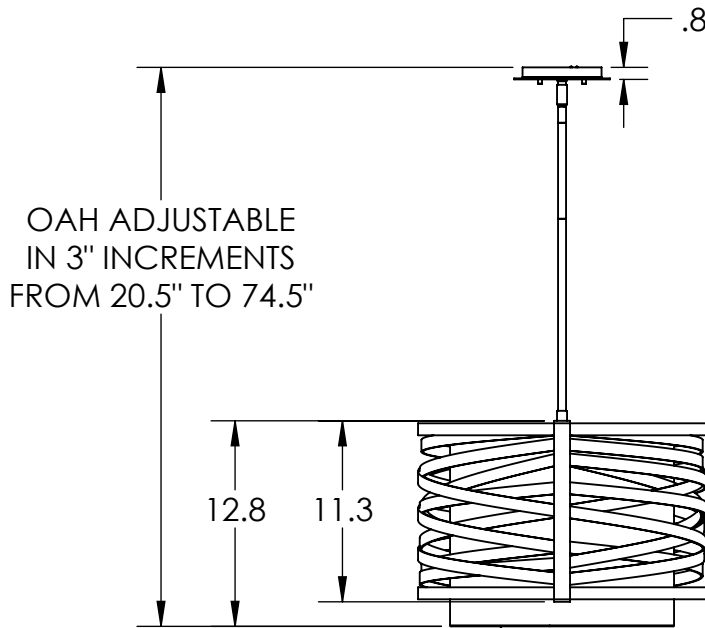

Collection: TEMPEST

Product #: CHB0013-18-SH

Fabric Shade
with Built On
Diffuser of Same
Material

| Product # | Electrical Type | Bulb Type | Wattage | Socket Type |
|-------------------------|-----------------|---------------|---------|-------------|
| CHB0013-18-XX-SH-00X-E2 | Incandescent | A19 | 60 | Medium E26 |
| CHB0013-18-XX-SH-00X-G2 | Flourescent | CFL/LED RETRO | 13 | GU-24 |

Bulbs Not Included

Visit hammertonstudio.com for product options and specifications.

5/31/2016 (B)

| | |
|----------------------------------|----------------------------------|
| Mounting Packet: Y | Electrical Type: SEE TABLE |
| Approximate lbs.: 22 | Bulb Qty: 4 Bulb Type: SEE TABLE |
| Finish: SEE WEB SITE FOR OPTIONS | Wattage: SEE TABLE Voltage: 120 |
| Top Diffuser: OPEN | Socket Type: SEE TABLE |
| Bottom Diffuser: FABRIC | UL Location: DRY |

Mounting Detail

MOUNTS DIRECTLY TO J-BOX

All fixtures created by Hammerton are handcrafted by artisans. Dimensions may vary up to 7/8".

© Copyright 2016. All rights in design, detail or invention of this drawing are reserved as the property of Hammerton. Any imitation or adaptation without written consent is strictly prohibited.