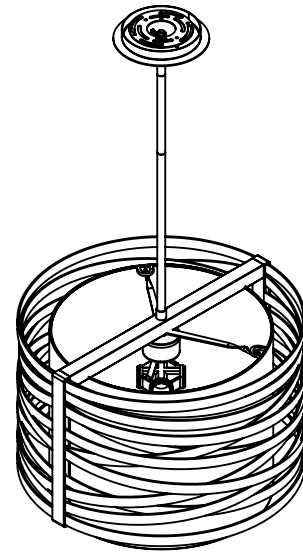

Collection: TEMPEST

Product #: CHB0013-18-SH

Fabric Shade
with Built On
Diffuser of Same
Material

| Product # | Electrical Type | Bulb Type | Wattage | Socket Type |
|-------------------------|-----------------|---------------|---------|-------------|
| CHB0013-18-XX-SH-00X-E2 | Incandescent | A19 | 60 | Medium E26 |
| CHB0013-18-XX-SH-00X-G2 | Flourescent | CFL/LED RETRO | 13 | GU-24 |

Bulbs Not Included

Visit hammertonstudio.com for product options and specifications.

5/31/2016 (B)

| | |
|----------------------------------|----------------------------------|
| Mounting Packet: Y | Electrical Type: SEE TABLE |
| Approximate lbs.: 22 | Bulb Qty: 4 Bulb Type: SEE TABLE |
| Finish: SEE WEB SITE FOR OPTIONS | Wattage: SEE TABLE Voltage: 120 |
| Top Diffuser: OPEN | Socket Type: SEE TABLE |
| Bottom Diffuser: FABRIC | UL Location: DRY |

Mounting Detail

MOUNTS DIRECTLY TO J-BOX

All fixtures created by Hammerton are handcrafted by artisans. Dimensions may vary up to 7/8".

© Copyright 2016. All rights in design, detail or invention of this drawing are reserved as the property of Hammerton. Any imitation or adaptation without written consent is strictly prohibited.