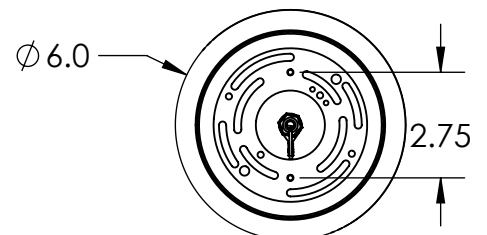

Collection: TEMPEST

Product #: CHB0013-18-SH

Fabric Shade
with Built On
Diffuser of Same
Material

| Product # | Electrical Type | Bulb Type | Wattage | Socket Type |
|-------------------------|-----------------|---------------|---------|-------------|
| CHB0013-18-XX-SH-00X-E2 | Incandescent | A19 | 60 | Medium E26 |
| CHB0013-18-XX-SH-00X-G2 | Flourescent | CFL/LED RETRO | 13 | GU-24 |

Bulbs Not Included

Visit hammertonstudio.com for product options and specifications.

5/31/2016 (B)

| | |
|----------------------------------|----------------------------------|
| Mounting Packet: Y | Electrical Type: SEE TABLE |
| Approximate lbs.: 22 | Bulb Qty: 4 Bulb Type: SEE TABLE |
| Finish: SEE WEB SITE FOR OPTIONS | Wattage: SEE TABLE Voltage: 120 |
| Top Diffuser: OPEN | Socket Type: SEE TABLE |
| Bottom Diffuser: FABRIC | UL Location: DRY |

Mounting Detail

MOUNTS DIRECTLY TO J-BOX

All fixtures created by Hammerton are handcrafted by artisans. Dimensions may vary up to 7/8".

© Copyright 2016. All rights in design, detail or invention of this drawing are reserved as the property of Hammerton. Any imitation or adaptation without written consent is strictly prohibited.