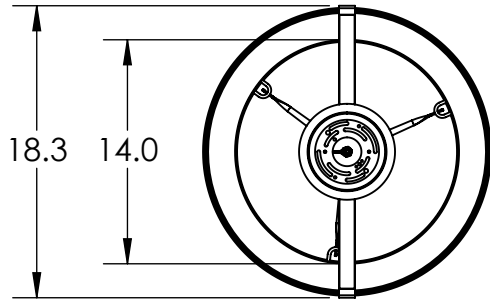

Collection: TEMPEST

Product #: CHB0013-18-SH

Fabric Shade
with Built On
Diffuser of Same
Material

| Product # | Electrical Type | Bulb Type | Wattage | Socket Type |
|-------------------------|-----------------|---------------|---------|-------------|
| CHB0013-18-XX-SH-00X-E2 | Incandescent | A19 | 60 | Medium E26 |
| CHB0013-18-XX-SH-00X-G2 | Flourescent | CFL/LED RETRO | 13 | GU-24 |

Bulbs Not Included

Visit hammertonstudio.com for product options and specifications.

5/31/2016 (B)

| | |
|----------------------------------|----------------------------------|
| Mounting Packet: Y | Electrical Type: SEE TABLE |
| Approximate lbs.: 22 | Bulb Qty: 4 Bulb Type: SEE TABLE |
| Finish: SEE WEB SITE FOR OPTIONS | Wattage: SEE TABLE Voltage: 120 |
| Top Diffuser: OPEN | Socket Type: SEE TABLE |
| Bottom Diffuser: FABRIC | UL Location: DRY |

Mounting Detail

MOUNTS DIRECTLY TO J-BOX

All fixtures created by Hammerton are handcrafted by artisans. Dimensions may vary up to 7/8".

© Copyright 2016. All rights in design, detail or invention of this drawing are reserved as the property of Hammerton. Any imitation or adaptation without written consent is strictly prohibited.