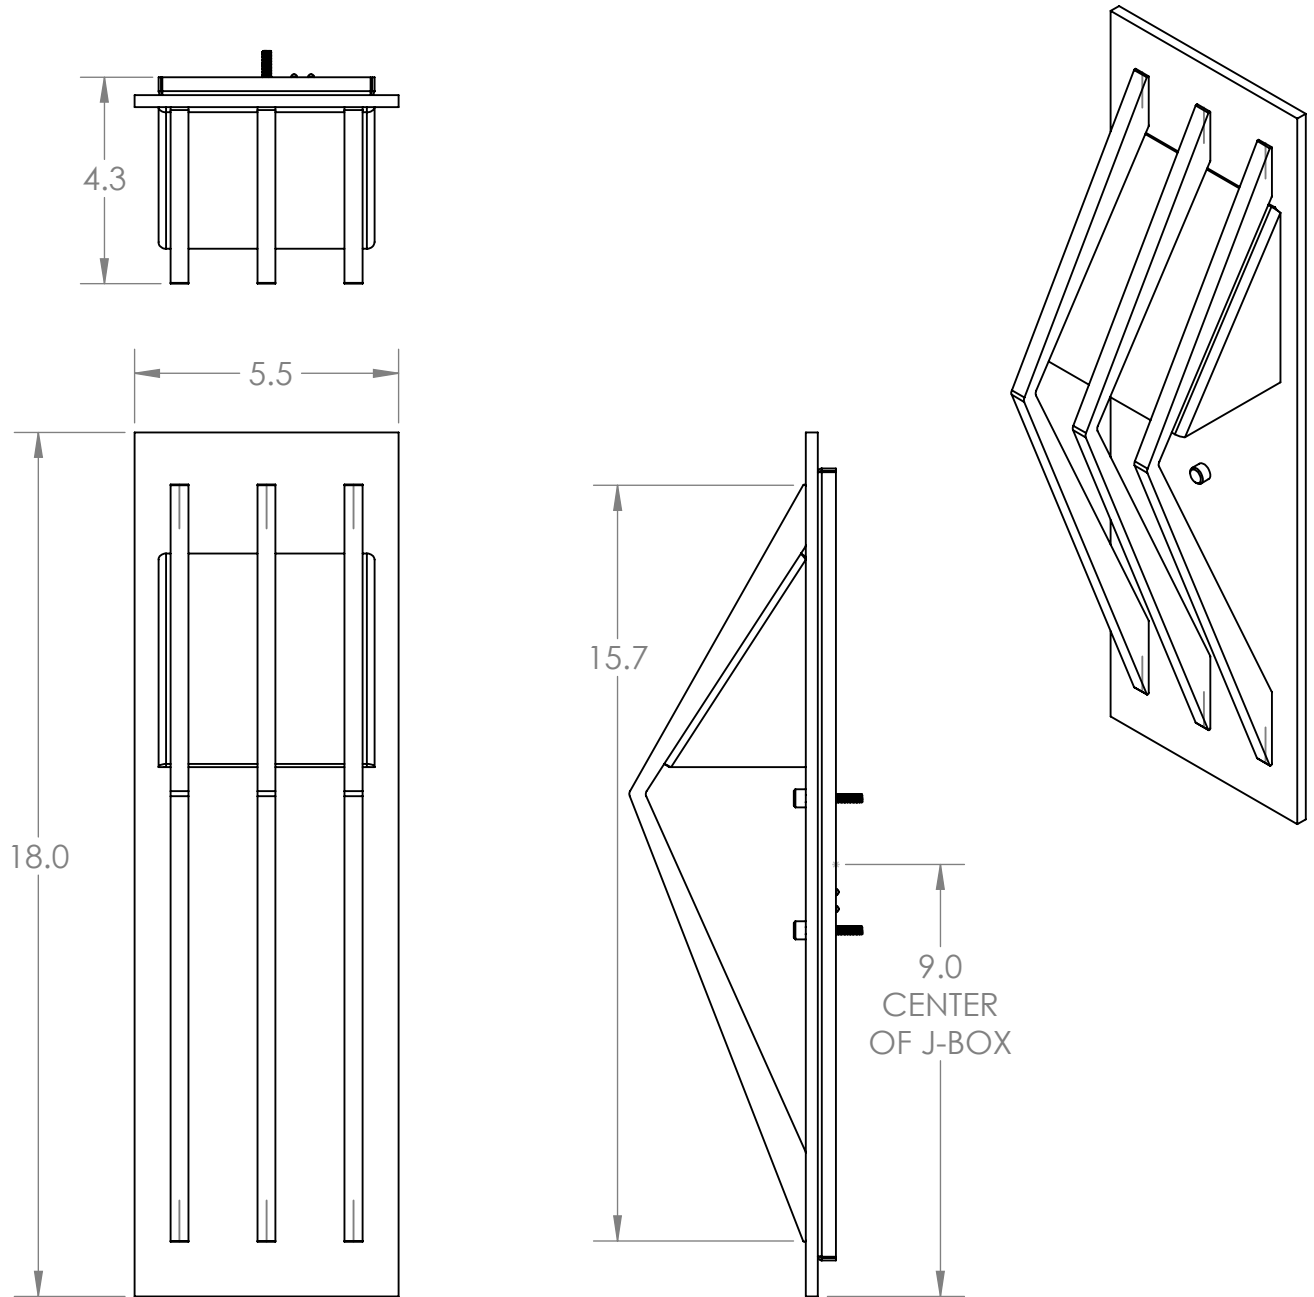

Collection: OD BRIDGE SCONCE

Product #: ODB0057-18

Bulbs Not Included

Visit hammertonstudio.com for product options and specifications.

10/25/2018 (A)

Mounting Packet: U	Electrical Type: INTEGRATED LED
Approximate lbs.: 13	Bulb Qty: 1 Bulb Type: N/A
Finish: SEE WEB SITE FOR OPTIONS	Lumens: 400 Voltage: 120
Top Diffuser: CLOSED METAL	Socket Type: N/A
Bottom Diffuser: OPEN	UL Location: WET

Mounting Detail

MOUNTS DIRECTLY TO J-BOX

All fixtures created by Hammerton are handcrafted by artisans. Dimensions may vary up to 7/8".

© Copyright 2017. All rights in design, detail or invention of this drawing are reserved as the property of Hammerton. Any imitation or adaptation without written consent is strictly prohibited.