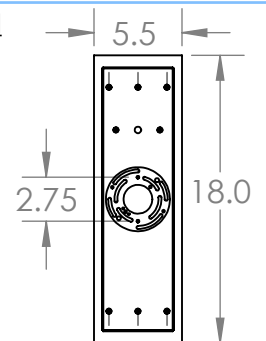

Collection: OD BRIDGE SCONCE

Product #: ODB0057-18

Bulbs Not Included

Visit hammertonstudio.com for product options and specifications.

10/25/2018 (A)

Mounting Packet: U	Electrical Type: INTEGRATED LED
Approximate lbs.: 13	Bulb Qty: 1 Bulb Type: N/A
Finish: SEE WEB SITE FOR OPTIONS	Lumens: 400 Voltage: 120
Top Diffuser: CLOSED METAL	Socket Type: N/A
Bottom Diffuser: OPEN	UL Location: WET

Mounting Detail

MOUNTS DIRECTLY TO J-BOX

All fixtures created by Hammerton are handcrafted by artisans. Dimensions may vary up to 7/8".

© Copyright 2017. All rights in design, detail or invention of this drawing are reserved as the property of Hammerton. Any imitation or adaptation without written consent is strictly prohibited.