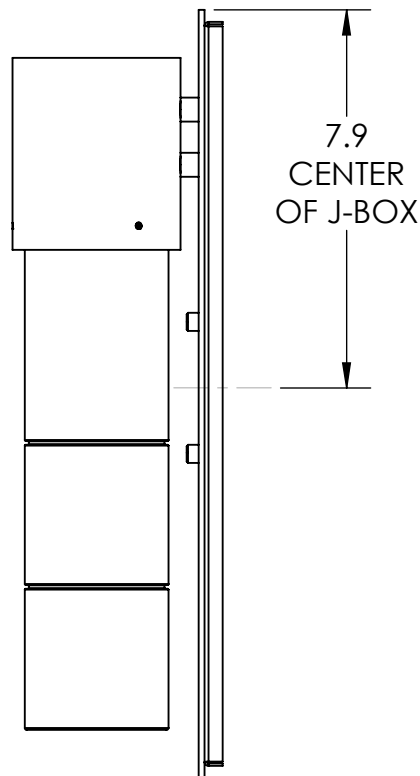

Collection: OUTDOOR

Product #: ODB0053-16

Bulbs Not Included

Visit hammertonstudio.com for product options and specifications.

12/12/2017 (A)

Mounting Packet: U	Electrical Type: INCANDESCENT
Approximate lbs.: 5	Bulb Qty: 1 Bulb Type: MR-16
Finish: SEE WEB SITE FOR OPTIONS	Wattage: 35 Voltage: 120
Top Diffuser: CLOSED	Socket Type: GU-10
Bottom Diffuser: OPEN	UL Location: WET

Mounting Detail

MOUNTS DIRECTLY TO J-BOX

All fixtures created by Hammerton are handcrafted by artisans. Dimensions may vary up to 7/8".

© Copyright 2018. All rights in design, detail or invention of this drawing are reserved as the property of Hammerton. Any imitation or adaptation without written consent is strictly prohibited.