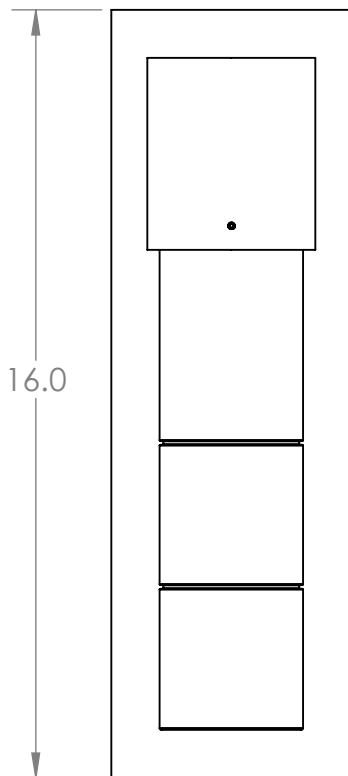

Collection: OUTDOOR

Product #: ODB0053-16

Bulbs Not Included

Visit hammertonstudio.com for product options and specifications.

12/12/2017 (A)

Mounting Packet: U	Electrical Type: INCANDESCENT
Approximate lbs.: 5	Bulb Qty: 1 Bulb Type: MR-16
Finish: SEE WEB SITE FOR OPTIONS	Wattage: 35 Voltage: 120
Top Diffuser: CLOSED	Socket Type: GU-10
Bottom Diffuser: OPEN	UL Location: WET

Mounting Detail

MOUNTS DIRECTLY TO J-BOX

All fixtures created by Hammerton are handcrafted by artisans. Dimensions may vary up to 7/8".

© Copyright 2018. All rights in design, detail or invention of this drawing are reserved as the property of Hammerton. Any imitation or adaptation without written consent is strictly prohibited.