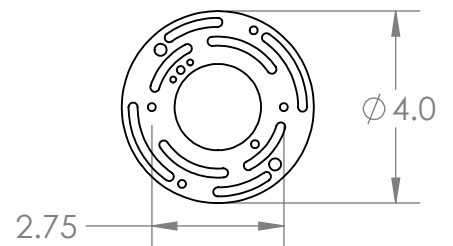

Collection: OUTDOOR

Product #: ODB0053-16

Bulbs Not Included

Visit hammertonstudio.com for product options and specifications.

12/12/2017 (A)

Mounting Packet: U	Electrical Type: INCANDESCENT
Approximate lbs.: 5	Bulb Qty: 1 Bulb Type: MR-16
Finish: SEE WEB SITE FOR OPTIONS	Wattage: 35 Voltage: 120
Top Diffuser: CLOSED	Socket Type: GU-10
Bottom Diffuser: OPEN	UL Location: WET

Mounting Detail

MOUNTS DIRECTLY TO J-BOX

All fixtures created by Hammerton are handcrafted by artisans. Dimensions may vary up to 7/8".

© Copyright 2018. All rights in design, detail or invention of this drawing are reserved as the property of Hammerton. Any imitation or adaptation without written consent is strictly prohibited.