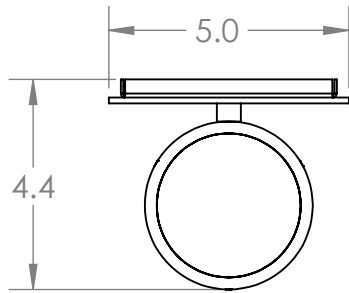

Collection: OUTDOOR

Product #: ODB0053-16

Bulbs Not Included

Visit hammertonstudio.com for product options and specifications.

12/12/2017 (A)

Mounting Packet: U	Electrical Type: INCANDESCENT
Approximate lbs.: 5	Bulb Qty: 1 Bulb Type: MR-16
Finish: SEE WEB SITE FOR OPTIONS	Wattage: 35 Voltage: 120
Top Diffuser: CLOSED	Socket Type: GU-10
Bottom Diffuser: OPEN	UL Location: WET

Mounting Detail

MOUNTS DIRECTLY TO J-BOX

All fixtures created by Hammerton are handcrafted by artisans. Dimensions may vary up to 7/8".

© Copyright 2018. All rights in design, detail or invention of this drawing are reserved as the property of Hammerton. Any imitation or adaptation without written consent is strictly prohibited.