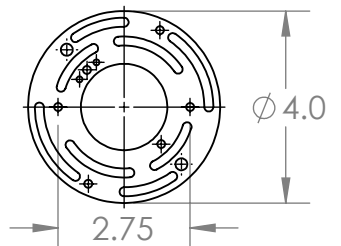

Mounting Packet: U	Electrical Type: INCANDESCENT
Approximate lbs.: 18	Bulb Qty: 1 Bulb Type: MR-16
Finish: SEE WEB SITE FOR OPTIONS	Wattage: 35 Voltage: 120
Top Diffuser: CLOSED	Socket Type: GU-10
Bottom Diffuser: CLOSED	UL Location: WET

**Mounting Detail**

**MOUNTS DIRECTLY TO J-BOX**

All fixtures created by Hammerton are handcrafted by artisans. Dimensions may vary up to 7/8".

© Copyright 2018. All rights in design, detail or invention of this drawing are reserved as the property of Hammerton. Any imitation or adaptation without written consent is strictly prohibited.