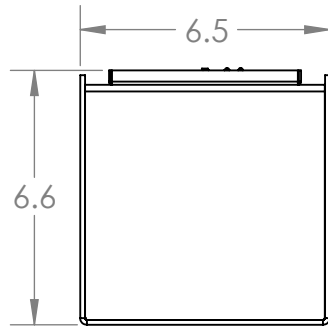

Collection: OUTDOOR

Product #: ODB0051-18

HAMMER
TEXTURED GLASS