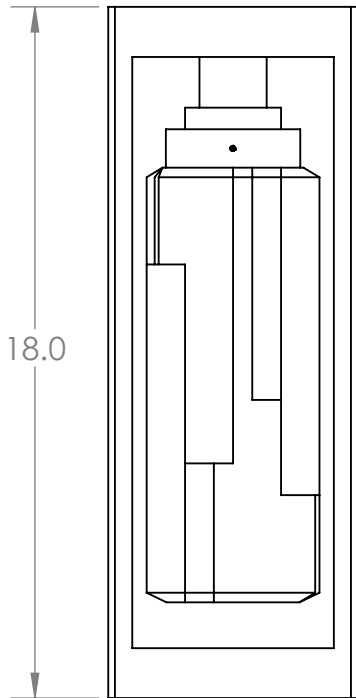

LEDGESTONE
GLASS