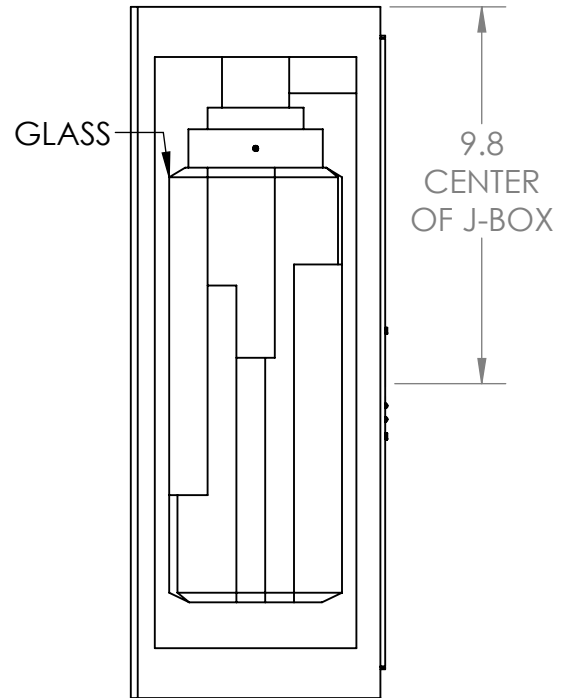

Collection: OUTDOOR

Product #: ODB0051-18

HAMMER  
TEXTURED GLASS

LEDGESTONE  
GLASS

*Bulbs Not Included*

Visit [hammertonstudio.com](http://hammertonstudio.com) for product options and specifications.

8/8/2018 (A)

Mounting Packet: U	Electrical Type: INCANDESCENT
Approximate lbs.: 18	Bulb Qty: 1 Bulb Type: MR-16
Finish: SEE WEB SITE FOR OPTIONS	Wattage: 35 Voltage: 120
Top Diffuser: CLOSED	Socket Type: GU-10
Bottom Diffuser: CLOSED	UL Location: WET

**Mounting Detail**

**MOUNTS DIRECTLY TO J-BOX**

All fixtures created by Hammerton are handcrafted by artisans. Dimensions may vary up to 7/8".

© Copyright 2018. All rights in design, detail or invention of this drawing are reserved as the property of Hammerton. Any imitation or adaptation without written consent is strictly prohibited.