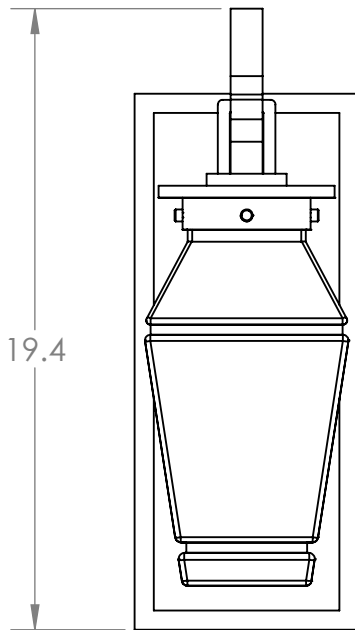

Collection: OUTDOOR

Product #: ODB0043-AG

Bulbs Not Included

Visit hammertonstudio.com for product options and specifications.

12/12/2017 (A)

Mounting Packet: U	Electrical Type: INCANDESCENT
Approximate lbs.: 15	Bulb Qty: 1 Bulb Type: A
Finish: SEE WEB SITE FOR OPTIONS	Wattage: 75 Voltage: 120
Top Diffuser: CLOSED	Socket Type: MEDIUM, E26
Bottom Diffuser: CLOSED	UL Location: WET

Mounting Detail

MOUNTS DIRECTLY TO J-BOX

All fixtures created by Hammerton are handcrafted by artisans. Dimensions may vary up to 7/8".

© Copyright 2018. All rights in design, detail or invention of this drawing are reserved as the property of Hammerton. Any imitation or adaptation without written consent is strictly prohibited.