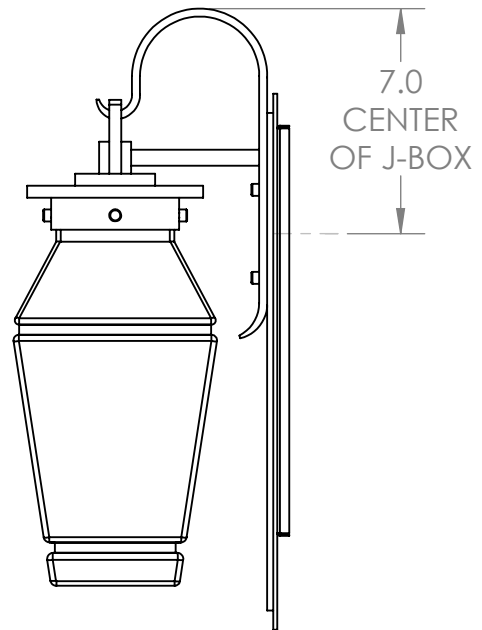

Collection: OUTDOOR

Product #: ODB0043-AG

Bulbs Not Included

Visit hammertonstudio.com for product options and specifications.

12/12/2017 (A)

Mounting Packet: U	Electrical Type: INCANDESCENT
Approximate lbs.: 15	Bulb Qty: 1 Bulb Type: A
Finish: SEE WEB SITE FOR OPTIONS	Wattage: 75 Voltage: 120
Top Diffuser: CLOSED	Socket Type: MEDIUM, E26
Bottom Diffuser: CLOSED	UL Location: WET

Mounting Detail

MOUNTS DIRECTLY TO J-BOX

All fixtures created by Hammerton are handcrafted by artisans. Dimensions may vary up to 7/8".

© Copyright 2018. All rights in design, detail or invention of this drawing are reserved as the property of Hammerton. Any imitation or adaptation without written consent is strictly prohibited.