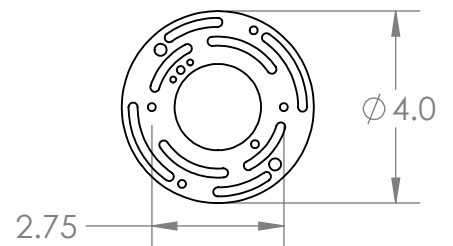

Collection: OUTDOOR

Product #: ODB0043-AG

Bulbs Not Included

Visit hammertonstudio.com for product options and specifications.

12/12/2017 (A)

Mounting Packet: U	Electrical Type: INCANDESCENT
Approximate lbs.: 15	Bulb Qty: 1 Bulb Type: A
Finish: SEE WEB SITE FOR OPTIONS	Wattage: 75 Voltage: 120
Top Diffuser: CLOSED	Socket Type: MEDIUM, E26
Bottom Diffuser: CLOSED	UL Location: WET

Mounting Detail

MOUNTS DIRECTLY TO J-BOX

All fixtures created by Hammerton are handcrafted by artisans. Dimensions may vary up to 7/8".

© Copyright 2018. All rights in design, detail or invention of this drawing are reserved as the property of Hammerton. Any imitation or adaptation without written consent is strictly prohibited.