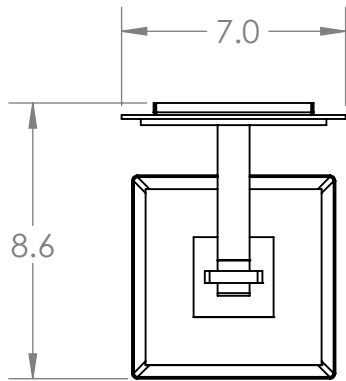

Collection: OUTDOOR

Product #: ODB0043-AG

Bulbs Not Included

Visit hammertonstudio.com for product options and specifications.

12/12/2017 (A)

Mounting Packet: U	Electrical Type: INCANDESCENT
Approximate lbs.: 15	Bulb Qty: 1 Bulb Type: A
Finish: SEE WEB SITE FOR OPTIONS	Wattage: 75 Voltage: 120
Top Diffuser: CLOSED	Socket Type: MEDIUM, E26
Bottom Diffuser: CLOSED	UL Location: WET

Mounting Detail

MOUNTS DIRECTLY TO J-BOX

All fixtures created by Hammerton are handcrafted by artisans. Dimensions may vary up to 7/8".

© Copyright 2018. All rights in design, detail or invention of this drawing are reserved as the property of Hammerton. Any imitation or adaptation without written consent is strictly prohibited.