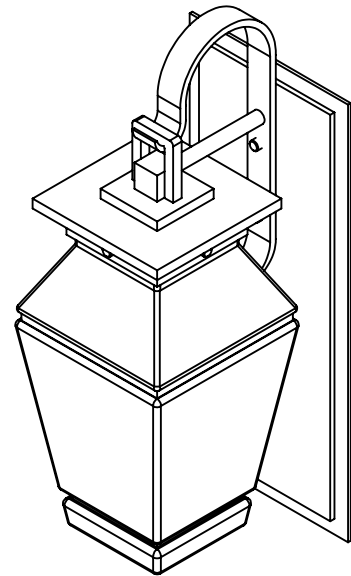

Collection: OUTDOOR

Product #: ODB0043-AG

Bulbs Not Included

Visit hammertonstudio.com for product options and specifications.

12/12/2017 (A)

Mounting Packet: U	Electrical Type: INCANDESCENT
Approximate lbs.: 15	Bulb Qty: 1 Bulb Type: A
Finish: SEE WEB SITE FOR OPTIONS	Wattage: 75 Voltage: 120
Top Diffuser: CLOSED	Socket Type: MEDIUM, E26
Bottom Diffuser: CLOSED	UL Location: WET

Mounting Detail

MOUNTS DIRECTLY TO J-BOX

All fixtures created by Hammerton are handcrafted by artisans. Dimensions may vary up to 7/8".

© Copyright 2018. All rights in design, detail or invention of this drawing are reserved as the property of Hammerton. Any imitation or adaptation without written consent is strictly prohibited.