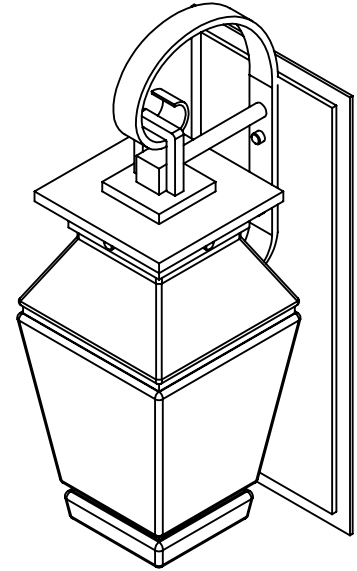

Collection: OUTDOOR

Product #: ODB0043-AE

Bulbs Not Included

Visit hammertonstudio.com for product options and specifications.

12/12/2017 (A)

Mounting Packet: U	Electrical Type: INCANDESCENT
Approximate lbs.: 15	Bulb Qty: 1 Bulb Type: A
Finish: SEE WEB SITE FOR OPTIONS	Wattage: 75 Voltage: 120
Top Diffuser: CLOSED	Socket Type: MEDIUM, E26
Bottom Diffuser: CLOSED	UL Location: WET

Mounting Detail

MOUNTS DIRECTLY TO J-BOX

All fixtures created by Hammerton are handcrafted by artisans. Dimensions may vary up to 7/8".

© Copyright 2018. All rights in design, detail or invention of this drawing are reserved as the property of Hammerton. Any imitation or adaptation without written consent is strictly prohibited.