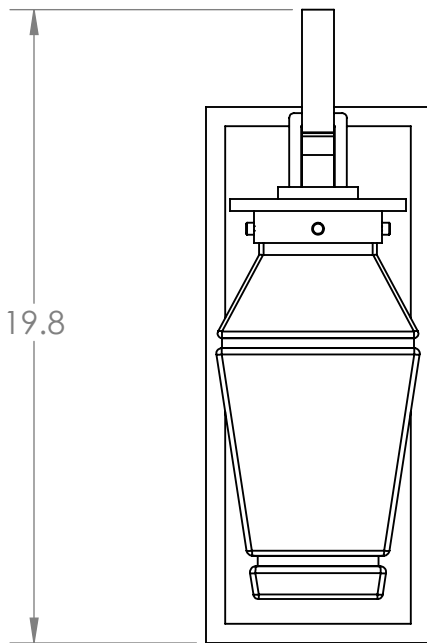

Collection: OUTDOOR

Product #: ODB0043-AE

Bulbs Not Included

Visit hammertonstudio.com for product options and specifications.

12/12/2017 (A)

Mounting Packet: U	Electrical Type: INCANDESCENT
Approximate lbs.: 15	Bulb Qty: 1 Bulb Type: A
Finish: SEE WEB SITE FOR OPTIONS	Wattage: 75 Voltage: 120
Top Diffuser: CLOSED	Socket Type: MEDIUM, E26
Bottom Diffuser: CLOSED	UL Location: WET

Mounting Detail

MOUNTS DIRECTLY TO J-BOX

All fixtures created by Hammerton are handcrafted by artisans. Dimensions may vary up to 7/8".

© Copyright 2018. All rights in design, detail or invention of this drawing are reserved as the property of Hammerton. Any imitation or adaptation without written consent is strictly prohibited.