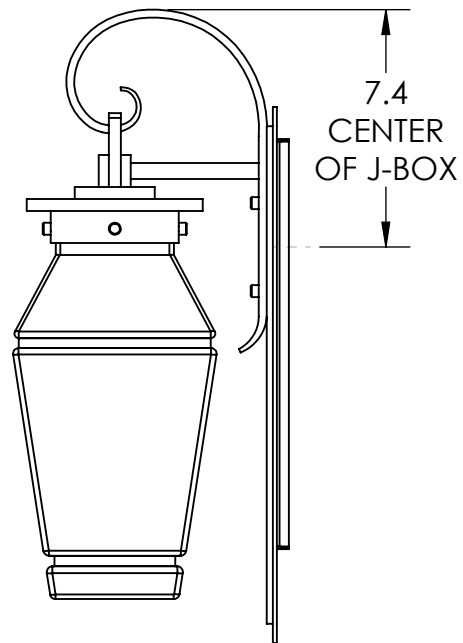

Collection: OUTDOOR

Product #: ODB0043-AE

Bulbs Not Included

Visit hammertonstudio.com for product options and specifications.

12/12/2017 (A)

Mounting Packet: U	Electrical Type: INCANDESCENT
Approximate lbs.: 15	Bulb Qty: 1 Bulb Type: A
Finish: SEE WEB SITE FOR OPTIONS	Wattage: 75 Voltage: 120
Top Diffuser: CLOSED	Socket Type: MEDIUM, E26
Bottom Diffuser: CLOSED	UL Location: WET

Mounting Detail

MOUNTS DIRECTLY TO J-BOX

All fixtures created by Hammerton are handcrafted by artisans. Dimensions may vary up to 7/8".

© Copyright 2018. All rights in design, detail or invention of this drawing are reserved as the property of Hammerton. Any imitation or adaptation without written consent is strictly prohibited.