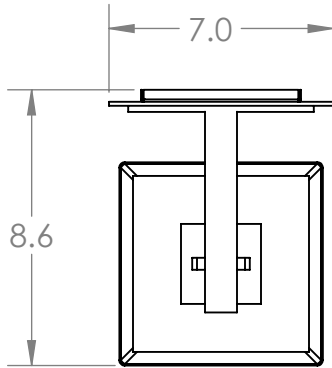

Collection: OUTDOOR

Product #: ODB0043-AE

Bulbs Not Included

Visit hammertonstudio.com for product options and specifications.

12/12/2017 (A)

Mounting Packet: U	Electrical Type: INCANDESCENT
Approximate lbs.: 15	Bulb Qty: 1 Bulb Type: A
Finish: SEE WEB SITE FOR OPTIONS	Wattage: 75 Voltage: 120
Top Diffuser: CLOSED	Socket Type: MEDIUM, E26
Bottom Diffuser: CLOSED	UL Location: WET

Mounting Detail

MOUNTS DIRECTLY TO J-BOX

All fixtures created by Hammerton are handcrafted by artisans. Dimensions may vary up to 7/8".

© Copyright 2018. All rights in design, detail or invention of this drawing are reserved as the property of Hammerton. Any imitation or adaptation without written consent is strictly prohibited.