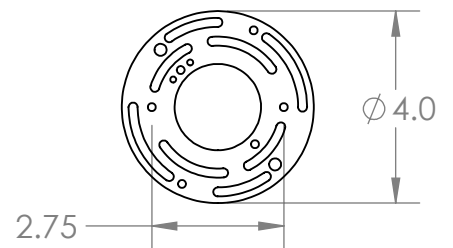

Collection: OUTDOOR

Product #: ODB0043-AE

Bulbs Not Included

Visit hammertonstudio.com for product options and specifications.

12/12/2017 (A)

Mounting Packet: U	Electrical Type: INCANDESCENT
Approximate lbs.: 15	Bulb Qty: 1 Bulb Type: A
Finish: SEE WEB SITE FOR OPTIONS	Wattage: 75 Voltage: 120
Top Diffuser: CLOSED	Socket Type: MEDIUM, E26
Bottom Diffuser: CLOSED	UL Location: WET

Mounting Detail

MOUNTS DIRECTLY TO J-BOX

All fixtures created by Hammerton are handcrafted by artisans. Dimensions may vary up to 7/8".

© Copyright 2018. All rights in design, detail or invention of this drawing are reserved as the property of Hammerton. Any imitation or adaptation without written consent is strictly prohibited.