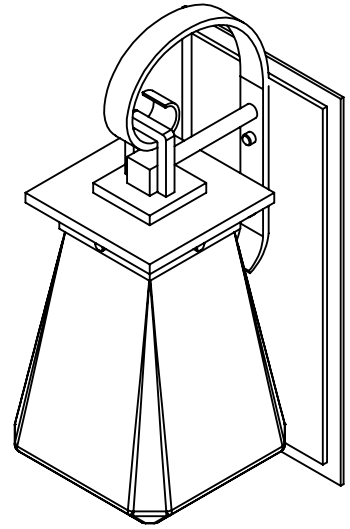

Collection: OUTDOOR

Product #: ODB0043-AB

Bulbs Not Included

Visit hammertonstudio.com for product options and specifications.

12/12/2017 (A)

Mounting Packet: U	Electrical Type: INCANDESCENT
Approximate lbs.: 13	Bulb Qty: 1 Bulb Type: A
Finish: SEE WEB SITE FOR OPTIONS	Wattage: 75 Voltage: 120
Top Diffuser: CLOSED	Socket Type: MEDIUM, E26
Bottom Diffuser: CLOSED	UL Location: WET

Mounting Detail

MOUNTS DIRECTLY TO J-BOX

All fixtures created by Hammerton are handcrafted by artisans. Dimensions may vary up to 7/8".

© Copyright 2018. All rights in design, detail or invention of this drawing are reserved as the property of Hammerton. Any imitation or adaptation without written consent is strictly prohibited.