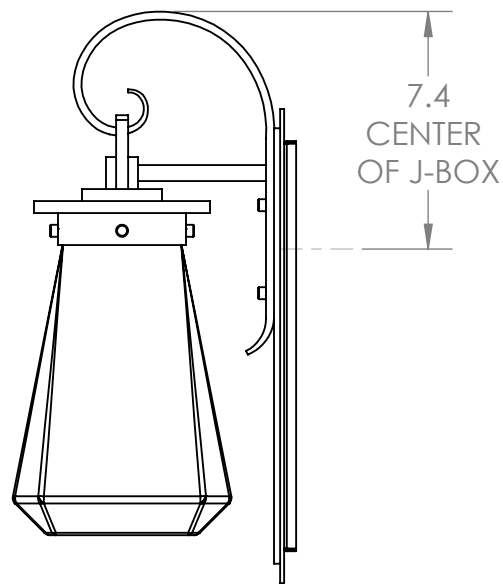

Collection: OUTDOOR

Product #: ODB0043-AB

Bulbs Not Included

Visit hammertonstudio.com for product options and specifications.

12/12/2017 (A)

Mounting Packet: U	Electrical Type: INCANDESCENT
Approximate lbs.: 13	Bulb Qty: 1 Bulb Type: A
Finish: SEE WEB SITE FOR OPTIONS	Wattage: 75 Voltage: 120
Top Diffuser: CLOSED	Socket Type: MEDIUM, E26
Bottom Diffuser: CLOSED	UL Location: WET

Mounting Detail

MOUNTS DIRECTLY TO J-BOX

All fixtures created by Hammerton are handcrafted by artisans. Dimensions may vary up to 7/8".

© Copyright 2018. All rights in design, detail or invention of this drawing are reserved as the property of Hammerton. Any imitation or adaptation without written consent is strictly prohibited.