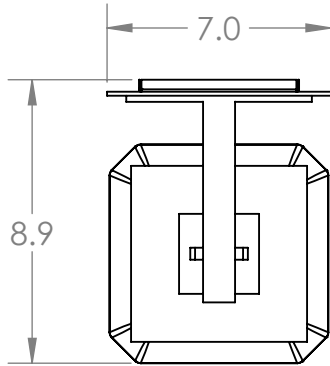

Collection: OUTDOOR

Product #: ODB0043-AB

Bulbs Not Included

Visit hammertonstudio.com for product options and specifications.

12/12/2017 (A)

Mounting Packet: U	Electrical Type: INCANDESCENT
Approximate lbs.: 13	Bulb Qty: 1 Bulb Type: A
Finish: SEE WEB SITE FOR OPTIONS	Wattage: 75 Voltage: 120
Top Diffuser: CLOSED	Socket Type: MEDIUM, E26
Bottom Diffuser: CLOSED	UL Location: WET

Mounting Detail

MOUNTS DIRECTLY TO J-BOX

All fixtures created by Hammerton are handcrafted by artisans. Dimensions may vary up to 7/8".

© Copyright 2018. All rights in design, detail or invention of this drawing are reserved as the property of Hammerton. Any imitation or adaptation without written consent is strictly prohibited.