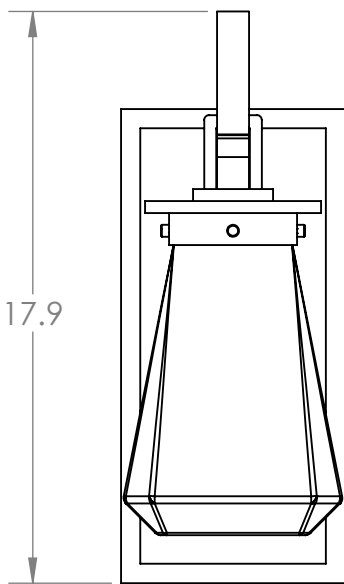

Collection: OUTDOOR

Product #: ODB0043-AB

Bulbs Not Included

Visit hammertonstudio.com for product options and specifications.

12/12/2017 (A)

Mounting Packet: U	Electrical Type: INCANDESCENT
Approximate lbs.: 13	Bulb Qty: 1 Bulb Type: A
Finish: SEE WEB SITE FOR OPTIONS	Wattage: 75 Voltage: 120
Top Diffuser: CLOSED	Socket Type: MEDIUM, E26
Bottom Diffuser: CLOSED	UL Location: WET

Mounting Detail

MOUNTS DIRECTLY TO J-BOX

All fixtures created by Hammerton are handcrafted by artisans. Dimensions may vary up to 7/8".

© Copyright 2018. All rights in design, detail or invention of this drawing are reserved as the property of Hammerton. Any imitation or adaptation without written consent is strictly prohibited.