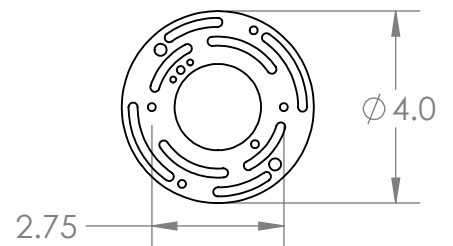

Collection: OUTDOOR

Product #: ODB0043-AB

Bulbs Not Included

Visit hammertonstudio.com for product options and specifications.

12/12/2017 (A)

Mounting Packet: U	Electrical Type: INCANDESCENT
Approximate lbs.: 13	Bulb Qty: 1 Bulb Type: A
Finish: SEE WEB SITE FOR OPTIONS	Wattage: 75 Voltage: 120
Top Diffuser: CLOSED	Socket Type: MEDIUM, E26
Bottom Diffuser: CLOSED	UL Location: WET

Mounting Detail

MOUNTS DIRECTLY TO J-BOX

All fixtures created by Hammerton are handcrafted by artisans. Dimensions may vary up to 7/8".

© Copyright 2018. All rights in design, detail or invention of this drawing are reserved as the property of Hammerton. Any imitation or adaptation without written consent is strictly prohibited.