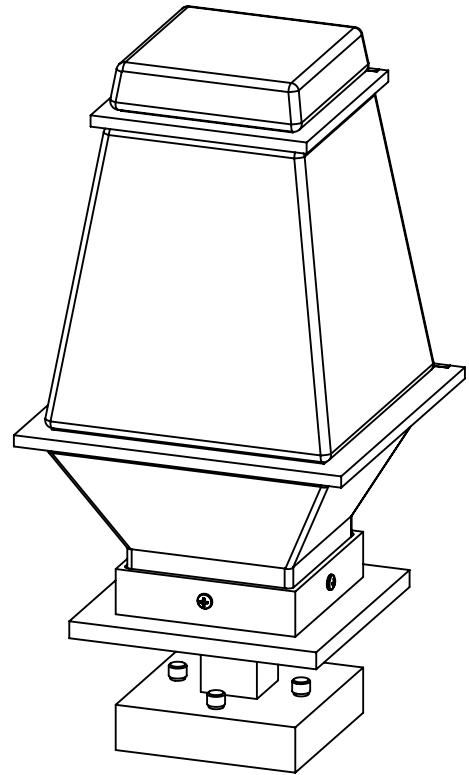

Collection: OUTDOOR

Product #: ODB0043-AA

Bulbs Not Included

Visit hammertonstudio.com for product options and specifications.

6/2/2017 (A)

Mounting Packet: P	Electrical Type: INCANDESCENT
Approximate lbs.: 8	Bulb Qty: 1 Bulb Type: A
Finish: SEE WEB SITE FOR OPTIONS	Wattage: 75 Voltage: 120
Top Diffuser: CLOSED GLASS	Socket Type: MEDIUM, E26
Bottom Diffuser: CLOSED	UL Location: WET

Mounting Detail

MOUNTS DIRECTLY TO PIER

All fixtures created by Hammerton are handcrafted by artisans. Dimensions may vary up to 7/8".

© Copyright 2016. All rights in design, detail or invention of this drawing are reserved as the property of Hammerton. Any imitation or adaptation without written consent is strictly prohibited.