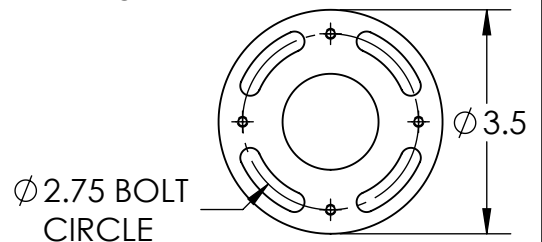

Collection: OUTDOOR

Product #: ODB0043-AA

Bulbs Not Included

Visit hammertonstudio.com for product options and specifications.

6/2/2017 (A)

Mounting Packet: P	Electrical Type: INCANDESCENT
Approximate lbs.: 8	Bulb Qty: 1 Bulb Type: A
Finish: SEE WEB SITE FOR OPTIONS	Wattage: 75 Voltage: 120
Top Diffuser: CLOSED GLASS	Socket Type: MEDIUM, E26
Bottom Diffuser: CLOSED	UL Location: WET

Mounting Detail

MOUNTS DIRECTLY TO PIER

All fixtures created by Hammerton are handcrafted by artisans. Dimensions may vary up to 7/8".

© Copyright 2016. All rights in design, detail or invention of this drawing are reserved as the property of Hammerton. Any imitation or adaptation without written consent is strictly prohibited.