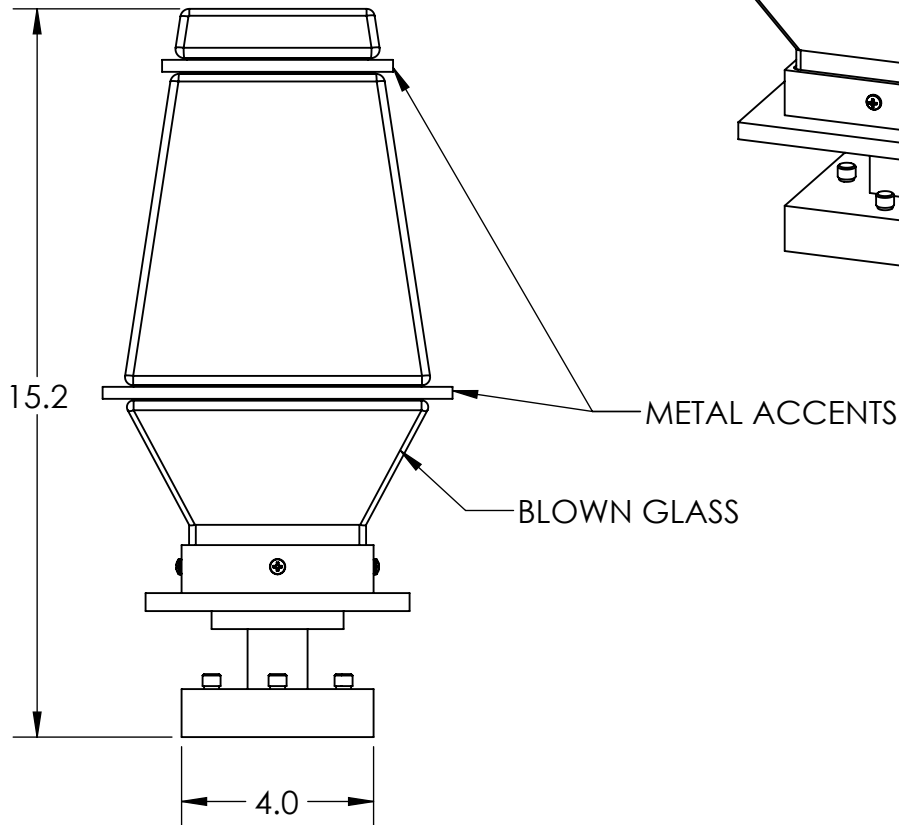

Collection: OUTDOOR

Product #: ODB0043-AA

Bulbs Not Included

Visit hammertonstudio.com for product options and specifications.

6/2/2017 (A)

Mounting Packet: P	Electrical Type: INCANDESCENT
Approximate lbs.: 8	Bulb Qty: 1 Bulb Type: A
Finish: SEE WEB SITE FOR OPTIONS	Wattage: 75 Voltage: 120
Top Diffuser: CLOSED GLASS	Socket Type: MEDIUM, E26
Bottom Diffuser: CLOSED	UL Location: WET

Mounting Detail

MOUNTS DIRECTLY TO PIER

All fixtures created by Hammerton are handcrafted by artisans. Dimensions may vary up to 7/8".

© Copyright 2016. All rights in design, detail or invention of this drawing are reserved as the property of Hammerton. Any imitation or adaptation without written consent is strictly prohibited.