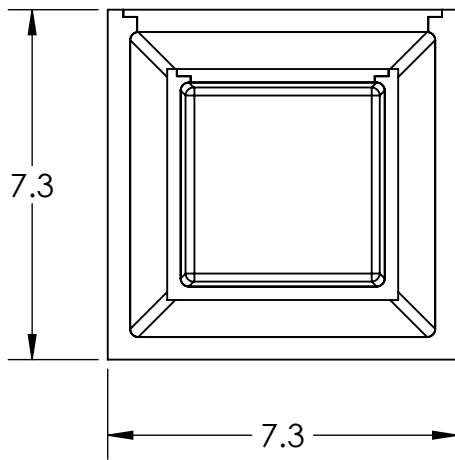

Collection: OUTDOOR

Product #: ODB0043-AA

Bulbs Not Included

Visit hammertonstudio.com for product options and specifications.

6/2/2017 (A)

Mounting Packet: P	Electrical Type: INCANDESCENT
Approximate lbs.: 8	Bulb Qty: 1 Bulb Type: A
Finish: SEE WEB SITE FOR OPTIONS	Wattage: 75 Voltage: 120
Top Diffuser: CLOSED GLASS	Socket Type: MEDIUM, E26
Bottom Diffuser: CLOSED	UL Location: WET

Mounting Detail

MOUNTS DIRECTLY TO PIER

All fixtures created by Hammerton are handcrafted by artisans. Dimensions may vary up to 7/8".

© Copyright 2016. All rights in design, detail or invention of this drawing are reserved as the property of Hammerton. Any imitation or adaptation without written consent is strictly prohibited.