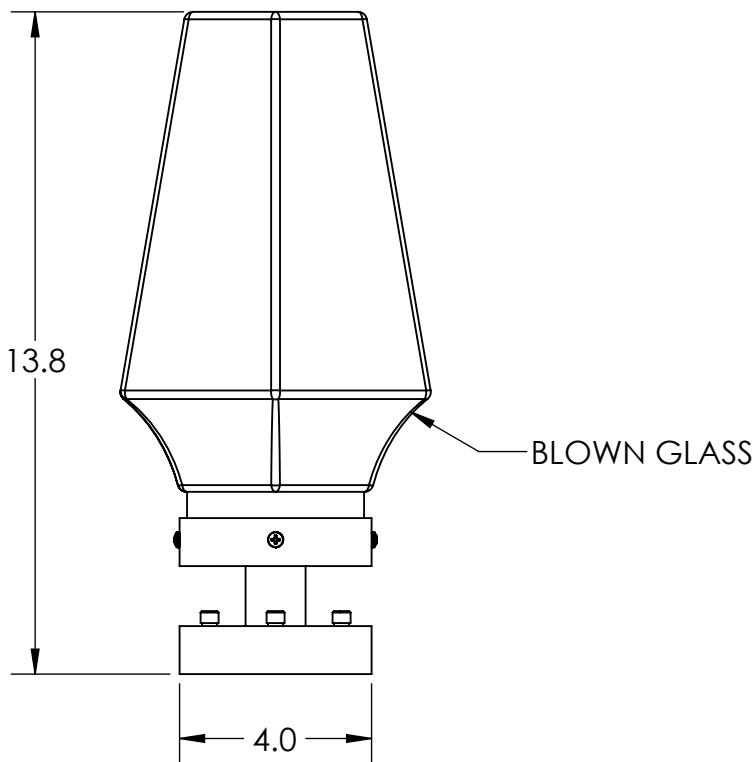

Collection: OUTDOOR

Product #: ODB0043-0P

Bulbs Not Included

Visit hammertonstudio.com for product options and specifications.

6/2/2017 (A)

Mounting Packet: P	Electrical Type: INCANDESCENT
Approximate lbs.: 5	Bulb Qty: 1 Bulb Type: A
Finish: SEE WEB SITE FOR OPTIONS	Wattage: 75 Voltage: 120
Top Diffuser: CLOSED GLASS	Socket Type: MEDIUM, E26
Bottom Diffuser: CLOSED	UL Location: WET

Mounting Detail

MOUNTS DIRECTLY TO PIER

All fixtures created by Hammerton are handcrafted by artisans. Dimensions may vary up to 7/8".

© Copyright 2016. All rights in design, detail or invention of this drawing are reserved as the property of Hammerton. Any imitation or adaptation without written consent is strictly prohibited.