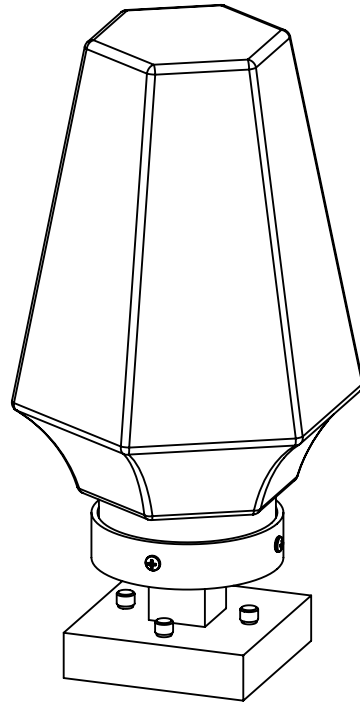

Collection: OUTDOOR

Product #: ODB0043-0P

Bulbs Not Included

Visit hammertonstudio.com for product options and specifications.

6/2/2017 (A)

Mounting Packet: P	Electrical Type: INCANDESCENT
Approximate lbs.: 5	Bulb Qty: 1 Bulb Type: A
Finish: SEE WEB SITE FOR OPTIONS	Wattage: 75 Voltage: 120
Top Diffuser: CLOSED GLASS	Socket Type: MEDIUM, E26
Bottom Diffuser: CLOSED	UL Location: WET

Mounting Detail

MOUNTS DIRECTLY TO PIER

All fixtures created by Hammerton are handcrafted by artisans. Dimensions may vary up to 7/8".

© Copyright 2016. All rights in design, detail or invention of this drawing are reserved as the property of Hammerton. Any imitation or adaptation without written consent is strictly prohibited.