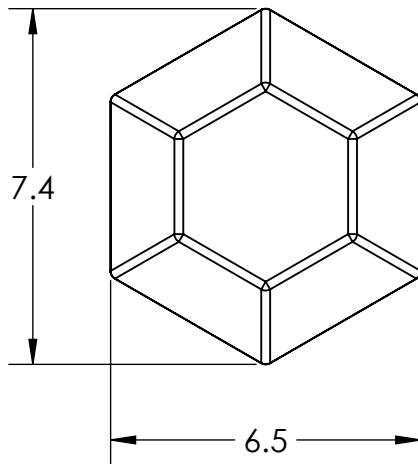

Collection: OUTDOOR

Product #: ODB0043-0P

Bulbs Not Included

Visit hammertonstudio.com for product options and specifications.

6/2/2017 (A)

Mounting Packet: P	Electrical Type: INCANDESCENT
Approximate lbs.: 5	Bulb Qty: 1 Bulb Type: A
Finish: SEE WEB SITE FOR OPTIONS	Wattage: 75 Voltage: 120
Top Diffuser: CLOSED GLASS	Socket Type: MEDIUM, E26
Bottom Diffuser: CLOSED	UL Location: WET

Mounting Detail

MOUNTS DIRECTLY TO PIER

All fixtures created by Hammerton are handcrafted by artisans. Dimensions may vary up to 7/8".

© Copyright 2016. All rights in design, detail or invention of this drawing are reserved as the property of Hammerton. Any imitation or adaptation without written consent is strictly prohibited.