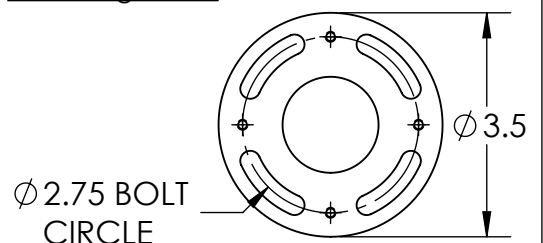

Collection: OUTDOOR

Product #: ODB0043-0P

Bulbs Not Included

Visit hammertonstudio.com for product options and specifications.

6/2/2017 (A)

Mounting Packet: P	Electrical Type: INCANDESCENT
Approximate lbs.: 5	Bulb Qty: 1 Bulb Type: A
Finish: SEE WEB SITE FOR OPTIONS	Wattage: 75 Voltage: 120
Top Diffuser: CLOSED GLASS	Socket Type: MEDIUM, E26
Bottom Diffuser: CLOSED	UL Location: WET

Mounting Detail

MOUNTS DIRECTLY TO PIER

All fixtures created by Hammerton are handcrafted by artisans. Dimensions may vary up to 7/8".

© Copyright 2016. All rights in design, detail or invention of this drawing are reserved as the property of Hammerton. Any imitation or adaptation without written consent is strictly prohibited.