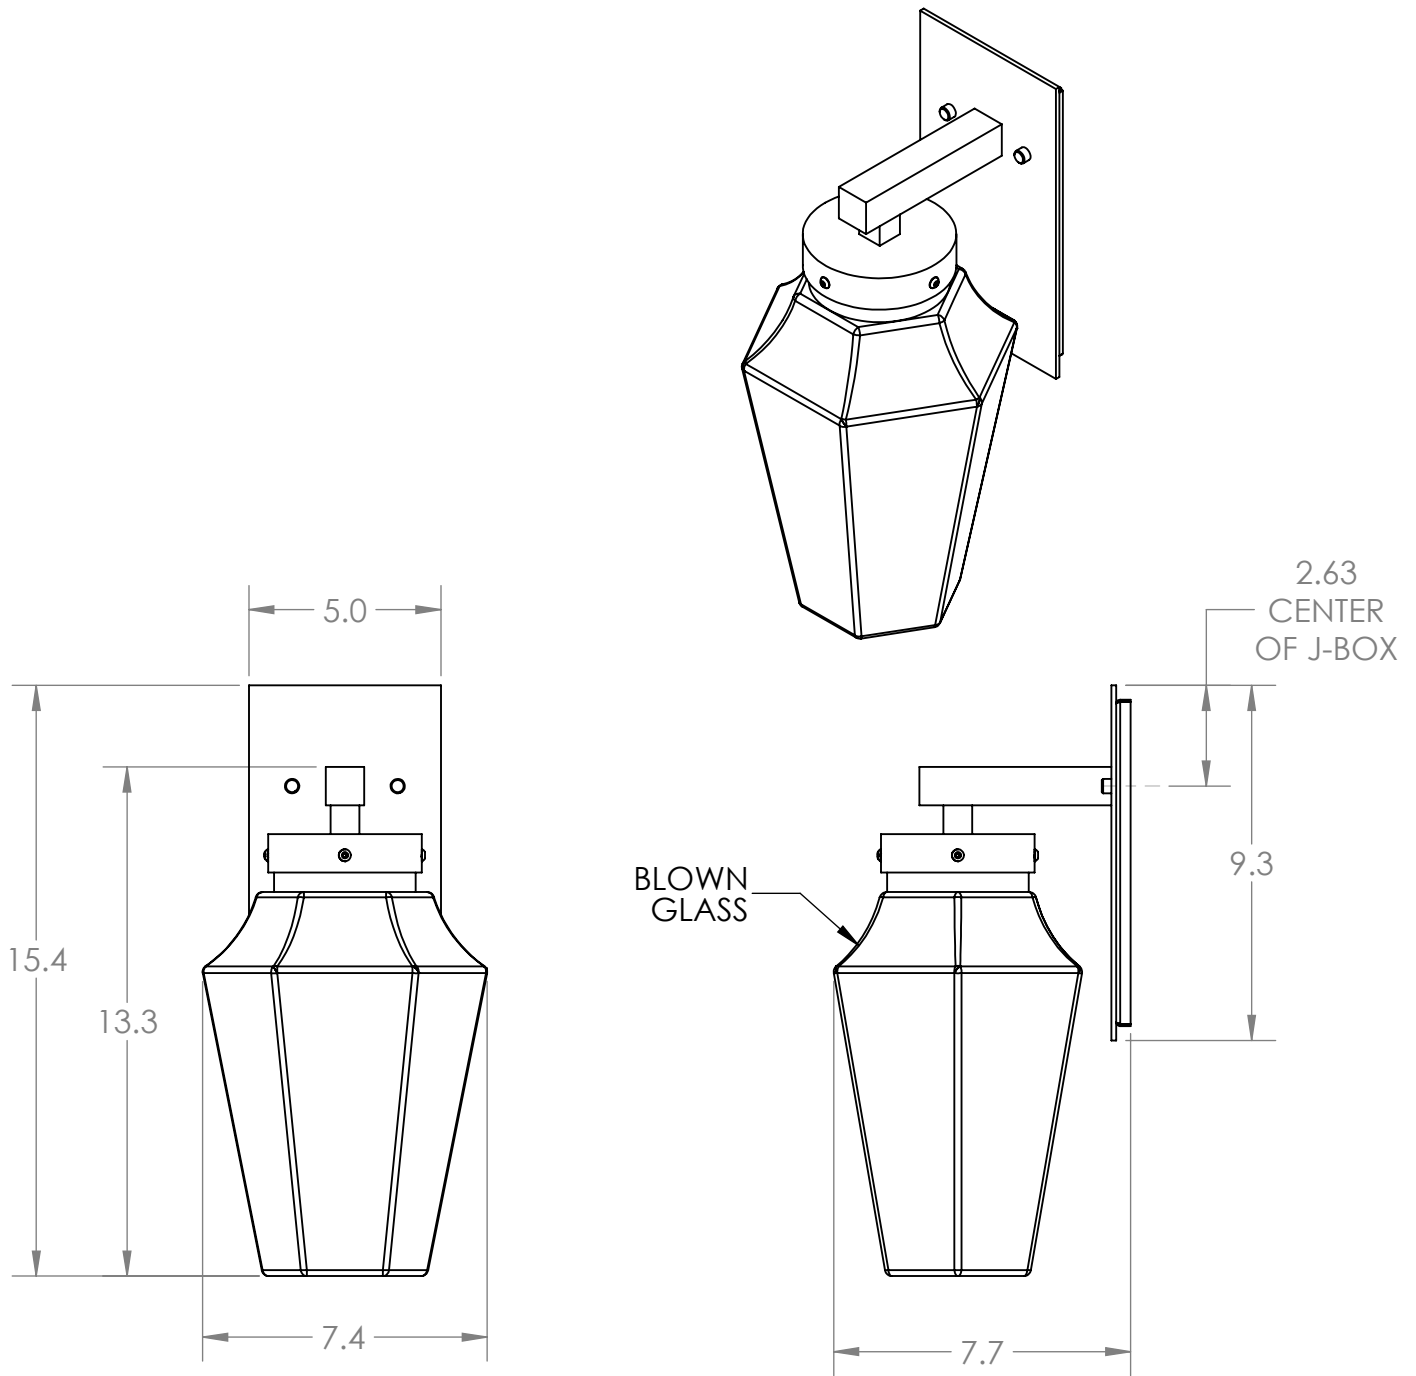

Collection: OUTDOOR

Product #: ODB0043-0C

*Bulbs Not Included*

Visit [hammertonstudio.com](http://hammertonstudio.com) for product options and specifications.

2/14/2017 (A)

Mounting Packet: U	Electrical Type: INCANDESCENT
Approximate lbs.: 12	Bulb Qty: 1    Bulb Type: A
Finish: SEE WEB SITE FOR OPTIONS	Wattage: 75                      Voltage: 120
Top Diffuser: CLOSED	Socket Type: MEDIUM, E26
Bottom Diffuser: CLOSED GLASS	UL Location: WET

### Mounting Detail

**MOUNTS DIRECTLY TO J-BOX**

All fixtures created by Hammerton are handcrafted by artisans. Dimensions may vary up to 7/8".

© Copyright 2016. All rights in design, detail or invention of this drawing are reserved as the property of Hammerton. Any imitation or adaptation without written consent is strictly prohibited.