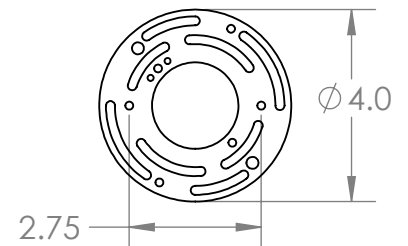

Collection: OUTDOOR

Product #: ODB0043-0C

*Bulbs Not Included*

Visit [hammertonstudio.com](http://hammertonstudio.com) for product options and specifications.

2/14/2017 (A)

Mounting Packet: U	Electrical Type: INCANDESCENT
Approximate lbs.: 12	Bulb Qty: 1    Bulb Type: A
Finish: SEE WEB SITE FOR OPTIONS	Wattage: 75                      Voltage: 120
Top Diffuser: CLOSED	Socket Type: MEDIUM, E26
Bottom Diffuser: CLOSED GLASS	UL Location: WET

### Mounting Detail

**MOUNTS DIRECTLY TO J-BOX**

All fixtures created by Hammerton are handcrafted by artisans. Dimensions may vary up to 7/8".

© Copyright 2016. All rights in design, detail or invention of this drawing are reserved as the property of Hammerton. Any imitation or adaptation without written consent is strictly prohibited.