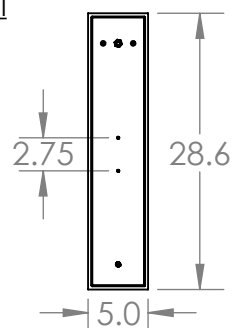

Collection: OUTDOOR

Product #: ODB0040-29

*Bulbs Not Included*

Visit [hammertonstudio.com](http://hammertonstudio.com) for product options and specifications.

9/27/2019 (B)

Mounting Packet: U	Electrical Type: HALOGEN/LED RETRO
Approximate lbs.: 20	Bulb Qty: 1    Bulb Type: MR16
Finish: SEE WEB SITE FOR OPTIONS	Wattage: 35    Voltage: 120
Top Diffuser: CLOSED METAL	Socket Type: GU10
Bottom Diffuser: OPEN	UL Location: WET

**Mounting Detail**

MOUNTS DIRECTLY TO J-BOX

All fixtures created by Hammerton are handcrafted by artisans. Dimensions may vary up to 7/8".

© Copyright 2016. All rights in design, detail or invention of this drawing are reserved as the property of Hammerton. Any imitation or adaptation without written consent is strictly prohibited.