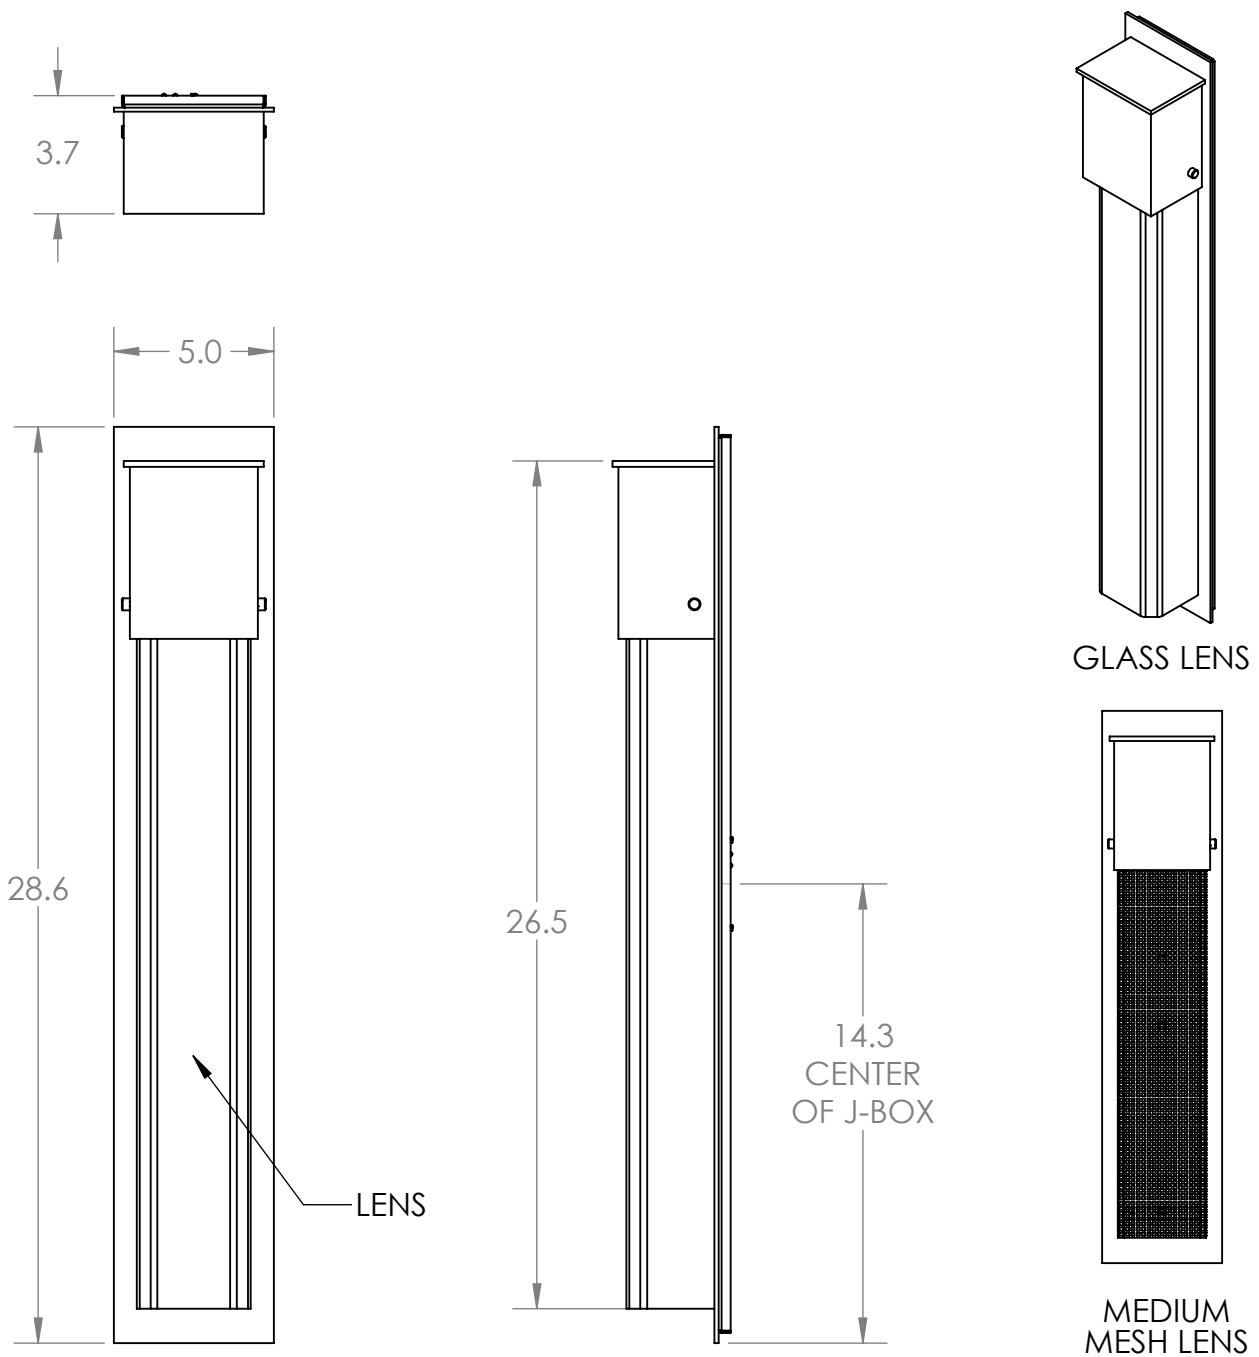

Collection: OUTDOOR

Product #: ODB0040-29

*Bulbs Not Included*

Visit [hammertonstudio.com](http://hammertonstudio.com) for product options and specifications.

9/27/2019 (B)

Mounting Packet: U	Electrical Type: HALOGEN/LED RETRO
Approximate lbs.: 20	Bulb Qty: 1    Bulb Type: MR16
Finish: SEE WEB SITE FOR OPTIONS	Wattage: 35    Voltage: 120
Top Diffuser: CLOSED METAL	Socket Type: GU10
Bottom Diffuser: OPEN	UL Location: WET

**Mounting Detail**

MOUNTS DIRECTLY TO J-BOX

All fixtures created by Hammerton are handcrafted by artisans. Dimensions may vary up to 7/8".

© Copyright 2016. All rights in design, detail or invention of this drawing are reserved as the property of Hammerton. Any imitation or adaptation without written consent is strictly prohibited.