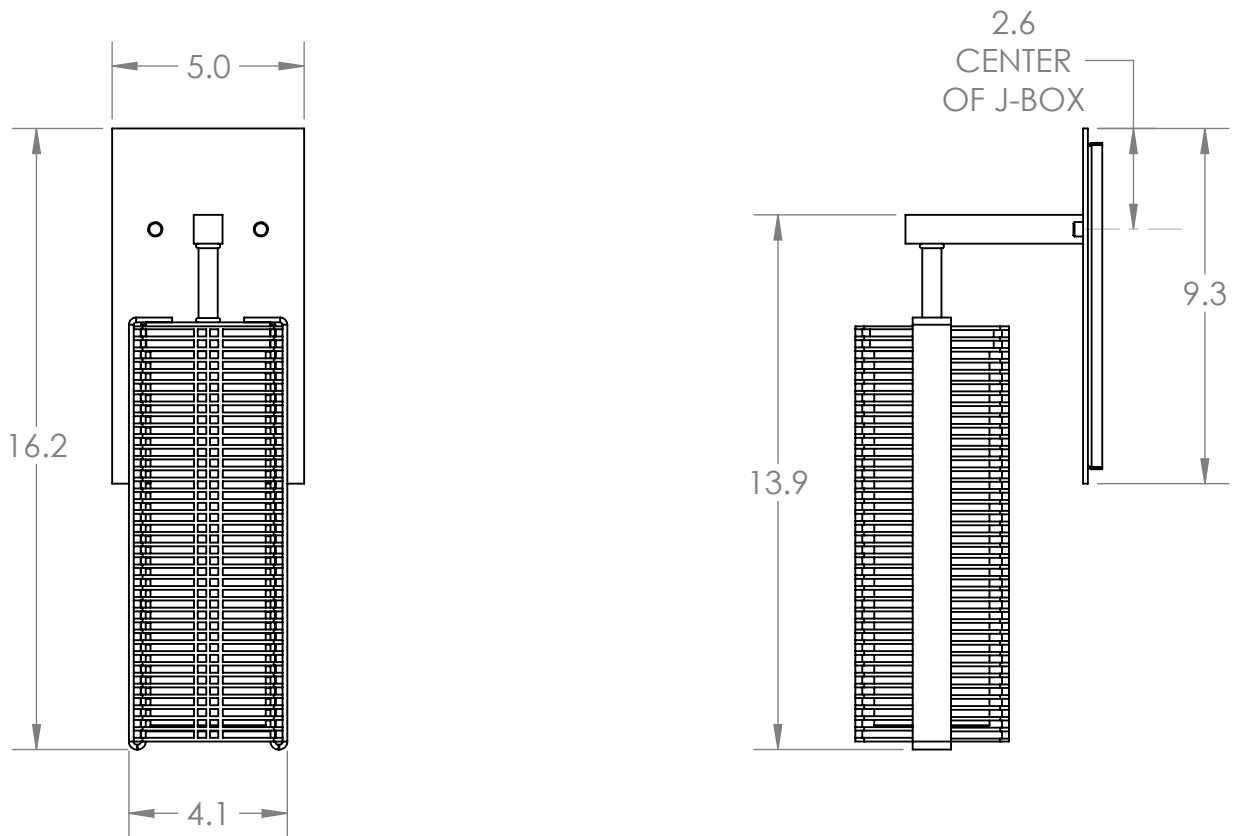

Collection: OUTDOOR

Product #: ODB0038-11

ELECTRICAL OPTIONS

Product #	Electrical Type	Bulb Type	Wattage	Socket Type
ODB0038-11-XX-F-E2	Incandescent	B11	60	Medium E26
ODB0038-11-XX-F-G2	Flourescent	CFL/LED RETRO	13	GU-24

Bulbs Not Included

Visit hammertonstudio.com for product options and specifications.

5/15/2017 ©

Mounting Packet: U	Electrical Type: SEE TABLE
Approximate lbs.: 8	Bulb Qty: 1 Bulb Type: SEE TABLE
Finish: SEE WEB SITE FOR OPTIONS	Wattage: SEE TABLE Voltage: 120
Top Diffuser: CLOSED METAL	Socket Type: SEE TABLE
Bottom Diffuser: OPEN	UL Location: WET

Mounting Detail

MOUNTS DIRECTLY TO J-BOX

All fixtures created by Hammerton are handcrafted by artisans. Dimensions may vary up to 7/8".

© Copyright 2016. All rights in design, detail or invention of this drawing are reserved as the property of Hammerton. Any imitation or adaptation without written consent is strictly prohibited.