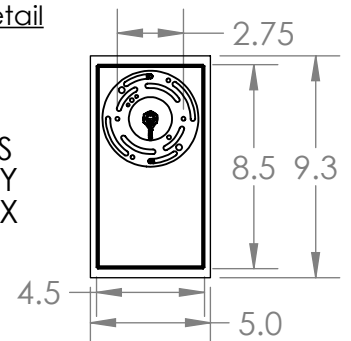

Bulbs Not Included

Visit hammertonstudio.com for product options and specifications.

5/15/2017 ©

Mounting Packet: U	Electrical Type: SEE TABLE
Approximate lbs.: 8	Bulb Qty: 1 Bulb Type: SEE TABLE
Finish: SEE WEB SITE FOR OPTIONS	Wattage: SEE TABLE Voltage: 120
Top Diffuser: CLOSED METAL	Socket Type: SEE TABLE
Bottom Diffuser: OPEN	UL Location: WET

Mounting Detail

MOUNTS DIRECTLY TO J-BOX

All fixtures created by Hammerton are handcrafted by artisans. Dimensions may vary up to 7/8".

© Copyright 2016. All rights in design, detail or invention of this drawing are reserved as the property of Hammerton. Any imitation or adaptation without written consent is strictly prohibited.