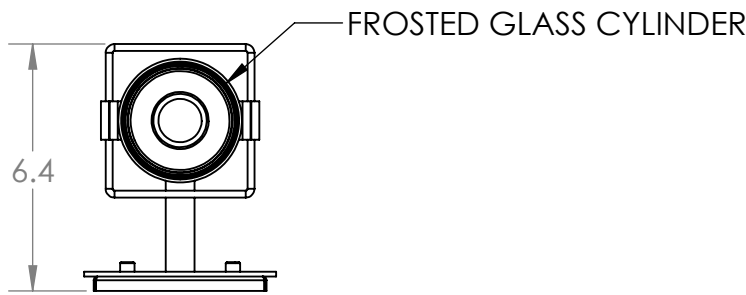

Collection: OUTDOOR

Product #: ODB0038-11

ELECTRICAL OPTIONS

Product #	Electrical Type	Bulb Type	Wattage	Socket Type
ODB0038-11-XX-F-E2	Incandescent	B11	60	Medium E26
ODB0038-11-XX-F-G2	Flourescent	CFL/LED RETRO	13	GU-24

Bulbs Not Included

Visit hammertonstudio.com for product options and specifications.

5/15/2017 ©

Mounting Packet: U	Electrical Type: SEE TABLE
Approximate lbs.: 8	Bulb Qty: 1 Bulb Type: SEE TABLE
Finish: SEE WEB SITE FOR OPTIONS	Wattage: SEE TABLE Voltage: 120
Top Diffuser: CLOSED METAL	Socket Type: SEE TABLE
Bottom Diffuser: OPEN	UL Location: WET

Mounting Detail

MOUNTS DIRECTLY TO J-BOX

All fixtures created by Hammerton are handcrafted by artisans. Dimensions may vary up to 7/8".

© Copyright 2016. All rights in design, detail or invention of this drawing are reserved as the property of Hammerton. Any imitation or adaptation without written consent is strictly prohibited.