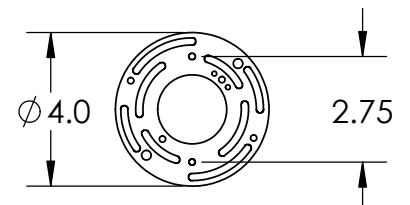

Collection: OUTDOOR

Product #: ODB0031-19

Bulbs Not Included

Visit hammertonstudio.com for product options and specifications.

8/15/2016 (B)

Mounting Packet: U	Electrical Type: HALOGEN/LED RETRO
Approximate lbs.: 10	Bulb Qty: 1 Bulb Type: MR16
Finish: SEE WEB SITE FOR OPTIONS	Wattage: 35 Voltage: 120
Top Diffuser: CLOSED METAL	Socket Type: GU10
Bottom Diffuser: OPEN	UL Location: WET

Mounting Detail

MOUNTS DIRECTLY TO J-BOX

All fixtures created by Hammerton are handcrafted by artisans. Dimensions may vary up to 7/8".

© Copyright 2016. All rights in design, detail or invention of this drawing are reserved as the property of Hammerton. Any imitation or adaptation without written consent is strictly prohibited.