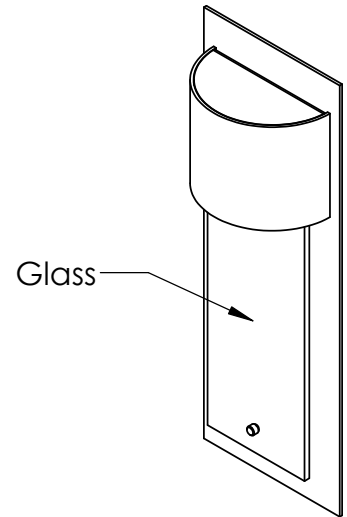

Collection: OUTDOOR

Product #: ODB0031-19

Bulbs Not Included

Visit hammertonstudio.com for product options and specifications.

8/15/2016 (B)

Mounting Packet: U	Electrical Type: HALOGEN/LED RETRO
Approximate lbs.: 10	Bulb Qty: 1 Bulb Type: MR16
Finish: SEE WEB SITE FOR OPTIONS	Wattage: 35 Voltage: 120
Top Diffuser: CLOSED METAL	Socket Type: GU10
Bottom Diffuser: OPEN	UL Location: WET

Mounting Detail

MOUNTS DIRECTLY TO J-BOX

All fixtures created by Hammerton are handcrafted by artisans. Dimensions may vary up to 7/8".

© Copyright 2016. All rights in design, detail or invention of this drawing are reserved as the property of Hammerton. Any imitation or adaptation without written consent is strictly prohibited.