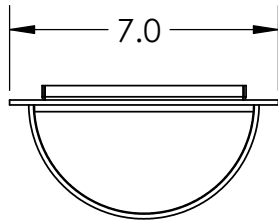

Collection: OUTDOOR

Product #: ODB0031-19

Bulbs Not Included

Visit hammertonstudio.com for product options and specifications.

8/15/2016 (B)

Mounting Packet: U	Electrical Type: HALOGEN/LED RETRO
Approximate lbs.: 10	Bulb Qty: 1 Bulb Type: MR16
Finish: SEE WEB SITE FOR OPTIONS	Wattage: 35 Voltage: 120
Top Diffuser: CLOSED METAL	Socket Type: GU10
Bottom Diffuser: OPEN	UL Location: WET

Mounting Detail

MOUNTS DIRECTLY TO J-BOX

All fixtures created by Hammerton are handcrafted by artisans. Dimensions may vary up to 7/8".

© Copyright 2016. All rights in design, detail or invention of this drawing are reserved as the property of Hammerton. Any imitation or adaptation without written consent is strictly prohibited.