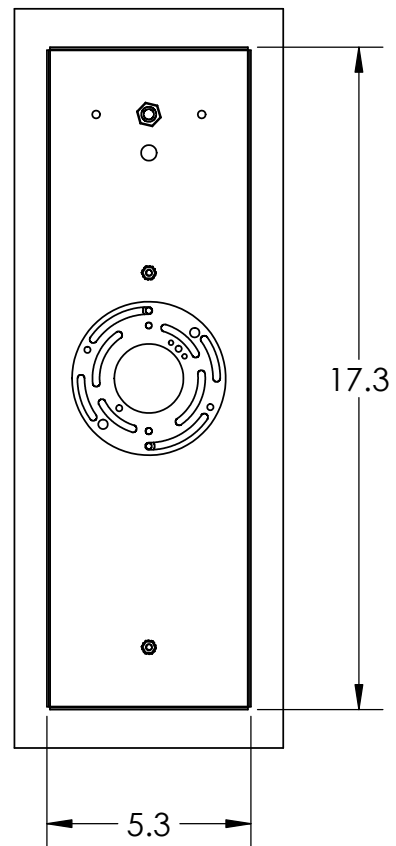

Collection: OUTDOOR

Product #: ODB0031-19

Bulbs Not Included

Visit hammertonstudio.com for product options and specifications.

8/15/2016 (B)

Mounting Packet: U	Electrical Type: HALOGEN/LED RETRO
Approximate lbs.: 10	Bulb Qty: 1 Bulb Type: MR16
Finish: SEE WEB SITE FOR OPTIONS	Wattage: 35 Voltage: 120
Top Diffuser: CLOSED METAL	Socket Type: GU10
Bottom Diffuser: OPEN	UL Location: WET

Mounting Detail

MOUNTS DIRECTLY TO J-BOX

All fixtures created by Hammerton are handcrafted by artisans. Dimensions may vary up to 7/8".

© Copyright 2016. All rights in design, detail or invention of this drawing are reserved as the property of Hammerton. Any imitation or adaptation without written consent is strictly prohibited.