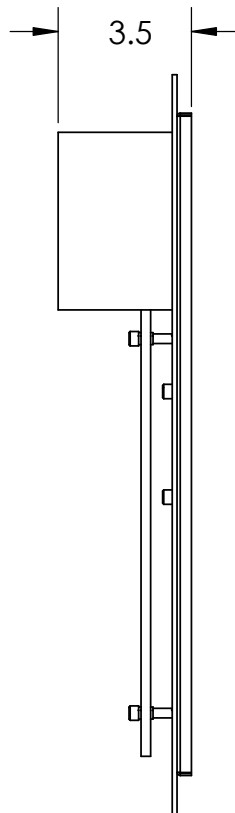

Collection: OUTDOOR

Product #: ODB0031-19

Bulbs Not Included

Visit hammertonstudio.com for product options and specifications.

8/15/2016 (B)

Mounting Packet: U	Electrical Type: HALOGEN/LED RETRO
Approximate lbs.: 10	Bulb Qty: 1 Bulb Type: MR16
Finish: SEE WEB SITE FOR OPTIONS	Wattage: 35 Voltage: 120
Top Diffuser: CLOSED METAL	Socket Type: GU10
Bottom Diffuser: OPEN	UL Location: WET

Mounting Detail

MOUNTS DIRECTLY TO J-BOX

All fixtures created by Hammerton are handcrafted by artisans. Dimensions may vary up to 7/8".

© Copyright 2016. All rights in design, detail or invention of this drawing are reserved as the property of Hammerton. Any imitation or adaptation without written consent is strictly prohibited.