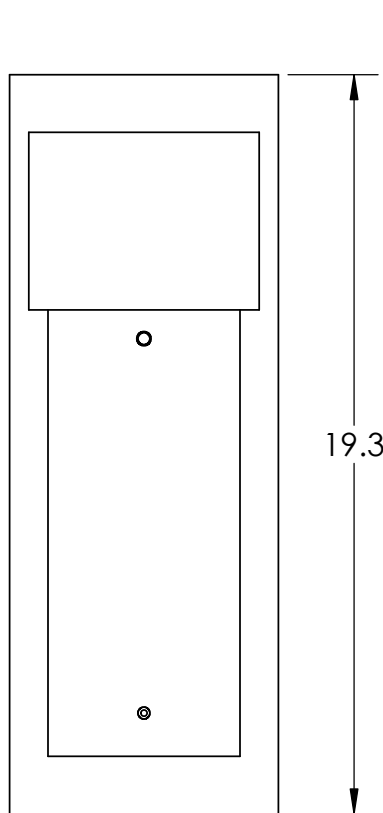

Collection: OUTDOOR

Product #: ODB0031-19

Bulbs Not Included

Visit hammertonstudio.com for product options and specifications.

8/15/2016 (B)

Mounting Packet: U	Electrical Type: HALOGEN/LED RETRO
Approximate lbs.: 10	Bulb Qty: 1 Bulb Type: MR16
Finish: SEE WEB SITE FOR OPTIONS	Wattage: 35 Voltage: 120
Top Diffuser: CLOSED METAL	Socket Type: GU10
Bottom Diffuser: OPEN	UL Location: WET

Mounting Detail

MOUNTS DIRECTLY TO J-BOX

All fixtures created by Hammerton are handcrafted by artisans. Dimensions may vary up to 7/8".

© Copyright 2016. All rights in design, detail or invention of this drawing are reserved as the property of Hammerton. Any imitation or adaptation without written consent is strictly prohibited.