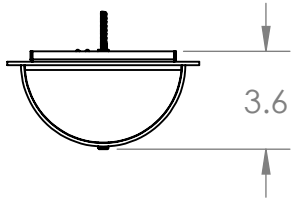

Collection: OUTDOOR

Product #: ODB0030-26-L2

Bulbs Not Included Visit hammertonstudio.com for product options and specifications.

9/27/2019 (B)

Mounting Packet: U	Weight (lbs): 10	Electrical Type: LED	CCT: 3000 K
UL Location: WET	Elec. Qty: 1	Wattage: 4.5	Voltage: 120
Finish: SEE WEB SITE FOR OPTIONS	Source Lumens: Up: N/A	Down: 400	
Top Diffuser: CLOSED METAL	Dimmable: ELV Dimmable		
Bottom Diffuser: OPEN	CRI: 90+	Power Factor: >0.9	

Mounting Detail

MOUNTS DIRECTLY TO J-BOX

All fixtures created by Hammerton are handcrafted by artisans. Dimensions may vary up to 7/8".

© Copyright 2019. All rights in design, detail or invention of this drawing are reserved as the property of Hammerton. Any imitation or adaptation without written consent is strictly prohibited.