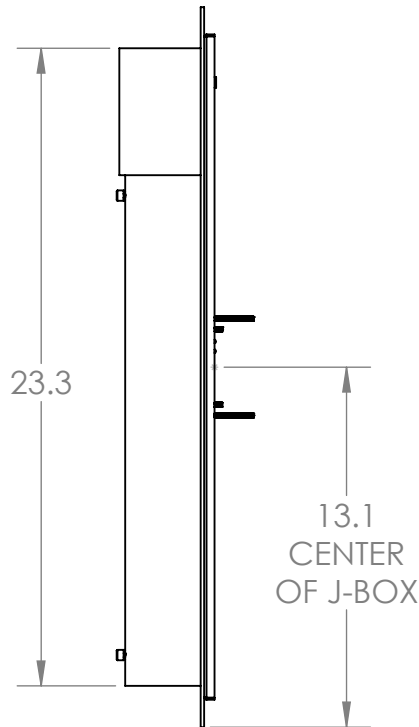

Collection: OUTDOOR

Product #: ODB0030-26-L2

Bulbs Not Included Visit hammertonstudio.com for product options and specifications.

9/27/2019 (B)

Mounting Packet: U	Weight (lbs): 10	Electrical Type: LED	CCT: 3000 K
UL Location: WET	Elec. Qty: 1	Wattage: 4.5	Voltage: 120
Finish: SEE WEB SITE FOR OPTIONS	Source Lumens: Up: N/A	Down: 400	
Top Diffuser: CLOSED METAL	Dimmable: ELV Dimmable		
Bottom Diffuser: OPEN	CRI: 90+	Power Factor: >0.9	

Mounting Detail

MOUNTS DIRECTLY TO J-BOX

All fixtures created by Hammerton are handcrafted by artisans. Dimensions may vary up to 7/8".

© Copyright 2019. All rights in design, detail or invention of this drawing are reserved as the property of Hammerton. Any imitation or adaptation without written consent is strictly prohibited.