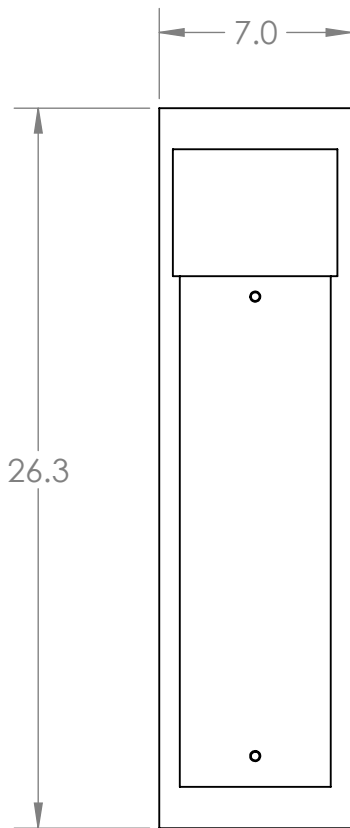

Collection: OUTDOOR

Product #: ODB0030-26-L2

Bulbs Not Included Visit hammertonstudio.com for product options and specifications.

9/27/2019 (B)

Mounting Packet: U	Weight (lbs): 10	Electrical Type: LED	CCT: 3000 K
UL Location: WET	Elec. Qty: 1	Wattage: 4.5	Voltage: 120
Finish: SEE WEB SITE FOR OPTIONS	Source Lumens: Up: N/A	Down: 400	
Top Diffuser: CLOSED METAL	Dimmable: ELV Dimmable		
Bottom Diffuser: OPEN	CRI: 90+	Power Factor: >0.9	

Mounting Detail

MOUNTS DIRECTLY TO J-BOX

All fixtures created by Hammerton are handcrafted by artisans. Dimensions may vary up to 7/8".

© Copyright 2019. All rights in design, detail or invention of this drawing are reserved as the property of Hammerton. Any imitation or adaptation without written consent is strictly prohibited.