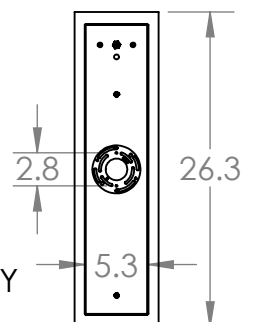

Collection: OUTDOOR

Product #: ODB0030-26-L2

Bulbs Not Included Visit hammertonstudio.com for product options and specifications.

9/27/2019 (B)

Mounting Packet: U	Weight (lbs): 10	Electrical Type: LED	CCT: 3000 K
UL Location: WET	Elec. Qty: 1	Wattage: 4.5	Voltage: 120
Finish: SEE WEB SITE FOR OPTIONS	Source Lumens: Up: N/A	Down: 400	
Top Diffuser: CLOSED METAL	Dimmable: ELV Dimmable		
Bottom Diffuser: OPEN	CRI: 90+	Power Factor: >0.9	

Mounting Detail

MOUNTS DIRECTLY TO J-BOX

All fixtures created by Hammerton are handcrafted by artisans. Dimensions may vary up to 7/8".

© Copyright 2019. All rights in design, detail or invention of this drawing are reserved as the property of Hammerton. Any imitation or adaptation without written consent is strictly prohibited.