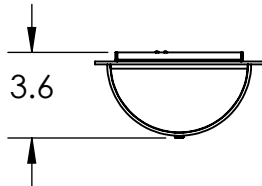

Collection: OUTDOOR

Product #: ODB0030-26

****FOR BEST RESULTS USE A 10°-20° DIRECTIONAL BULB****

GLASS LENS

Bulbs Not Included Visit hammertonstudio.com for product options and specifications.

9/27/2019 (B)

Mounting Packet: U	Electrical Type: HALOGEN/LED RETRO
Approximate lbs.: 10	Bulb Qty: 1 Bulb Type: MR16
Finish: SEE WEB SITE FOR OPTIONS	Wattage: 35 Voltage: 120
Top Diffuser: CLOSED METAL	Socket Type: GU10
Bottom Diffuser: OPEN	UL Location: WET

Mounting Detail

MOUNTS DIRECTLY TO J-BOX

All fixtures created by Hammerton are handcrafted by artisans. Dimensions may vary up to 7/8".

© Copyright 2017. All rights in design, detail or invention of this drawing are reserved as the property of Hammerton. Any imitation or adaptation without written consent is strictly prohibited.