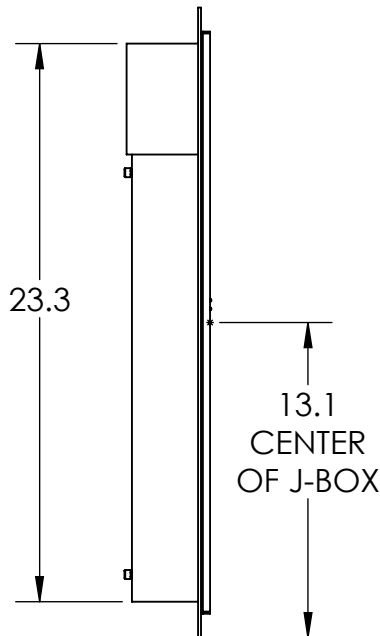

Collection: OUTDOOR

Product #: ODB0030-26

****FOR BEST RESULTS USE A 10°-20° DIRECTIONAL BULB****

GLASS LENS

Bulbs Not Included Visit hammertonstudio.com for product options and specifications.

9/27/2019 (B)

Mounting Packet: U	Electrical Type: HALOGEN/LED RETRO
Approximate lbs.: 10	Bulb Qty: 1 Bulb Type: MR16
Finish: SEE WEB SITE FOR OPTIONS	Wattage: 35 Voltage: 120
Top Diffuser: CLOSED METAL	Socket Type: GU10
Bottom Diffuser: OPEN	UL Location: WET

Mounting Detail

MOUNTS DIRECTLY TO J-BOX

All fixtures created by Hammerton are handcrafted by artisans. Dimensions may vary up to 7/8".

© Copyright 2017. All rights in design, detail or invention of this drawing are reserved as the property of Hammerton. Any imitation or adaptation without written consent is strictly prohibited.