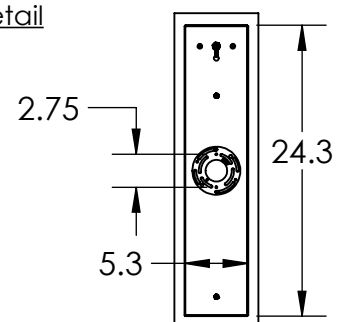

Collection: OUTDOOR

Product #: ODB0030-26

****FOR BEST RESULTS USE A 10°-20° DIRECTIONAL BULB****

GLASS LENS

Bulbs Not Included Visit hammertonstudio.com for product options and specifications.

9/27/2019 (B)

Mounting Packet: U	Electrical Type: HALOGEN/LED RETRO
Approximate lbs.: 10	Bulb Qty: 1 Bulb Type: MR16
Finish: SEE WEB SITE FOR OPTIONS	Wattage: 35 Voltage: 120
Top Diffuser: CLOSED METAL	Socket Type: GU10
Bottom Diffuser: OPEN	UL Location: WET

Mounting Detail

MOUNTS DIRECTLY TO J-BOX

All fixtures created by Hammerton are handcrafted by artisans. Dimensions may vary up to 7/8".

© Copyright 2017. All rights in design, detail or invention of this drawing are reserved as the property of Hammerton. Any imitation or adaptation without written consent is strictly prohibited.