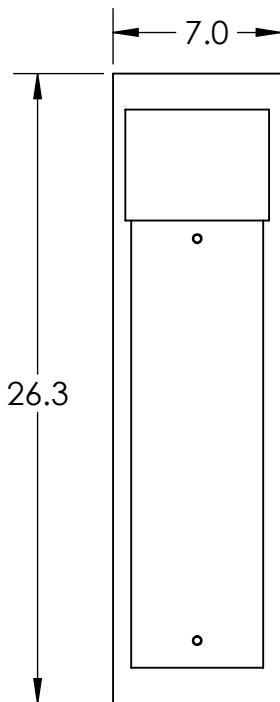

Collection: OUTDOOR

Product #: ODB0030-26

****FOR BEST RESULTS USE A 10°-20° DIRECTIONAL BULB****

GLASS LENS

Bulbs Not Included Visit hammertonstudio.com for product options and specifications.

9/27/2019 (B)

Mounting Packet: U	Electrical Type: HALOGEN/LED RETRO
Approximate lbs.: 10	Bulb Qty: 1 Bulb Type: MR16
Finish: SEE WEB SITE FOR OPTIONS	Wattage: 35 Voltage: 120
Top Diffuser: CLOSED METAL	Socket Type: GU10
Bottom Diffuser: OPEN	UL Location: WET

Mounting Detail

MOUNTS DIRECTLY TO J-BOX

All fixtures created by Hammerton are handcrafted by artisans. Dimensions may vary up to 7/8".

© Copyright 2017. All rights in design, detail or invention of this drawing are reserved as the property of Hammerton. Any imitation or adaptation without written consent is strictly prohibited.