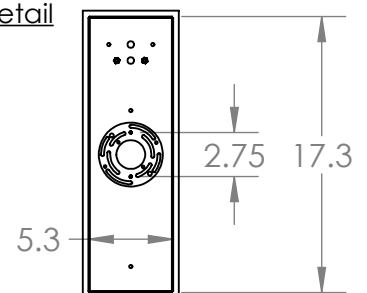

Collection: OUTDOOR

Product #: ODB0027-18-L2

CLEAR OUTER LENS

FROSTED INNER LENS

Bulbs Not Included Visit hammertonstudio.com for product options and specifications.

11/6/2019 (B)

Mounting Packet: U	Weight (lbs): 10	Electrical Type: LED	CCT: 3000 K
UL Location: WET	Elec. Qty: 1	Wattage: 4.5	Voltage: 120
Finish: SEE WEB SITE FOR OPTIONS	Source Lumens: Up: N/A	Down: 400	
Top Diffuser: CLOSED METAL	Dimmable: ELV Dimmable		
Bottom Diffuser: OPEN	CRI: 90+	Power Factor: >0.9	

Mounting Detail

MOUNTS DIRECTLY TO J-BOX

All fixtures created by Hammerton are handcrafted by artisans. Dimensions may vary up to 7/8".

© Copyright 2017. All rights in design, detail or invention of this drawing are reserved as the property of Hammerton. Any imitation or adaptation without written consent is strictly prohibited.