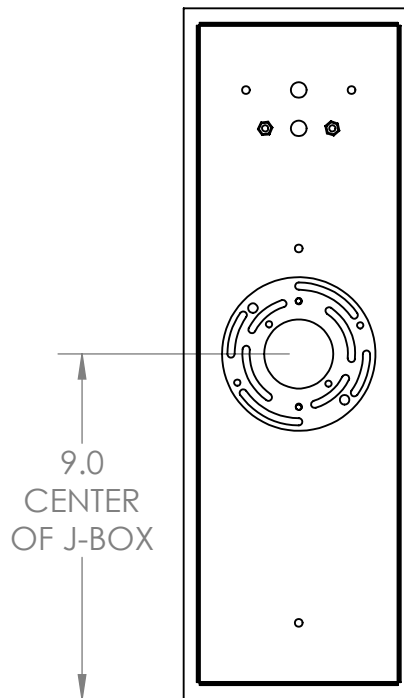

Collection: OUTDOOR

Product #: ODB0027-18-L2

CLEAR OUTER LENS

FROSTED INNER LENS

Bulbs Not Included Visit hammertonstudio.com for product options and specifications.

11/6/2019 (B)

Mounting Packet: U	Weight (lbs): 10	Electrical Type: LED	CCT: 3000 K
UL Location: WET	Elec. Qty: 1	Wattage: 4.5	Voltage: 120
Finish: SEE WEB SITE FOR OPTIONS	Source Lumens: Up: N/A	Down: 400	
Top Diffuser: CLOSED METAL	Dimmable: ELV Dimmable		
Bottom Diffuser: OPEN	CRI: 90+	Power Factor: >0.9	

Mounting Detail

MOUNTS DIRECTLY TO J-BOX

All fixtures created by Hammerton are handcrafted by artisans. Dimensions may vary up to 7/8".

© Copyright 2017. All rights in design, detail or invention of this drawing are reserved as the property of Hammerton. Any imitation or adaptation without written consent is strictly prohibited.