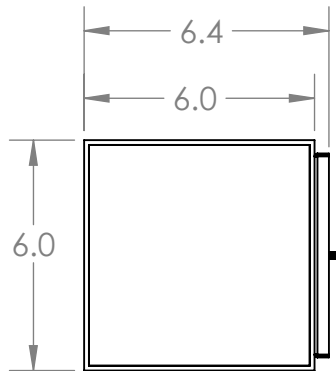

Collection: OUTDOOR

Product #: ODB0027-18-L2

CLEAR OUTER LENS

FROSTED INNER LENS

Bulbs Not Included Visit hammertonstudio.com for product options and specifications.

11/6/2019 (B)

Mounting Packet: U	Weight (lbs): 10	Electrical Type: LED	CCT: 3000 K
UL Location: WET	Elec. Qty: 1	Wattage: 4.5	Voltage: 120
Finish: SEE WEB SITE FOR OPTIONS	Source Lumens: Up: N/A	Down: 400	
Top Diffuser: CLOSED METAL	Dimmable: ELV Dimmable		
Bottom Diffuser: OPEN	CRI: 90+	Power Factor: >0.9	

Mounting Detail

MOUNTS DIRECTLY TO J-BOX

All fixtures created by Hammerton are handcrafted by artisans. Dimensions may vary up to 7/8".

© Copyright 2017. All rights in design, detail or invention of this drawing are reserved as the property of Hammerton. Any imitation or adaptation without written consent is strictly prohibited.