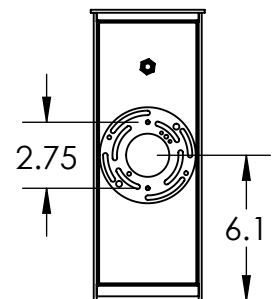

Bulbs Not Included Visit hammertonstudio.com for product options and specifications.

6/6/2018 (A)

Mounting Packet: U	Electrical Type: SEE TABLE
Approximate lbs.: 5	Bulb Qty: 1 Bulb Type: SEE TABLE
Finish: SEE WEB SITE FOR OPTIONS	Wattage: SEE TABLE Voltage: 120
Top Diffuser: CLOSED	Socket Type: SEE TABLE
Bottom Diffuser: OPEN	UL Location: WET

Mounting Detail

MOUNTS DIRECTLY TO J-BOX

All fixtures created by Hammerton are handcrafted by artisans. Dimensions may vary up to 7/8".

© Copyright 2017. All rights in design, detail or invention of this drawing are reserved as the property of Hammerton. Any imitation or adaptation without written consent is strictly prohibited.