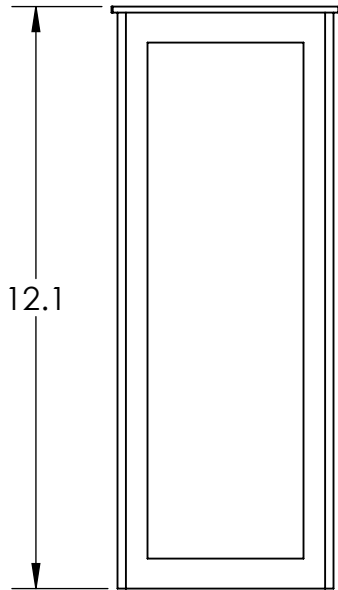

Bulbs Not Included Visit hammertonstudio.com for product options and specifications.

6/6/2018 (A)

Mounting Packet: U	Electrical Type: SEE TABLE
Approximate lbs.: 5	Bulb Qty: 1 Bulb Type: SEE TABLE
Finish: SEE WEB SITE FOR OPTIONS	Wattage: SEE TABLE Voltage: 120
Top Diffuser: CLOSED	Socket Type: SEE TABLE
Bottom Diffuser: OPEN	UL Location: WET

Mounting Detail

MOUNTS DIRECTLY TO J-BOX

All fixtures created by Hammerton are handcrafted by artisans. Dimensions may vary up to 7/8".

© Copyright 2017. All rights in design, detail or invention of this drawing are reserved as the property of Hammerton. Any imitation or adaptation without written consent is strictly prohibited.