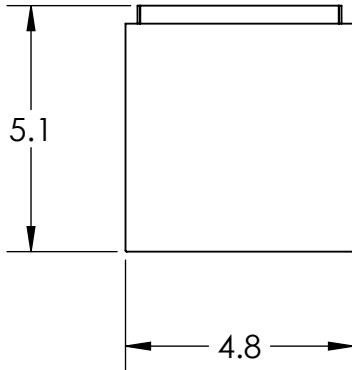

Bulbs Not Included Visit hammertonstudio.com for product options and specifications.

6/6/2018 (A)

Mounting Packet: U	Electrical Type: SEE TABLE
Approximate lbs.: 5	Bulb Qty: 1 Bulb Type: SEE TABLE
Finish: SEE WEB SITE FOR OPTIONS	Wattage: SEE TABLE Voltage: 120
Top Diffuser: CLOSED	Socket Type: SEE TABLE
Bottom Diffuser: OPEN	UL Location: WET

Mounting Detail

MOUNTS DIRECTLY TO J-BOX

All fixtures created by Hammerton are handcrafted by artisans. Dimensions may vary up to 7/8".

© Copyright 2017. All rights in design, detail or invention of this drawing are reserved as the property of Hammerton. Any imitation or adaptation without written consent is strictly prohibited.