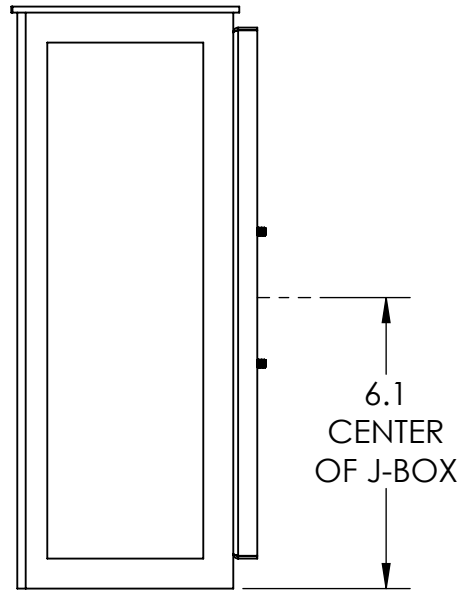

Bulbs Not Included Visit hammertonstudio.com for product options and specifications.

6/6/2018 (A)

Mounting Packet: U	Electrical Type: SEE TABLE
Approximate lbs.: 5	Bulb Qty: 1 Bulb Type: SEE TABLE
Finish: SEE WEB SITE FOR OPTIONS	Wattage: SEE TABLE Voltage: 120
Top Diffuser: CLOSED	Socket Type: SEE TABLE
Bottom Diffuser: OPEN	UL Location: WET

Mounting Detail

MOUNTS DIRECTLY TO J-BOX

All fixtures created by Hammerton are handcrafted by artisans. Dimensions may vary up to 7/8".

© Copyright 2017. All rights in design, detail or invention of this drawing are reserved as the property of Hammerton. Any imitation or adaptation without written consent is strictly prohibited.