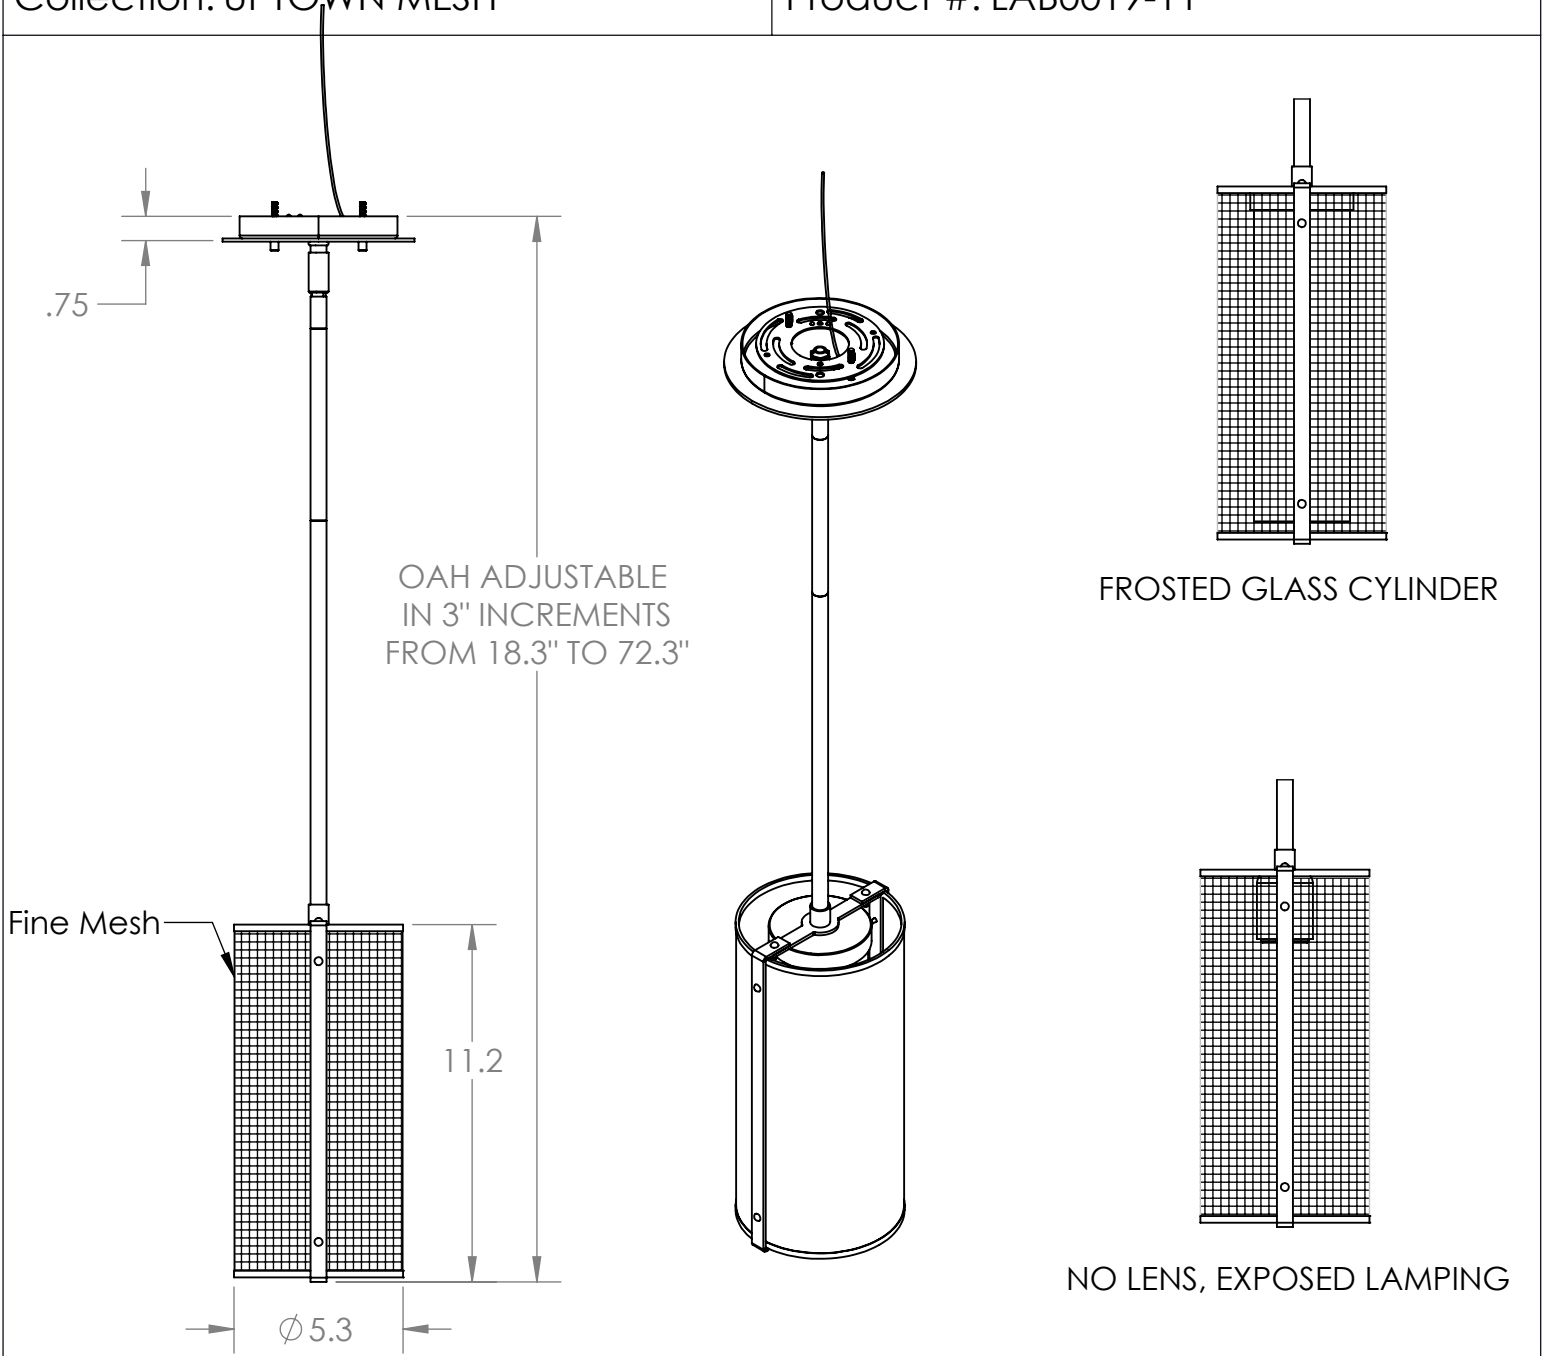

Collection: UPTOWN MESH

Product #: LAB0019-11

ELECTRICAL OPTIONS				
Product #	Electrical Type	Bulb Type	Wattage	Socket Type
LAB0019-11-XX-X-XXX-E2	Incandescent	B11	60	Medium E26
LAB0019-11-XX-X-XXX-G2	Flourescent	CFL/LED RETRO	13	GU-24

Bulbs Not Included

Visit [hammertonstudio.com](http://hammertonstudio.com) for product options and specifications.

1/5/2018 (A)

Mounting Packet: Y	Electrical Type: SEE TABLE
Approximate lbs.: 7	Bulb Qty: 1 Bulb Type: SEE TABLE
Finish: SEE WEB SITE FOR OPTIONS	Wattage: SEE TABLE Voltage: 120
Top Diffuser: OPEN	Socket Type: SEE TABLE
Bottom Diffuser: OPEN	UL Location: DRY

### Mounting Detail

MOUNTS DIRECTLY TO J-BOX

All fixtures created by Hammerton are handcrafted by artisans. Dimensions may vary up to 7/8".

© Copyright 2016. All rights in design, detail or invention of this drawing are reserved as the property of Hammerton. Any imitation or adaptation without written consent is strictly prohibited.