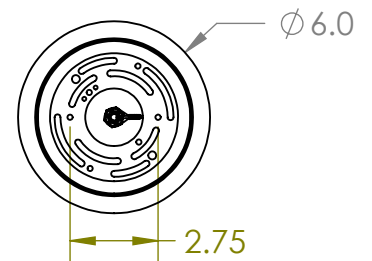

Collection: UPTOWN MESH

Product #: LAB0019-11

ELECTRICAL OPTIONS				
Product #	Electrical Type	Bulb Type	Wattage	Socket Type
LAB0019-11-XX-X-XXX-E2	Incandescent	B11	60	Medium E26
LAB0019-11-XX-X-XXX-G2	Flourescent	CFL/LED RETRO	13	GU-24

Bulbs Not Included

Visit [hammertonstudio.com](http://hammertonstudio.com) for product options and specifications.

1/5/2018 (A)

Mounting Packet: Y	Electrical Type: SEE TABLE
Approximate lbs.: 7	Bulb Qty: 1 Bulb Type: SEE TABLE
Finish: SEE WEB SITE FOR OPTIONS	Wattage: SEE TABLE Voltage: 120
Top Diffuser: OPEN	Socket Type: SEE TABLE
Bottom Diffuser: OPEN	UL Location: DRY

### Mounting Detail

MOUNTS DIRECTLY TO J-BOX

All fixtures created by Hammerton are handcrafted by artisans. Dimensions may vary up to 7/8".

© Copyright 2016. All rights in design, detail or invention of this drawing are reserved as the property of Hammerton. Any imitation or adaptation without written consent is strictly prohibited.